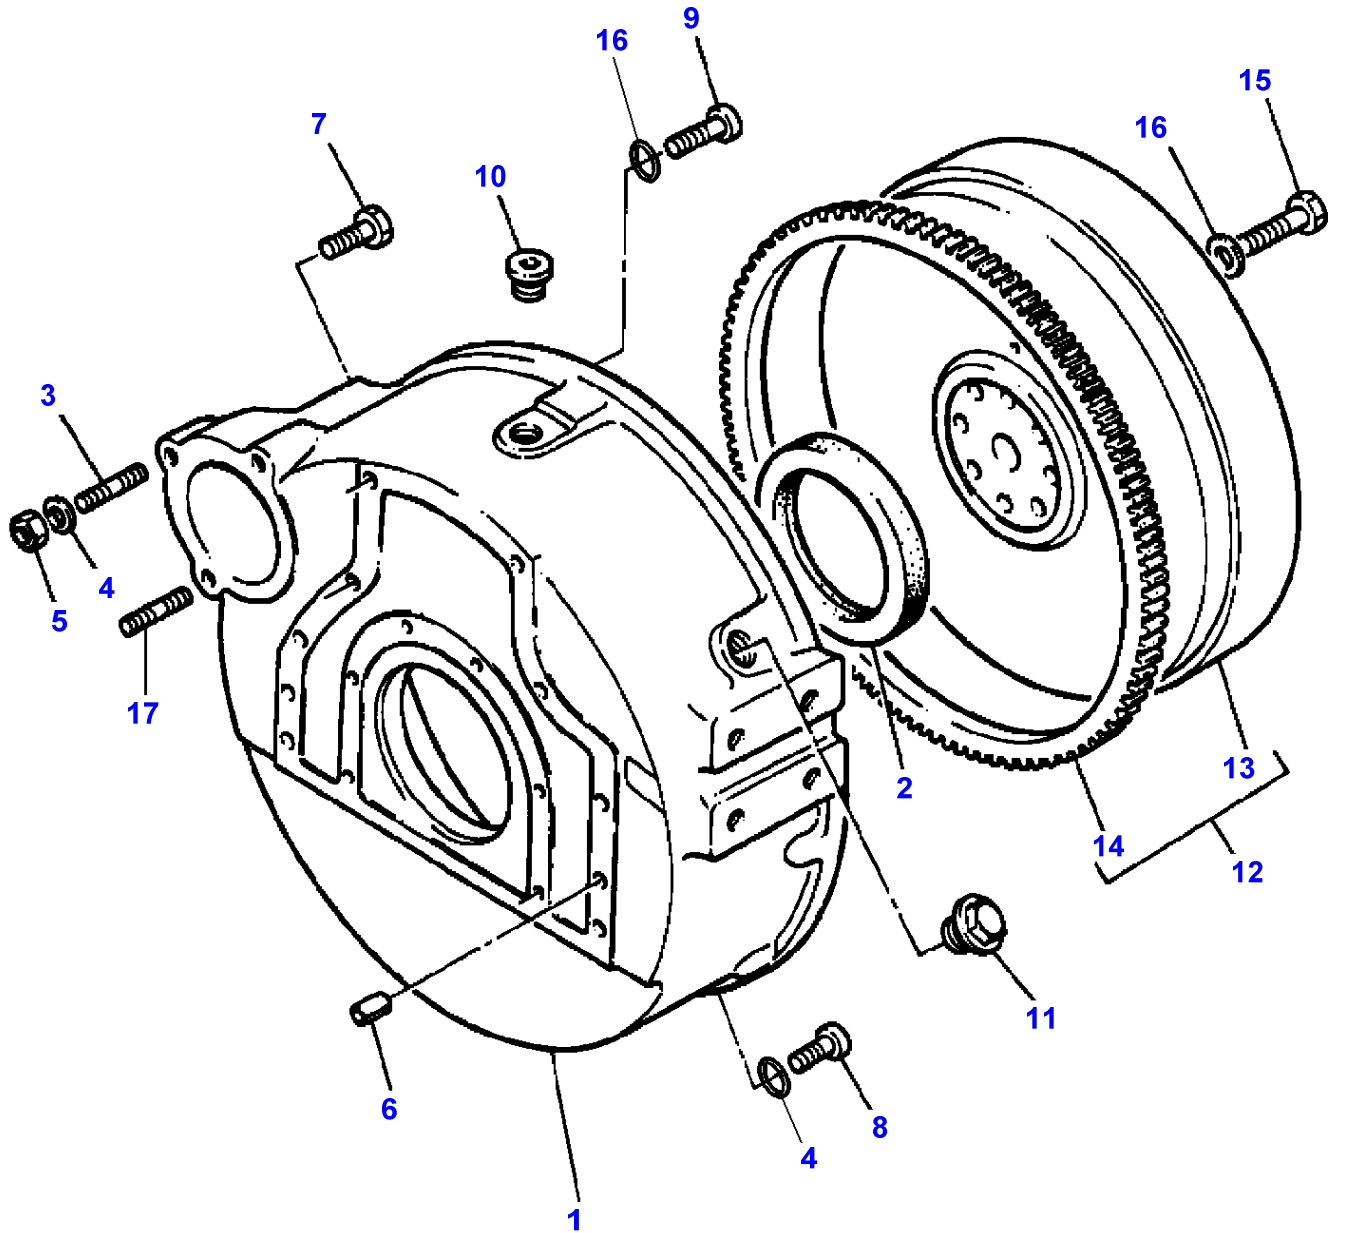

B-HB04-009-A

MASSEY FERGUSON

MF 30/31XP/32/34/36/38/40 COMBINE ENGINES, VALMET - 1637219

1637219

FLYWHEEL HOUSING - ENGINE 612DSBIL FROM F 9696

264

Item	Part Number	Qty	Description	Comments
				ENGINE 612DSBIL FROM F 9696
1	V836647440	1	Flywheel Housing	
2	V614500002	1	Seal	
	V836020054	1	Spacer	Thickness 2MM
3	V546801815	1	Stud	
4	V500951000	6	Washer	
5	V504801002	3	Nut	
6	V598359850	2	Pin	
7	V528902220	6	Screw	
8	V581705030	6	Screw	
9	V581705440	2	Screw	
10	V640325018	1	Plug	
11	V640045126	1	Plug	
12	V836017912	1	Flywheel	
13		1	Flywheel	(12) Not serviced, order REF.12
14	V836117970	1	Annular Gear	(12)
15	V528702230	8	Screw	
16	V500951200	9	Washer	
17	V546801800	2	Stud