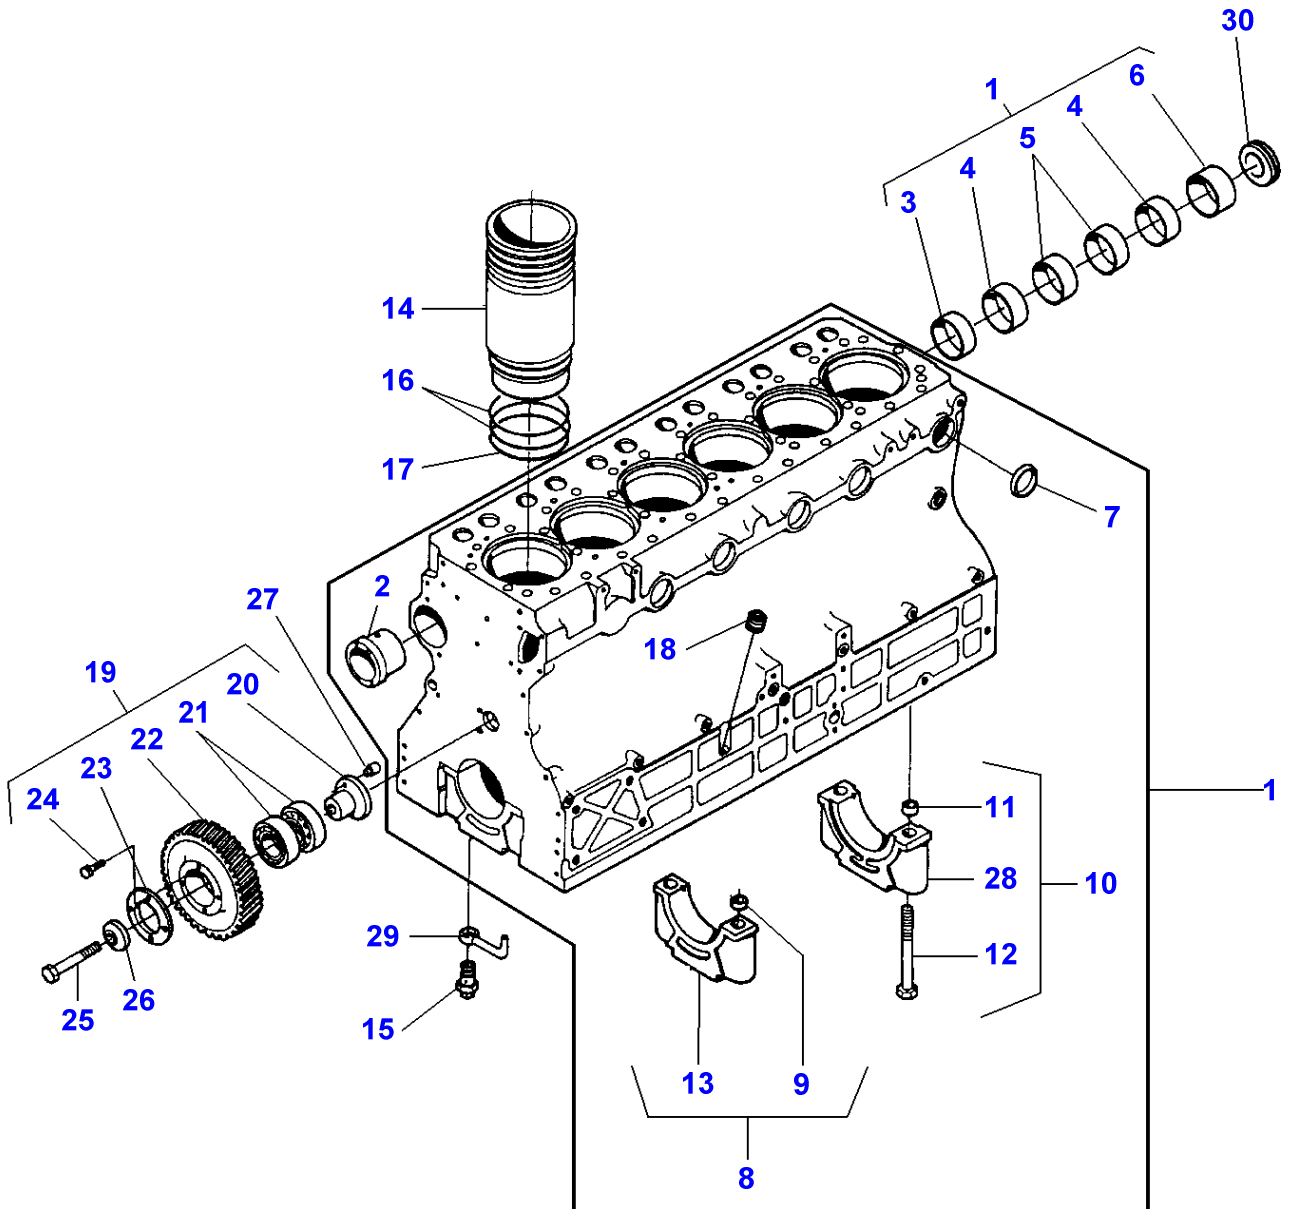

B-0001-084-A

MASSEY FERGUSON**MF 30/31XP/32/34/36/38/40 COMBINE ENGINES, VALMET - 1637219****1637219****SECTION DIVIDER - ENGINE 612DSBIL****260**

Item	Part Number	Qty	Description	Comments
				ENGINE 612DSBIL
1	D46499900	1	Engine	[A] 612DSBIL MF38/265CH From Serial or Engine Number 50231
1	D46494800	1	Engine	[A] 612DSBIL MF40/290CH From Serial or Engine Number 50231
1				[A] SERIAL NUMBER COMBINE HARVESTER

B-HB02-016-A

MASSEY FERGUSON**MF 30/31XP/32/34/36/38/40 COMBINE ENGINES, VALMET - 1637219**

1637219

CYLINDER BLOCK - ENGINE 612DSBIL FROM F 9696

261

Item	Part Number	Qty	Description	Comments
				ENGINE 612DSBIL FROM F 9696
1	V836347916	1	Cylinder Block	
2	V835346889	1	Bush	(1)
3	V836322975	1	Bush	(1)
4	V836322608	2	Bush	(1)
5	V836322609	2	Bush	(1)
6	V836322610	1	Bush	(1)
	V835336463	1	Parts Pack	(1) Diameter + 61MM
7	V640016040	5	Plug	(1)
8	V836324757	6	Bearing Carrier	(1)
9	V836214478	12	Bush	(8)
10	V836324756	1	Bearing Carrier	(1)
11	V836214478	2	Bush	(10)
12	V529903180	14	Screw	(1)
13		1	Bearing Carrier	(8) Not serviced, order REF.8
14	3637621M1	6	Liner	STANDARD
	V836338436	6	Liner	Thickness 9.08MM.
	V836338437	6	Liner	Thickness 9.13MM.
	V836338438	6	Liner	Thickness 9.23MM.
15	V836338601	6	Valve	
16	V835322233	12	O Ring	
17	V835336903	6	O Ring	
18	V640016012	1	Plug	
19	V836122760	1	Gear	
20	V836122757	1	Shaft	(19)
21	V610071079	2	Bearing	(19)
22	V836122756	1	Gear	(19)
23	V836122759	1	Flange	(19)
24	V528801360	4	Screw	(19)
25	V529902720	1	Screw	
26	V836122758	1	Flange	
27	V836114523	1	Pin	
28		1	Bearing Carrier	(10) Not serviced, order REF.10
29	V836338602	6	Pipe	
30	V836852744	1	Plug	