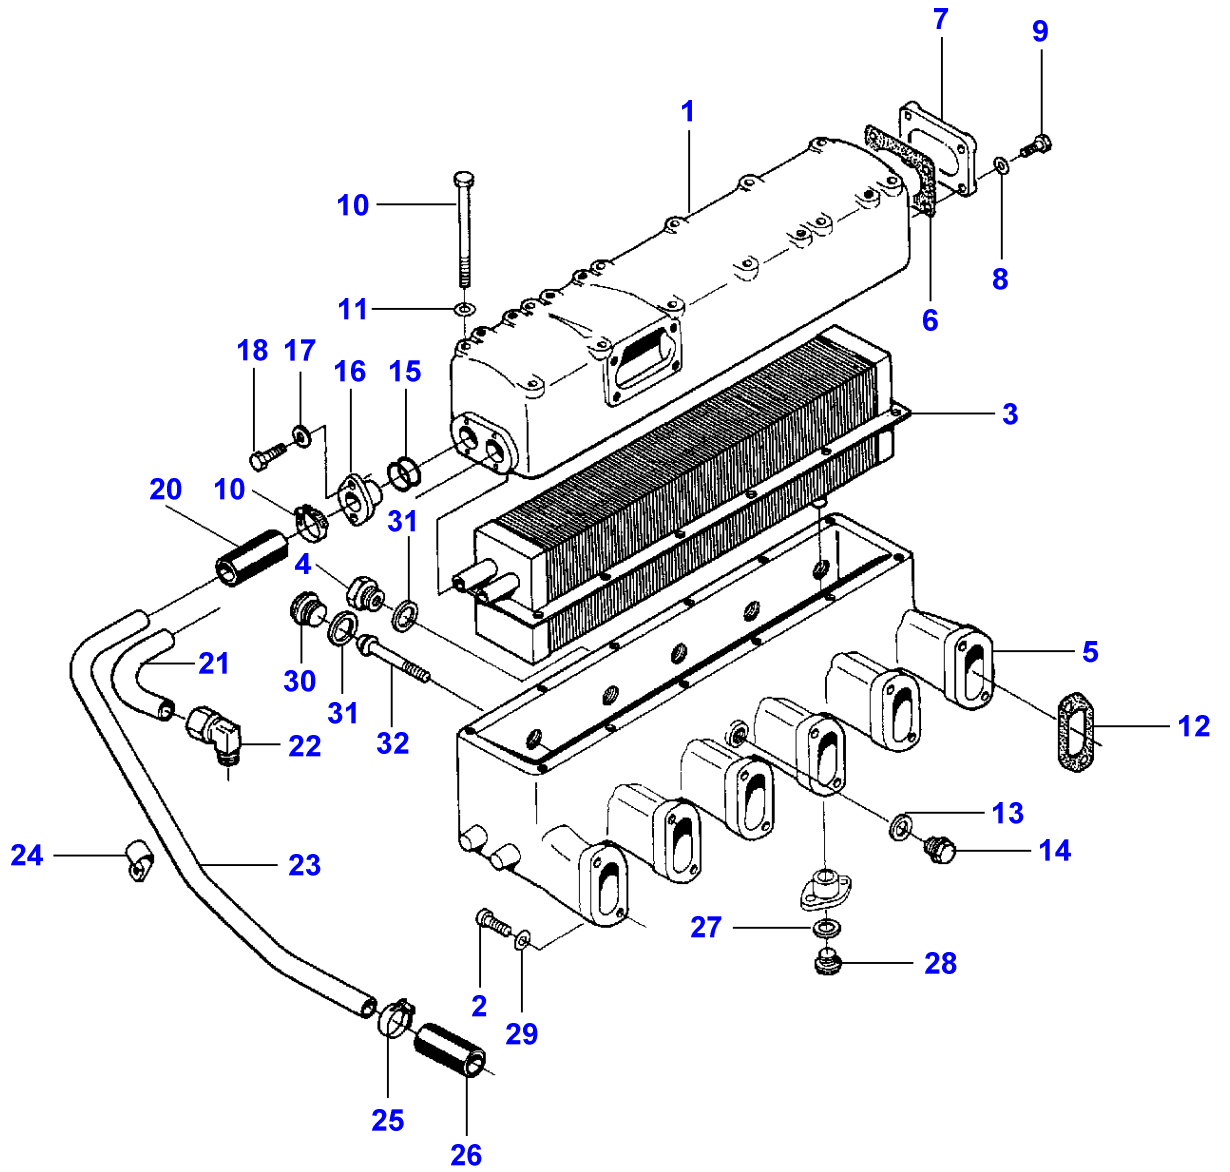

B-HB26-004-A

MASSEY FERGUSON

MF 30/31XP/32/34/36/38/40 COMBINE ENGINES, VALMET - 1637219

1637219

INTERCOOLER - ENGINE 612DSBIL FROM F 9696

291

Item	Part Number	Qty	Description	Comments
				ENGINE 612DSBIL FROM F 9696
1	V836338780	1	Housing	
2	V581804640	7	Screw	
3	V836328116	1	Cooler	
4	V836146021	1	Plug	From Serial or Engine Number E 5869
5	V836336394	1	Manifold	
6	V836324568	1	Gasket	
7	V836338227	1	Cover	
8	V500950800	4	Washer	
9	V528801400	4	Screw	
10	V529801580	12	Setscrew	
11	V500950800	12	Washer	
12	V836006803	6	Joint	
13	V615882227	2	Gasket	
14	V836114958	1	Plug	
15	V614601930	6	O Ring	
16	V836338316	3	Flange	
17	V836120989	6	Washer	
18	V528801400	6	Screw	
19	V602087528	4	Clamp	
20	V836329496	2	Hose	
21	V836355457	1	Pipe	
22	V641176018	1	Union	
23	V836338546	1	Pipe	
24	V602074620	1	Clamp	
25	V602087528	2	Clamp	
26	V836329496	1	Hose	
27	V615881420	1	Gasket	
28	V640046014	1	Plug	
29	V500950800	7	Washer	
30	V640045022	5	Plug	
31	V615882227	5	Gasket	
32	V835336601	5	Screw