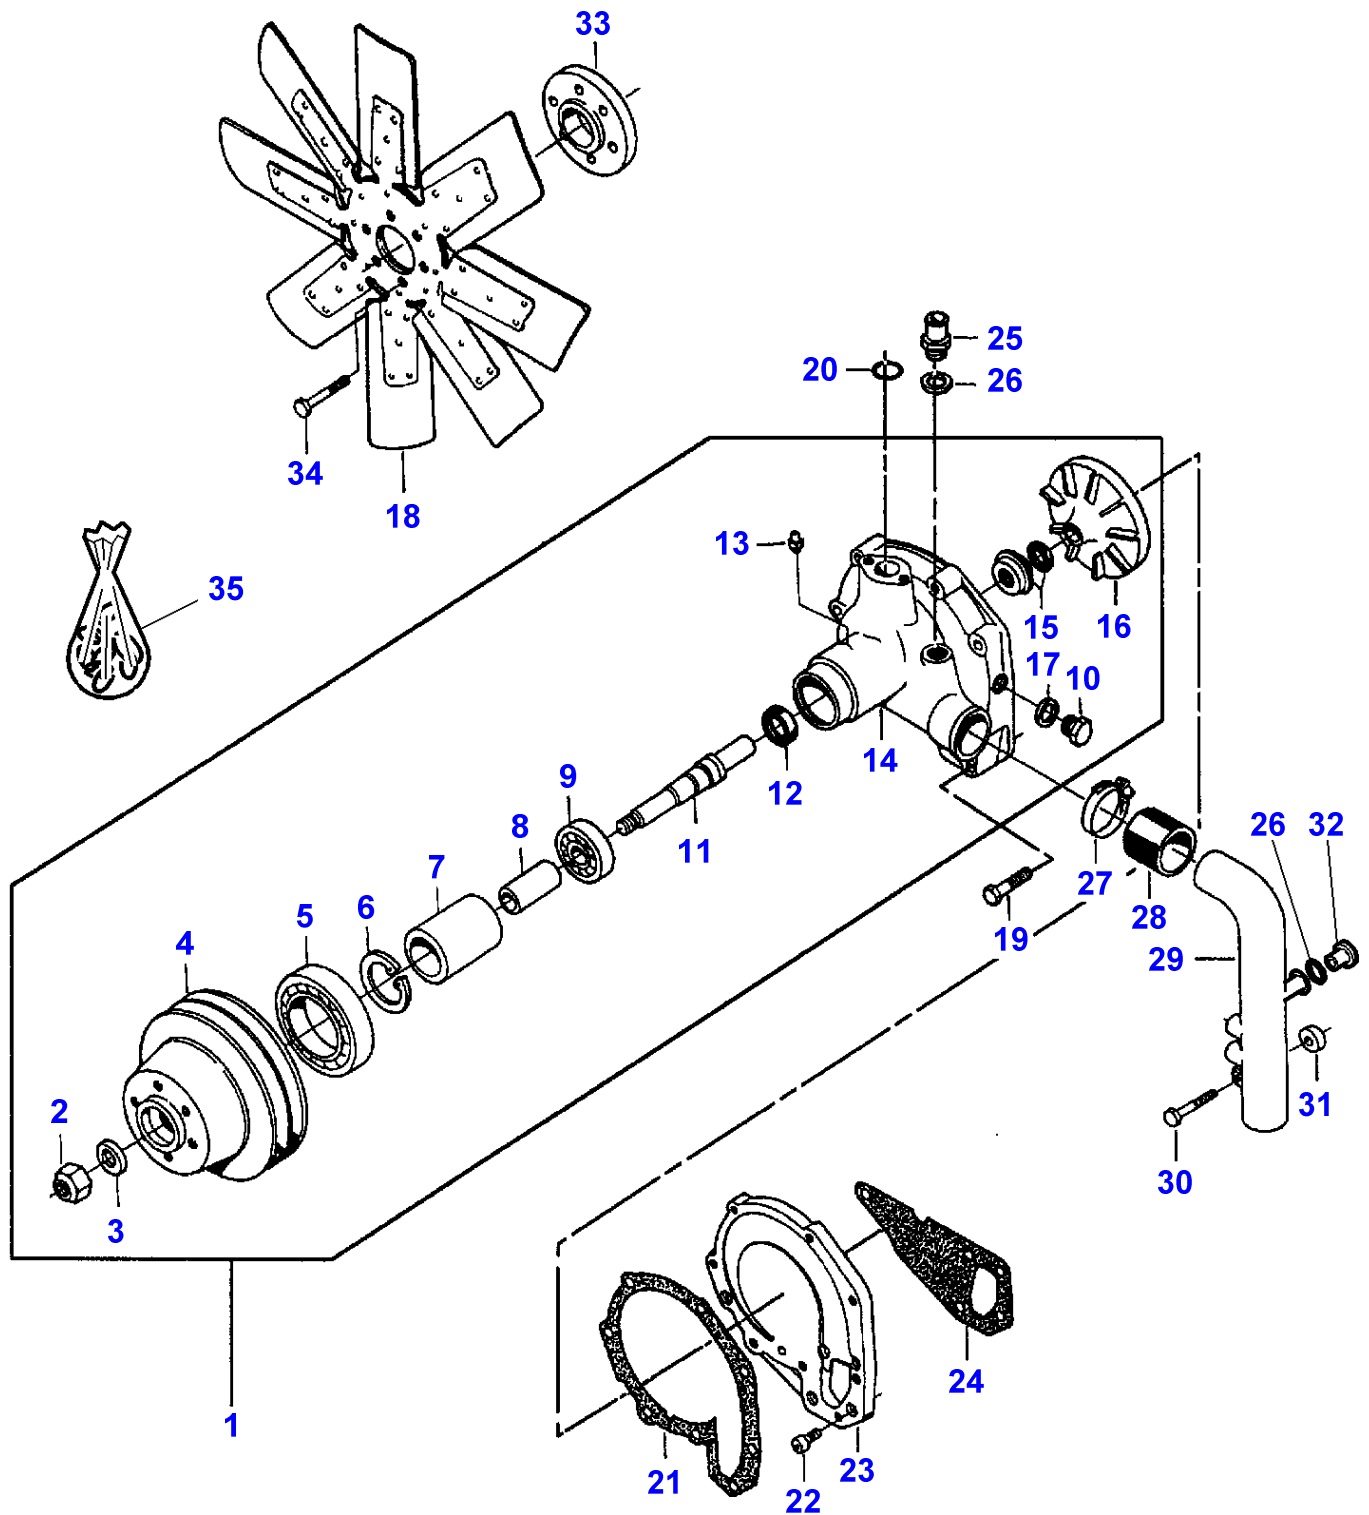

B-HB13-013-A

MASSEY FERGUSON

MF 30/31XP/32/34/36/38/40 COMBINE ENGINES, VALMET - 1637219

1637219

WATER PUMP - ENGINE 612DSBIL FROM F 9696

272

Item	Part Number	Qty	Description	Comments
				ENGINE 612DSBIL FROM F 9696
1	V836352359	1	Water Pump	
2	V510611402	1	Nut	(1)
3	V836652343	1	Washer	(1)
4	V836352184	1	Pulley	(1)
5	V610060124	1	Bearing	[A] (1)
6	V617330052	1	Circlip	[A] (1)
7	V836336318	1	Sleeve	(1)
8	V836336317	1	Spacer	(1)
9	GT1159	1	Bear. 6304 Z	[A] (1)
10	V836019756	1	Plug	(1)
11	V836119259	1	Shaft	(1)
12	V614102636	1	Gasket	[A] (1)
13	V644441006	1	Greaser	(1)
14	V836336316	1	Housing	(1)
15	V835339425	1	Gasket	[A] (1)
16	V836336047	1	Impeller	(1)
17	V615881822	1	Seal	(1)
18	V836340273	1	Fan	685MM
19	V529801430	8	Screw	
20	V614602930	2	O Ring	[A]
21	V836322188	1	Gasket	[A]
22	V581804620	5	Screw	
23	V836322187	1	Cover	
24	V836322189	1	Gasket	[A]
25	V836119838	1	Union	
26	V615881822	2	Seal	
27	V602061668	2	Clamp	
28	V836328112	1	Hose	
29	V836355402	1	Hose	
30	V529801460	1	Screw	
31	V836117352	1	Spacer	
32	V640025018	1	Plug	33 V836352198 1 P !
34	V528901830	1	Screw	
35	V836339285	1	Kit, Repair	

[A]
INCLUDED IN V836339285