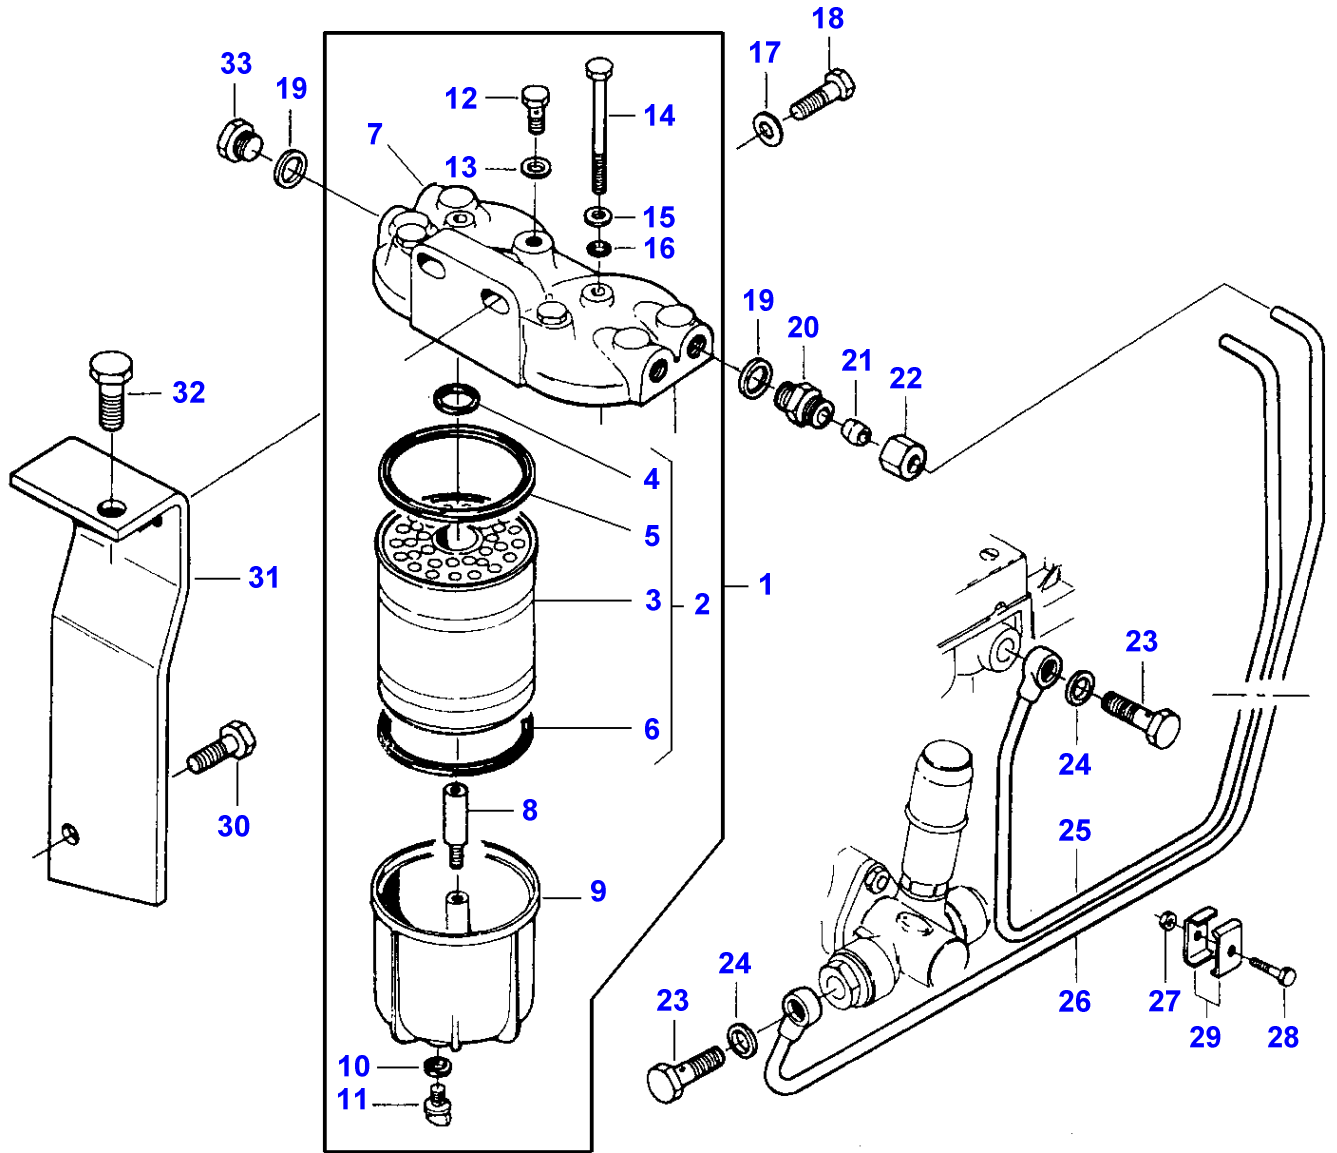

B-HB18-017-A

MASSEY FERGUSON

MF 30/31XP/32/34/36/38/40 COMBINE ENGINES, VALMET - 1637219

1637219

FUEL FILTER - ENGINE 612DSBIL FROM F 9696

279

Item	Part Number	Qty	Description	Comments
				ENGINE 612DSBIL FROM F 9696
1	V836339370	1	Fuel Filter	
2	1896287M91	2	Fuel Element	(1)
3		1	Element	(2) Not serviced, order REF.2
4	V836015142	1	O Ring	(2)
5	V835330014	1	Gasket	(2)
6	V835330015	1	Gasket	(2)
7	V836015959	1	Cover	(1)
8	V836339372	2	Stud	(1)
9	V836340045	2	Bowl	(1)
10	V836015147	2	Gasket	(1)
11	V836015148	2	Plug	(1)
12	V836015958	1	Screw	(1)
13	V615571014	1	Seal	(1)
14	V836015149	2	Screw	(1)
15	V836015918	2	Washer	(1)
16	V836015919	2	O Ring	(1)
17	V500151050	2	Washer	
18	V528801820	2	Screw	
19	V615581317	4	Seal	
20	V835329832	2	Union	
21	V641596010	2	Olive	
22	V641626010	2	Nut	
23	V640435010	2	Screw	
24	V615881420	4	Gasket	
25	V836352673	1	Pipe	Up to Serial or Engine Number G 2445
	V836355125	1	Pipe	From Serial or Engine Number G 2446
26	V836352672	1	Pipe	Up to Serial or Engine Number G 2445
	V836355126	1	Pipe	From Serial or Engine Number G 2446
27	V510600502	2	Nut	
28	V529800812	2	Screw	
29	V836324445	4	Clamp	
30	V528802200	1	Screw	
31	V836352671	1	Bracket	
32	V528802602	1	Screw	
33	V836117323	2	Plug