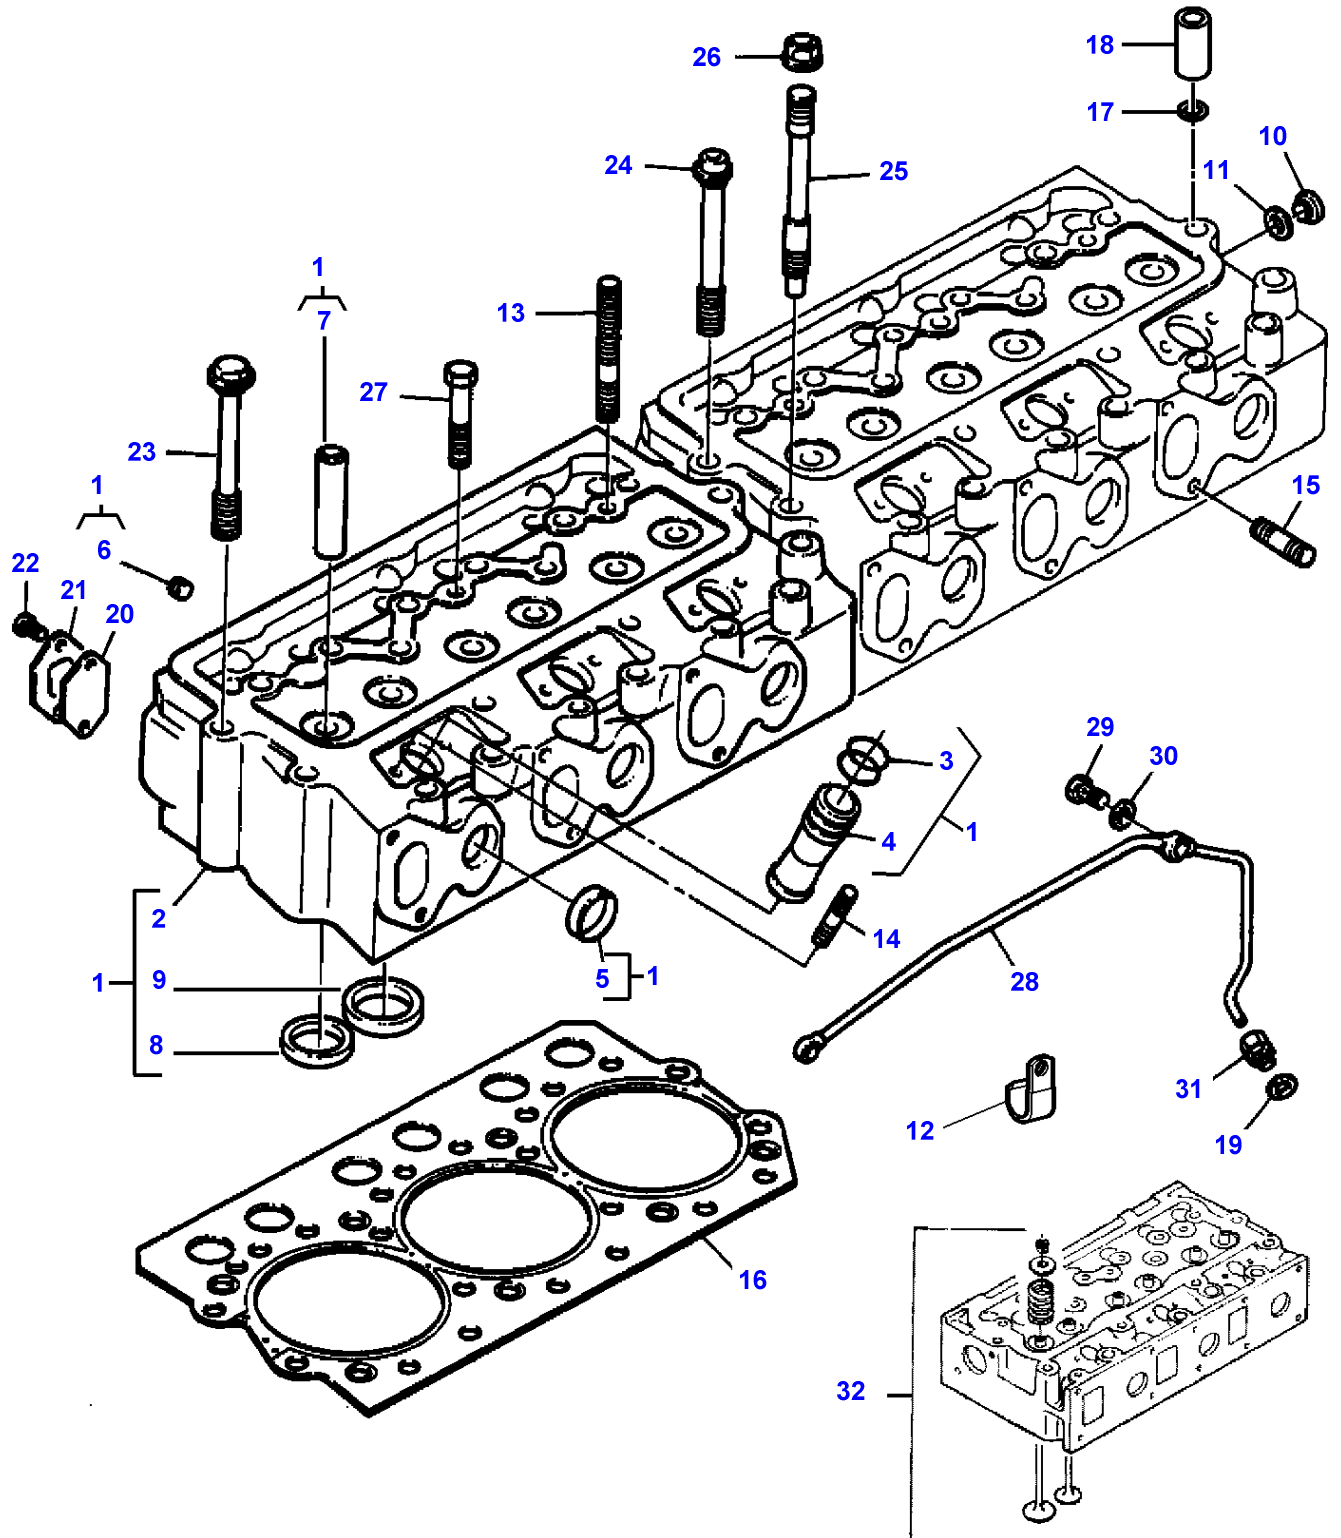

B-HB06-010-A

MASSEY FERGUSON**MF 30/31XP/32/34/36/38/40 COMBINE ENGINES, VALMET - 1637219**

1637219

VALVE MECHANISM - ENGINE 612DSBIL FROM F 9696

266

Item	Part Number	Qty	Description	Comments
				ENGINE 612DSBIL FROM F 9696
1	V836655911	2	Rocker Shaft	
2	V836655899	4	Plug	(1)
3	V836655870	2	Shaft	(1)
4	V836655884	4	Spring	(1)
5	V836655869	6	Bracket	(1)
6	V836655873	12	Rocker	(1)
7	V836655866	12	Screw	(1)
8	V512861000	12	Nut	(1)
9	V836655406	4	Nut	
10	V836355872	12	Rod	
11	V836014264	12	Tappet	
12	V836322170	1	Camshaft	
13	V640025010	2	Plug	
14	V836006578	24	Cotter	
15	V836006577	12	Cup	
16	V836117910	12	Spring	
17	V836006574	12	Spring	
18	V836006579	12	Washer	
19	3637641M1	6	Valve	
20	3637642M1	6	Valve	
21	V836347918	1	Gear	
22	V603305760	1	Key	
23	V529801910	2	Screw	

B-HB07-009-A

Item	Part Number	Qty	Description	Comments
				ENGINE 612DSBIL FROM F 9696
1	V836322752	2	Cylinder Head	
2		2	Cylinder Head	(1) Not serviced, order REF.1
3	V614602415	12	O Ring	(1)
4	V836022081	6	Sleeve	(1)
5	V640016036	6	Plug	(1)
6	V640025012	6	Plug	(1)
7	V836136051	12	Guide	(1)
8	V836117423	6	Valve Seat	(1)
	V836119004	X	Parts Pack	Diameter 43.2MM
	V836119005	X	Parts Pack	Diameter 43.4MM
9	V836119465	6	Valve Seat	(1)
	V836122965	X	Seat	Diameter 48.2MM
	V836122966	X	Parts Pack	Diameter 48.4MM
10	V640325110	2	Plug	
11	V615571014	4	Seal	
12	V836124004	1	Clamp	
13	V546801910	4	Stud	
14	V546901435	12	Stud	
15	V546801815	12	Stud	
16	V836122443	2	Head Gasket	
17	V836329745	1	Washer	
18	V835329937	1	Nut	
19	V615571014	1	Seal	
20	V836322251	1	Gasket	
21	V836322250	1	Cover	
22	V581804570	2	Screw	
23	V835329931	34	Screw	
24	V835329932	2	Screw	
25	V835329936	4	Stud	
26	V835329930	3	Nut	
27	V529801910	2	Screw	
28	V836336446	1	Pipe	
29	V640435006	2	Screw	
30	V615571014	2	Seal	
31	V641086006	1	Connection	
32	V836331004	1	Cylinder Head	