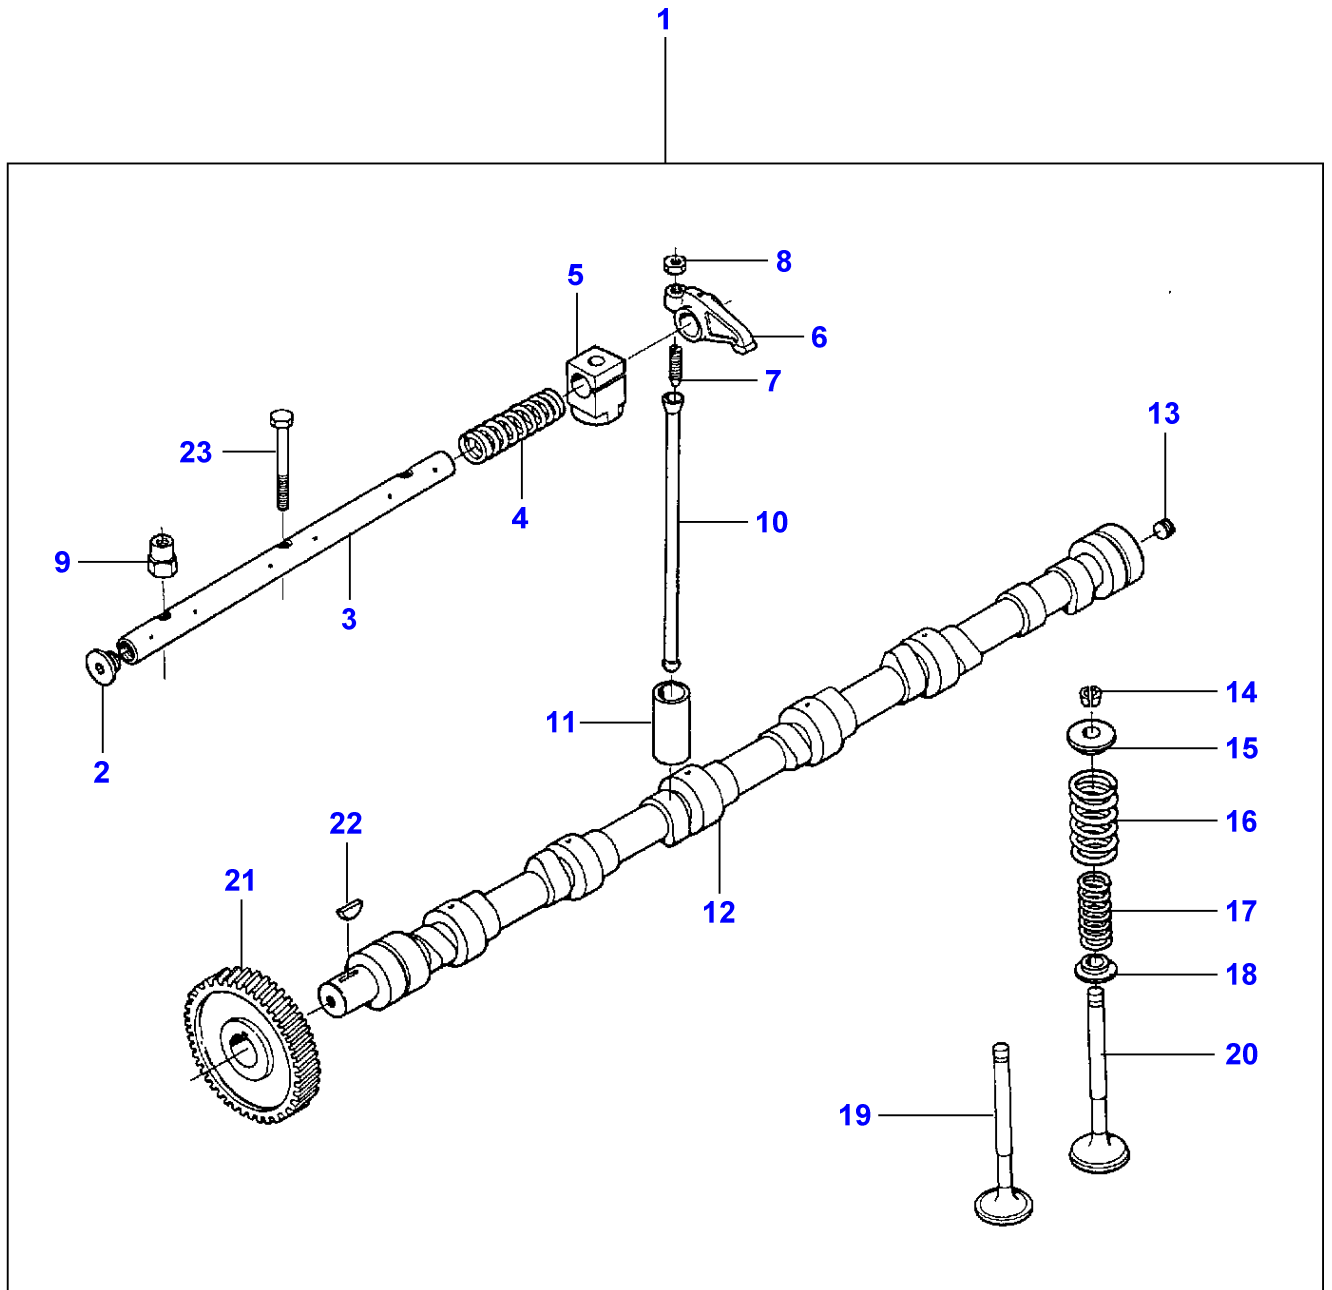

MASSEY FERGUSON

MF 30/31XP/32/34/36/38/40 COMBINE ENGINES, VALMET - 1637219

1637219

CRANKSHAFT, PISTONS AND CONNECTING RODS - ENGINE 612DSBIL FROM F 9696

265

Item	Part Number	Qty	Description	Comments
17	V581804640	6	Screw	
18	V595954600	1	Pin	
19	V581804620	3	Screw	
20	V836122732	1	Ring	
21	V836322586	1	Hub	
22	V836340689	1	Damper	
23	V836355024	1	Pulley	
24	V836322221	1	Nut	

B-HB06-010-A