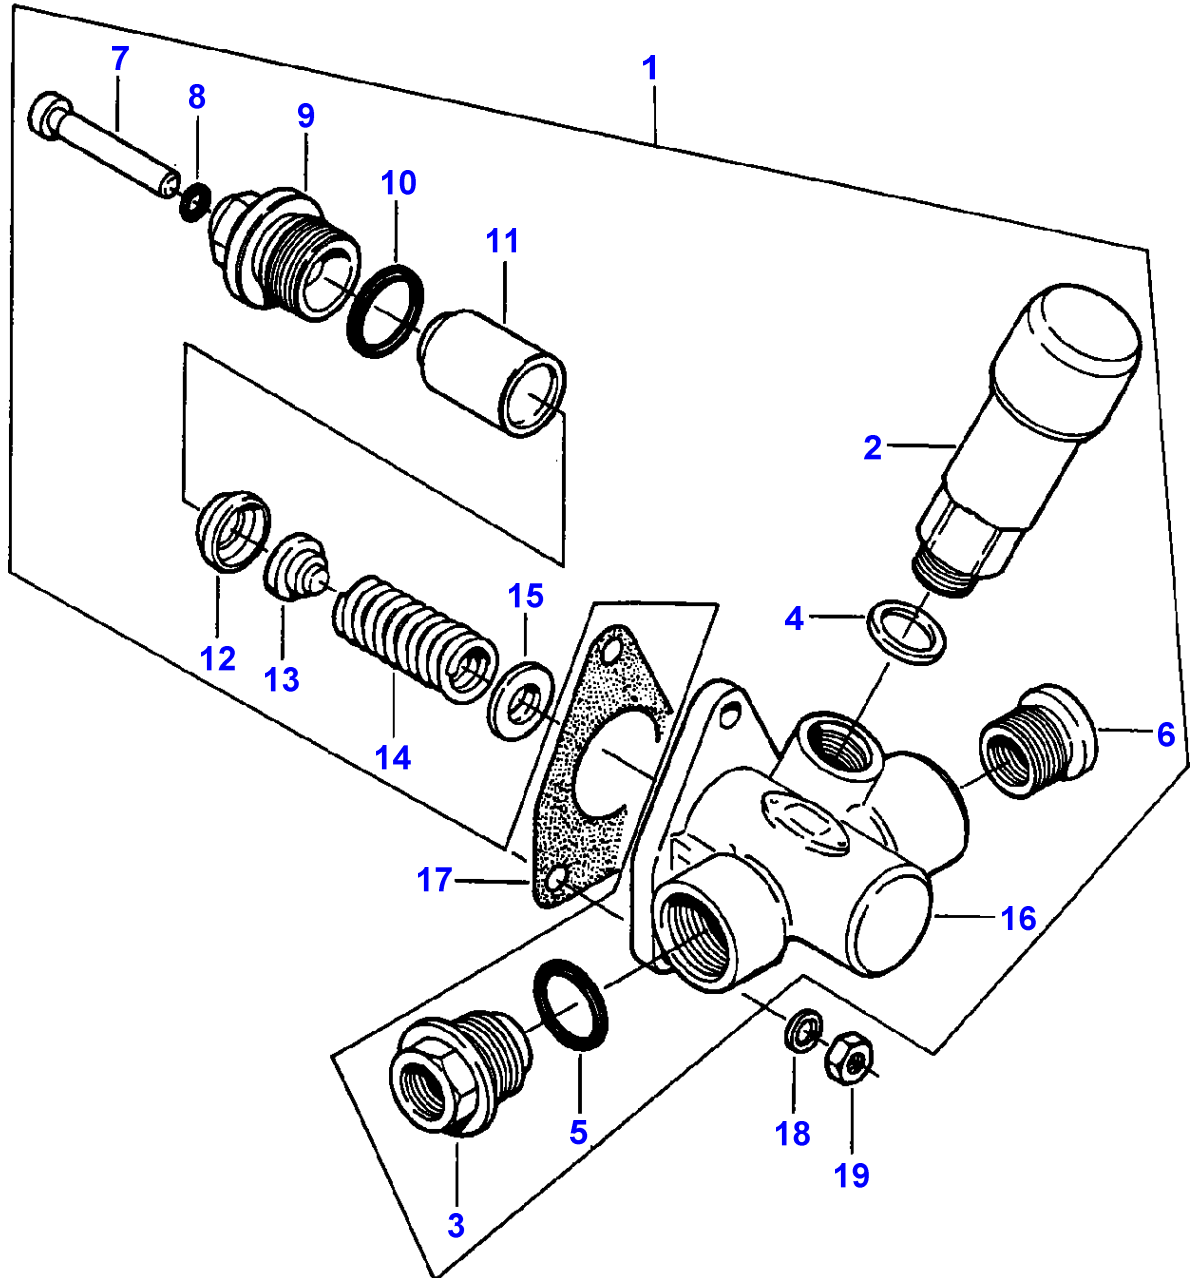

B-HB15-011-A

MASSEY FERGUSON

MF 30/31XP/32/34/36/38/40 COMBINE ENGINES, VALMET - 1637219

1637219

PUMP - ENGINE 612DSBIL FROM F 9696

275

Item	Part Number	Qty	Description	Comments
				ENGINE 612DSBIL FROM F 9696
1	V836340066	1	Pump	
2	V835339884	1	Pump	(1)
3	V835340020	1	Union	(1)
				M24x1,5
3	V835340971	1	Union	(1)
				M22x1,5
4	V615881620	1	Seal	(1)
5	V835340021	1	O Ring	(1)
				M24
5	V835340972	1	O Ring	(1)
				M22
6	V836340067	1	Union	(1)
7	V836340068	1	Clevis Pin	(1)
8	V836139015	1	O Ring	(1)
9	V836340069	1	Body	(1)
10	V835339876	1	O Ring	(1)
11	V835339877	1	Plunger	(1)
12	V835339882	1	Gasket	(1)
13	V835339880	2	Pressure Valve	(1)
14	V835339878	1	Spring	(1)
15	V835339879	2	Washer	(1)
16	V835340018	1	Housing	(1)
17	V836329194	1	Gasket	
18	V500450602	3	Washer	
19	V504600602	3	Nut