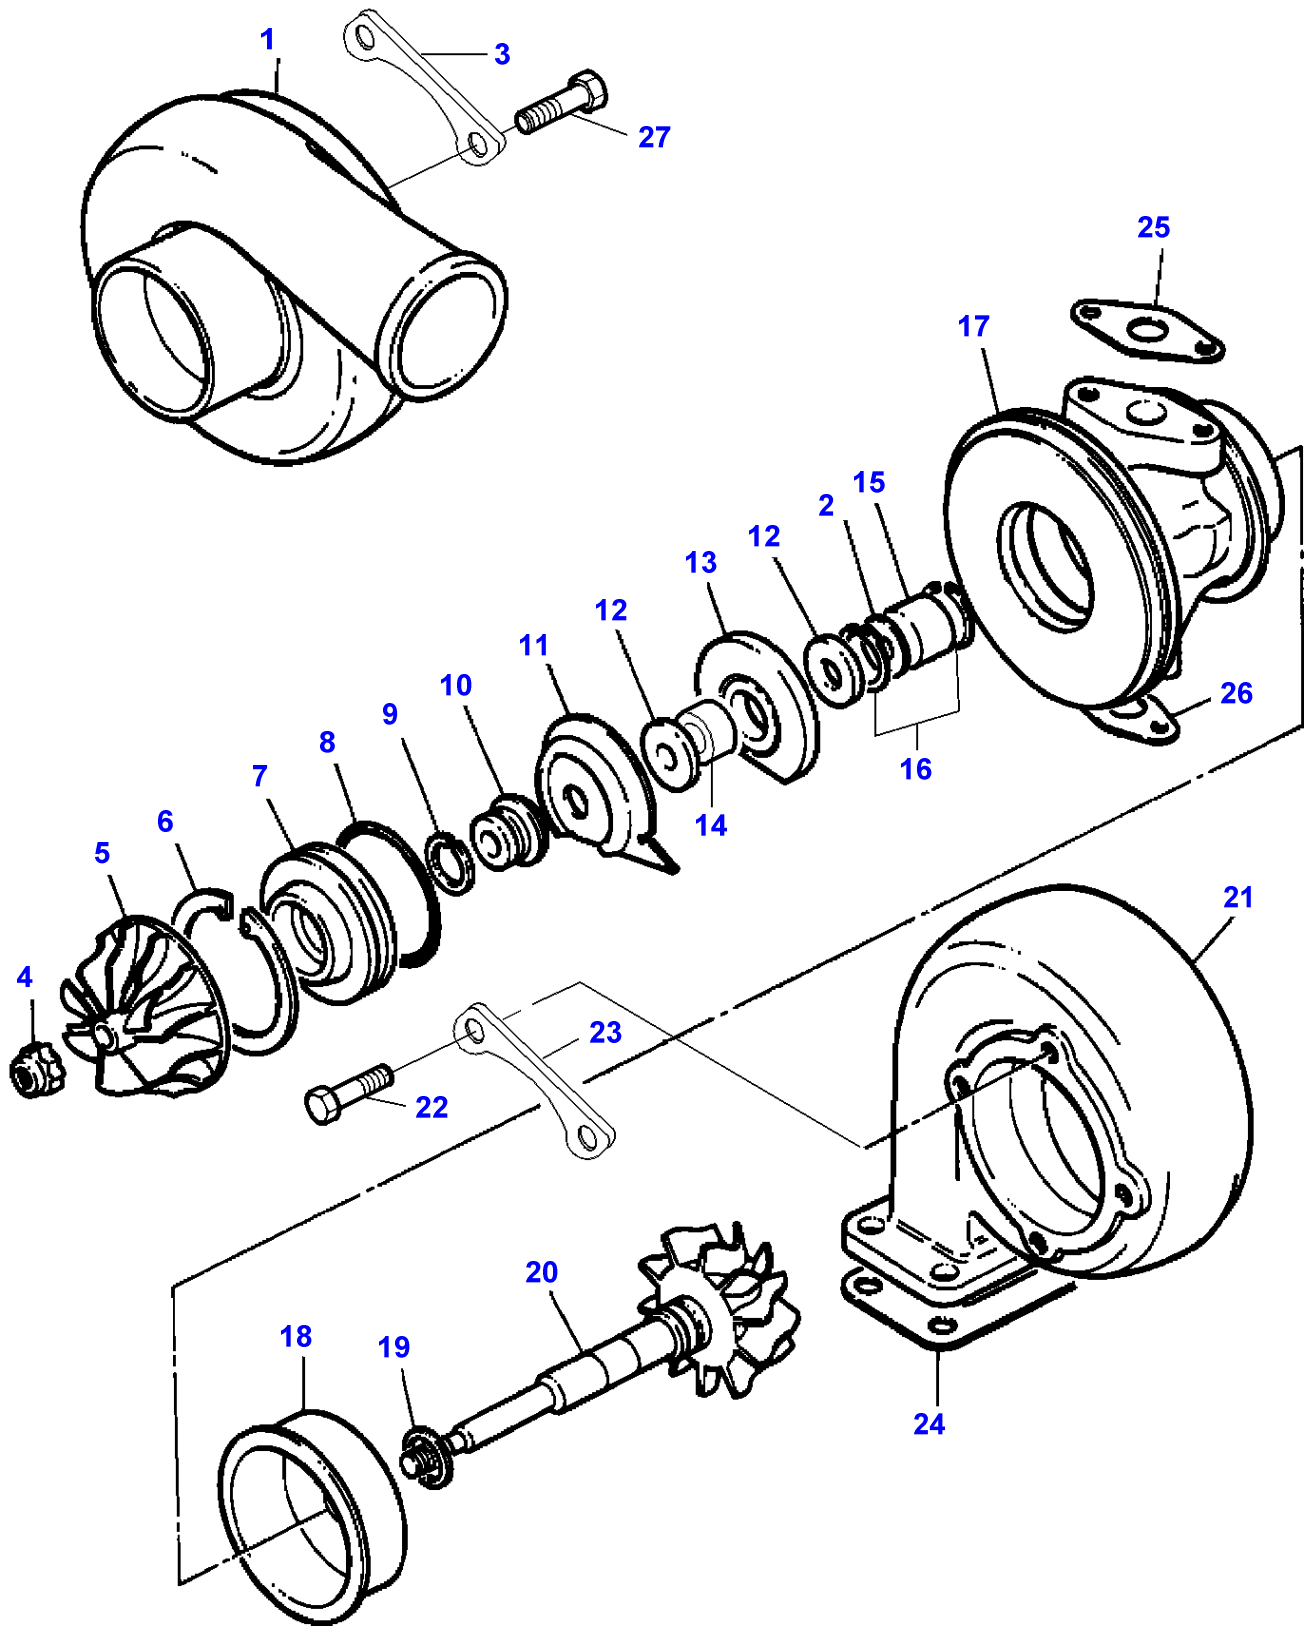

MASSEY FERGUSON

MF 30/31XP/32/34/36/38/40 COMBINE ENGINES, VALMET - 1637219

1637219

TURBOCHARGER-PIPES - ENGINE 612DSBIL FROM F 9696

281

Item	Part Number	Qty	Description	Comments
				ENGINE 612DSBIL FROM F 9696
1	V836340641	1	Turbocharger	See Page - Reference Number 282
2	V836316726	1	Gasket	
3	V546801780	4	Stud	
4	V836338621	1	Pipe	
5	V836308344	1	Joint	Up to Serial or Engine Number G 1488
	V836355124	1	Pipe	From Serial or Engine Number G 1489
6	V581804630	6	Screw	
7	V641086012	1	Union	
8	V615881620	1	Seal	
9	V836338649	1	Pipe	
10	V836324580	1	Joint	
11	V602087528	2	Clamp	
12	V835324317	1	Hose	
13	V529801480	1	Screw	
14	V836346405	1	Tube	
15	V614603230	1	O Ring	
16	V836128181	1	Hose	
17	V602061668	2	Clamp	
18	V836338225	1	Pipe	
19	V836338372	1	Gasket	
20	V836338985	1	Gasket	
21	V528801380	3	Screw	
22	V500950800	6	Washer	
23	V521601000	4	Nut	
24	V510600602	2	Nut	
25	V835324324	4	Clamp	
26	V529801112	2	Screw	

B-HB21-010-A