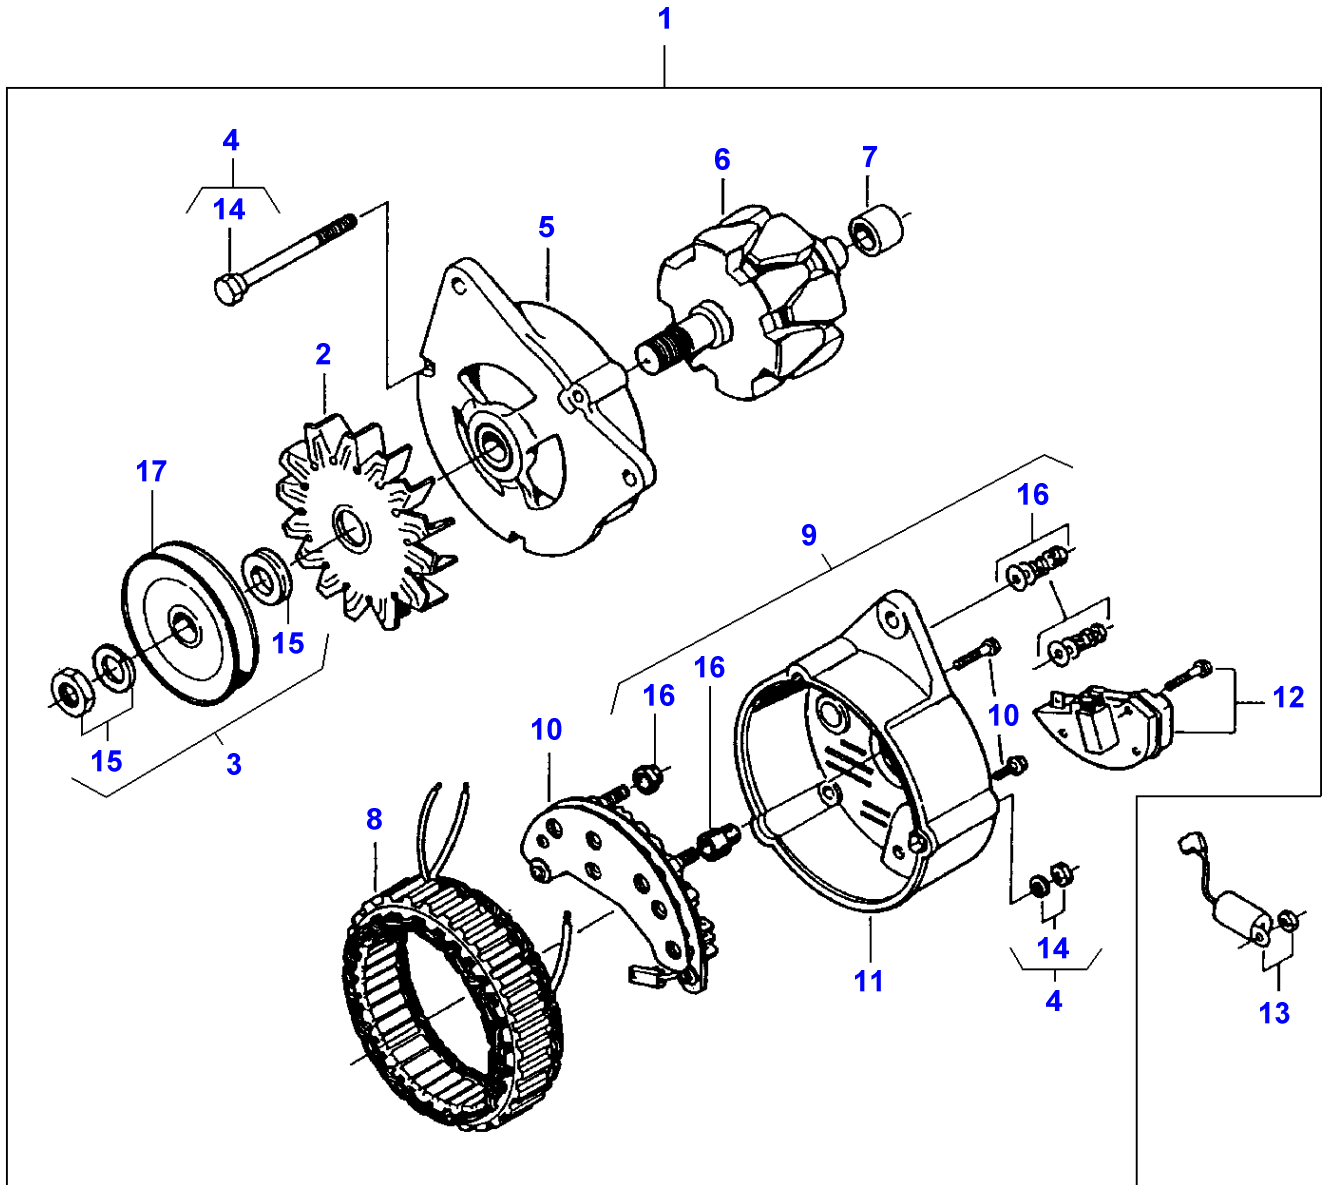

B-HB24-014-A

MASSEY FERGUSON

MF 30/31XP/32/34/36/38/40 COMBINE ENGINES, VALMET - 1637219

1637219

ALTERNATOR - ENGINE 612DSBIL FROM F 9696

286

Item	Part Number	Qty	Description	Comments
				ENGINE 612DSBIL FROM F 9696
1	V836640128	1	Alternator	12V- 65 AMP
2	V835339376	1	Fan	(1)
3	V835339379	1	Parts Pack	(1)
4	V835339380	1	Kit, Bolt	(1)
5	V835339381	1	Bracket	(1)
6		1	Rotor	(1)
				Not serviced, order REF 1
7	V835339386	1	Bearing	(1)
8		1	Stator	(1)
				Not serviced, order REF 1
9	V835339385	1	Kit, Terminal	(1)
10	V835339384	1	Rectifier	(1)
11	V835339387	1	Bracket	(1)
12	V835339388	1	Regulator	(1)
13	V835339391	1	Capacitor	
14		1	Screw	(4)
				Not serviced, order REF 4
15		1	Washer	(3)
				Not serviced, order REF 3
16		1	Kit	(9)
				Not serviced, order REF 9
17	V836640129	1	Pulley	(1)