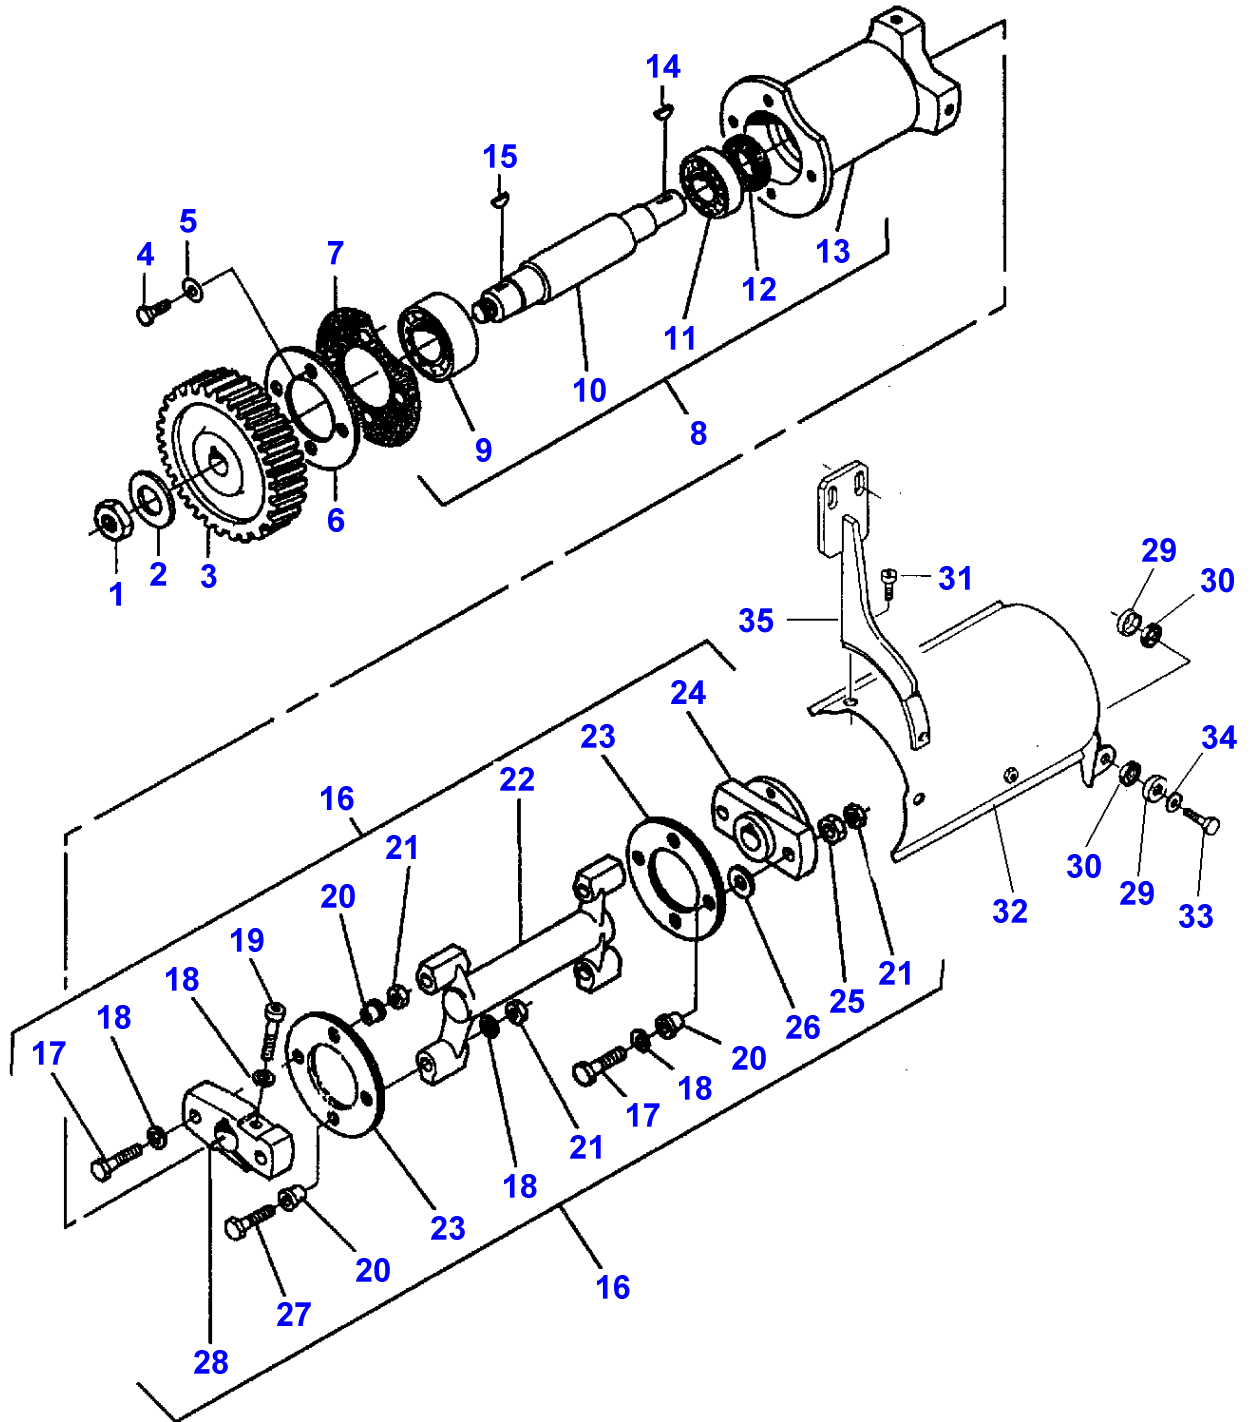

B-HB14-013-A

MASSEY FERGUSON

MF 30/31XP/32/34/36/38/40 COMBINE ENGINES, VALMET - 1637219

1637219

INJECTION PUMP - ENGINE 612DSBIL FROM F 9696

274

Item	Part Number	Qty	Description	Comments
				ENGINE 612DSBIL FROM F 9696
1	V510611602	1	Nut	
2	V836328602	1	Washer	
3	V836355399	1	Gear	
4	V528801400	4	Screw	
5	V500950800	4	Washer	
6	V836336668	1	Washer	
7	V836336669	1	Gasket	
8	V836336666	1	Drive	
9	V610032070	1	Bearing Assy	(8)
10	V836328186	1	Shaft	(8)
11	V610062060	1	Bearing Assy	(8)
12	V614103047	1	Gasket	(8)
13	V836336667	1	Hub	(8)
14	V603305650	1	Key	
15	V603305760	1	Key	
16	V836328658	1	Coupler	
17	V528801810	4	Screw	(16)
18	V500451000	9	Washer	(16)
19	V581705060	1	Screw	(16)
20	V836316809	8	Bush	(16)
21	V504801002	8	Nut	(16)
22	V836324786	1	Spacer	(16)
23	V836316806	8	Disc	(16)
24	V836316805	1	Bearing Carrier	(16)
25	V836316807	2	Nut	(16)
26	V836316808	2	Washer	(16)
27	V528901830	4	Screw	(16)
28	V836316810	1	Bearing Carrier	(16)
29	V836119855	2	Washer	
30	V836012841	2	Gasket	
31	V581804600	2	Screw	
32	V836338556	1	Cowl	
33	V528801410	1	Adjusting Screw	
34	V500150842	1	Washer	
35	V836355359	1	Support