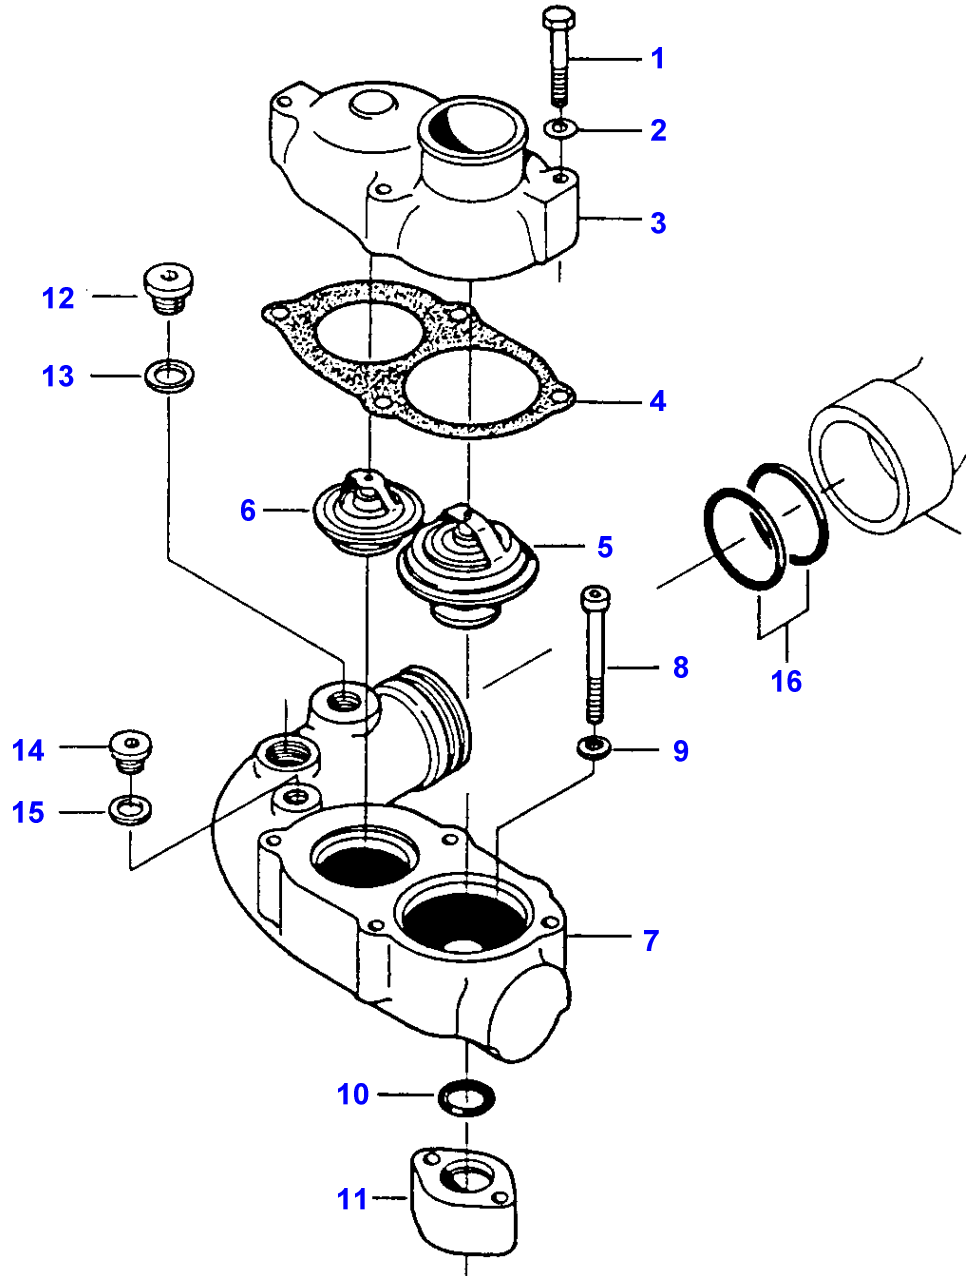

B-HB09-009-A

MASSEY FERGUSON

MF 30/31XP/32/34/36/38/40 COMBINE ENGINES, VALMET - 1637219

1637219

THERMOSTAT - ENGINE 612DSBIL FROM F 9696

290

Item	Part Number	Qty	Description	Comments
				ENGINE 612DSBIL FROM F 9696
1	V529801550	4	Screw	
2	V500950800	4	Washer	
3	V836329631	1	Cover	
4	V836329632	1	Gasket	
5	V836352903	1	Thermostat	83 DEG.C.
6	V836015156	1	Thermostat	79 DEG.C.
7	V836355440	1	Housing	
8	V581804690	2	Screw	
9	V836015967	2	Seal	
10	V614602930	2	O Ring	
11	V836338515	1	Distance Piece	
12	V640325018	1	Plug	
13	V615881822	1	Seal	
14	V640325014	1	Plug	
15	V615881418	1	Seal	
16	V614604958	2	O Ring