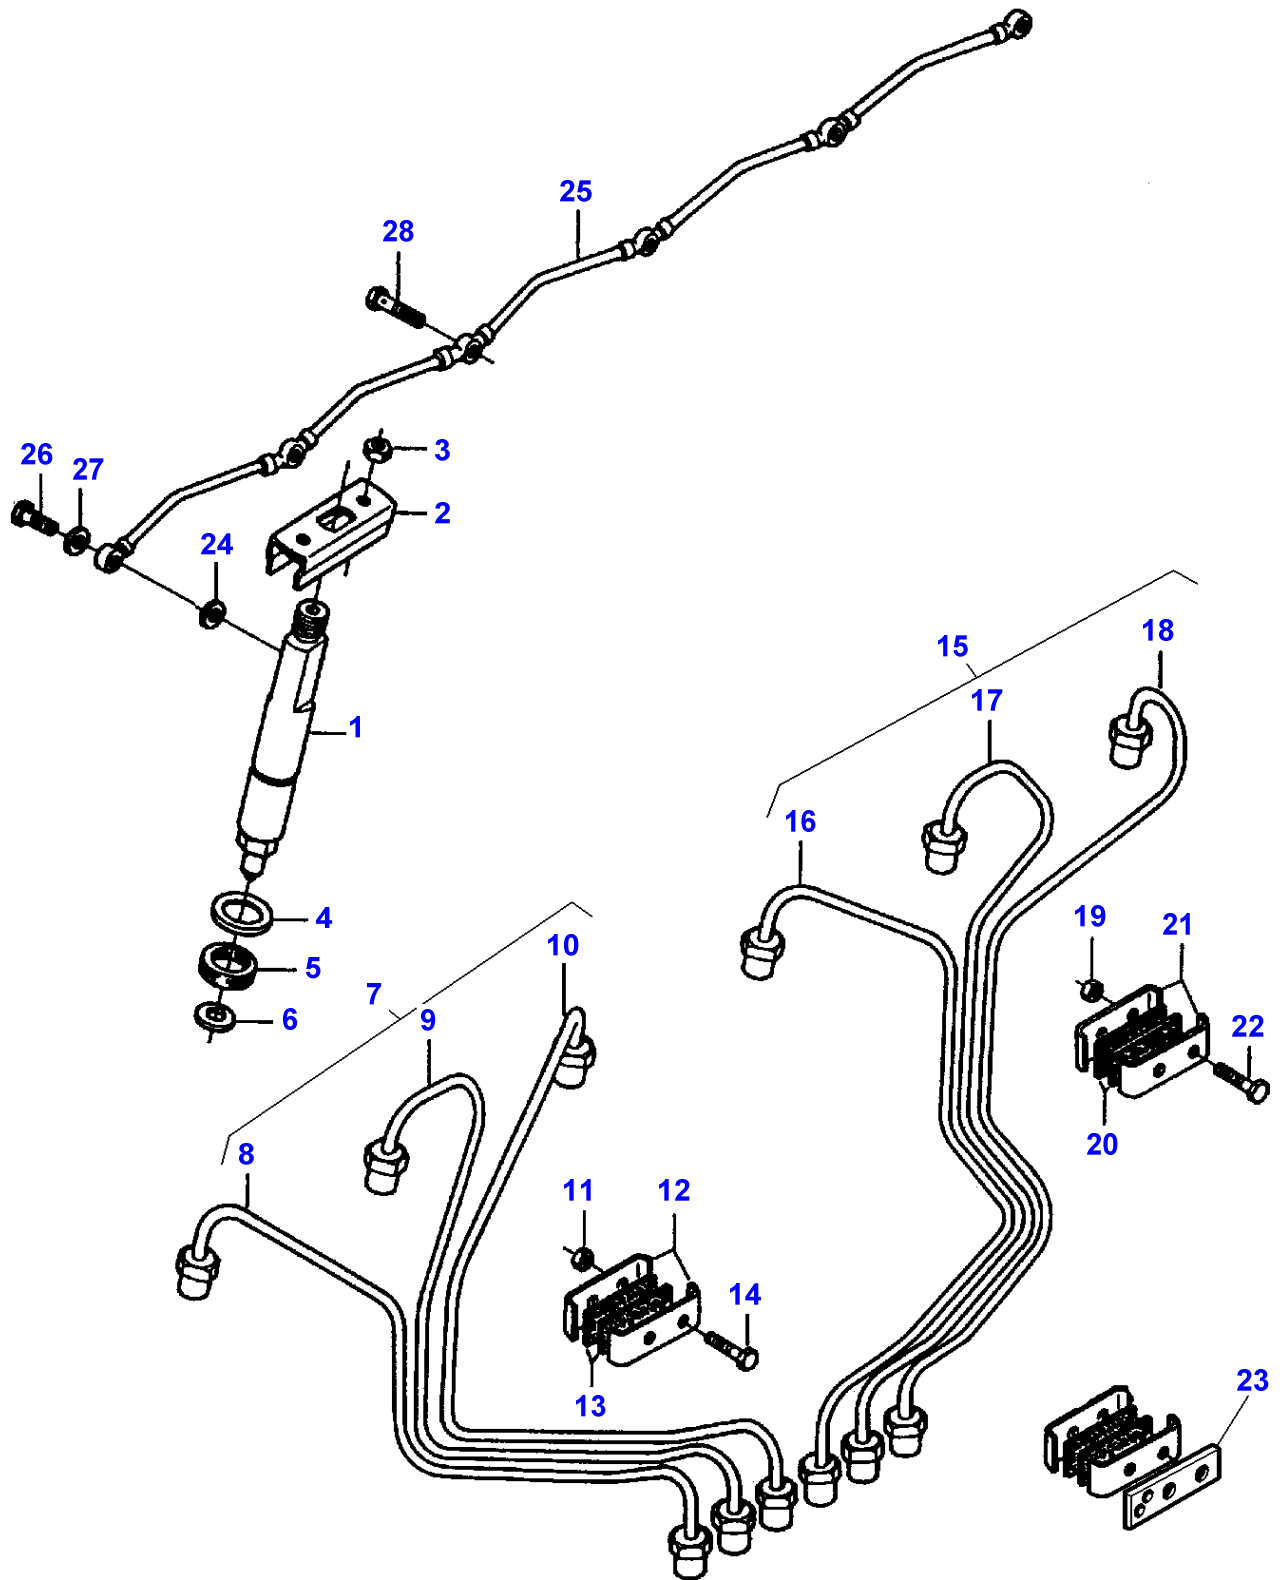

B-HB16-010-A

Item	Part Number	Qty	Description	Comments
				ENGINE 612DSBIL FROM F 9696
1	V836339180	6	Atomiser	See Page - Reference Number 277/1
2	V835331103	6	Retainer	
3	V504800800	12	Nut	
4	V835336275	6	Washer	
5	V835336276	6	Seal	
6	V899901495	6	Washer	
7	V836338625	1	Kit, Pipe	
8	V836338697	1	Injection Pipe	(7) NO.1
9	V836338698	1	Injection Pipe	(7) NO.2
10	V836338699	1	Injection Pipe	(7) NO.3
11	V504600502	4	Nut	(7)
12	V836324446	4	Holding Fixture	(7)
13	V836324443	4	Rubber Strap	(7)
14	V528800802	4	Screw	(7)
15	V836338626	1	Kit, Pipe	
16	V836338700	1	Injection Pipe	(15) NO.4
17	V836338701	1	Injection Pipe	(15) NO.5
18	V836338702	1	Injection Pipe	(15) NO.6
19	V504600502	4	Nut	(15)
20	V836324443	4	Rubber Strap	(15)
21	V836324446	4	Holding Fixture	(15)
22	V528800802	4	Screw	(15)
23	V835346007	1	Support	(15)
24	V83635435	6	Seal	
25	V836355330	1	Tube	Repairs and replaces V836336925
26	V835331289	5	Screw	
27	V615870710	7	Seal	
28	V835336943	1	Screw