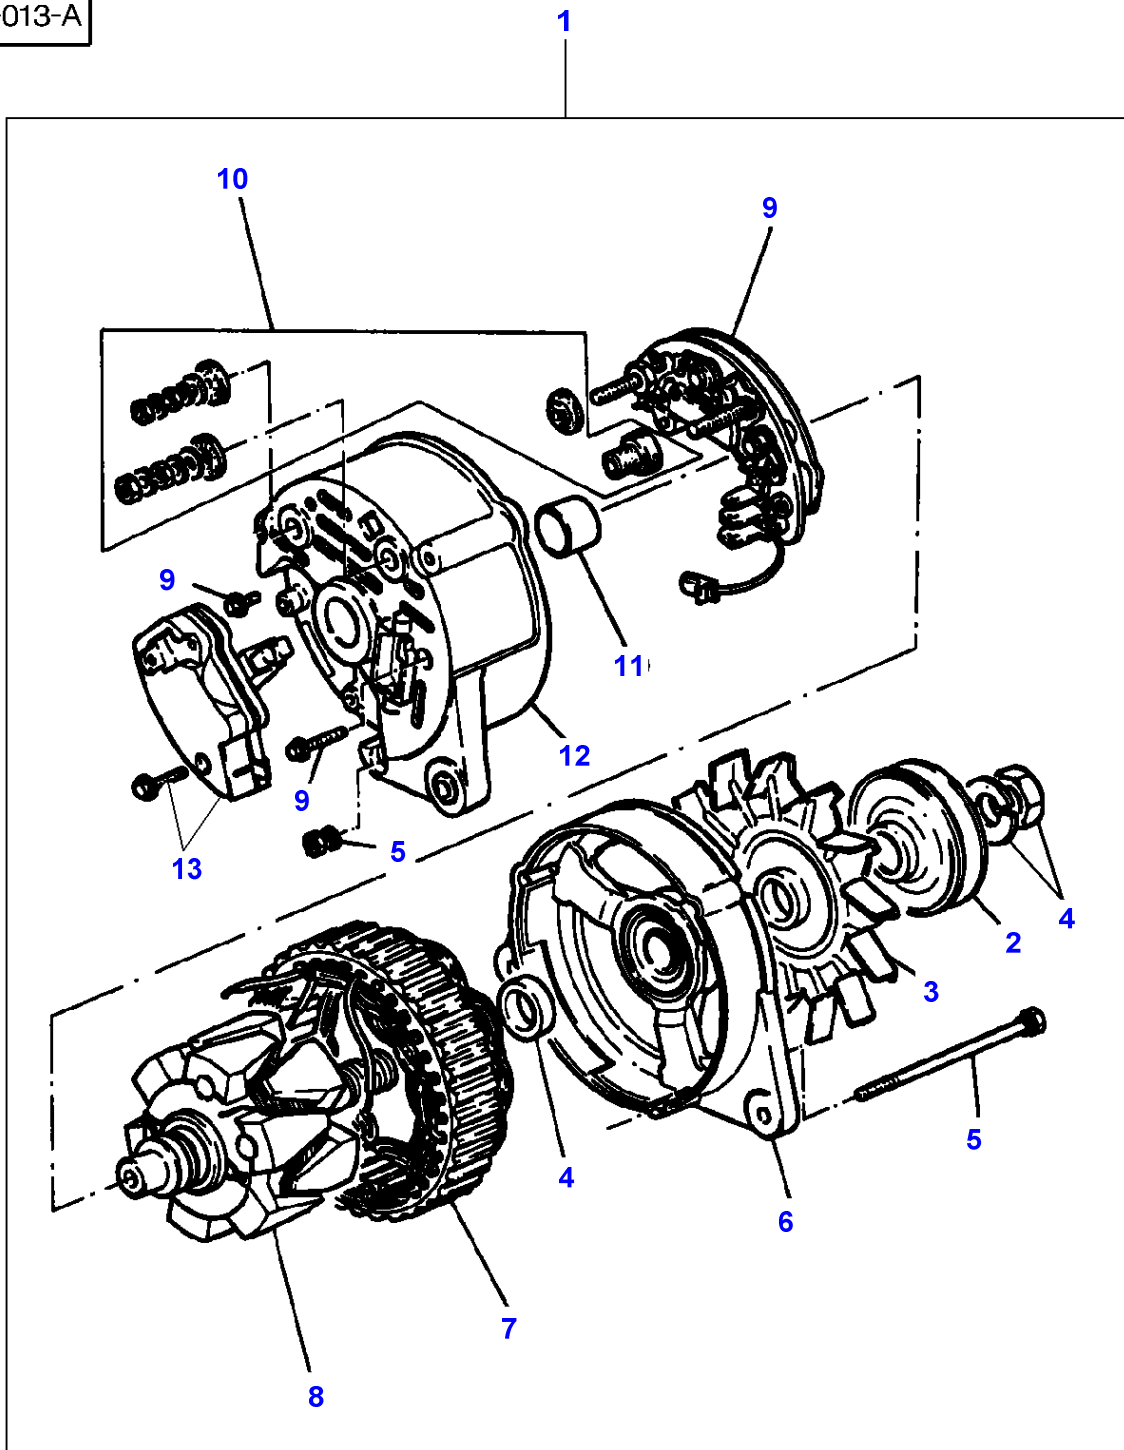

B-HB24-013-A

MASSEY FERGUSON

MF 30/31XP/32/34/36/38/40 COMBINE ENGINES, VALMET - 1637219

1637219

ALTERNATOR - ENGINE 612DSBIL FROM F 9696

287

Item	Part Number	Qty	Description	Comments
				ENGINE 612DSBIL FROM F 9696
1	V835339303	1	Alternator	12V- 45 AMP
2	V835339377	1	Pulley	(1)
3	V835339376	1	Fan	(1)
4		1	Kit, Bolt	(1)
				Not serviced, order REF 1
5	V835339380	1	Kit, Bolt	(1)
6	V835339381	1	Bracket	(1)
7		1	Stator	(1)
				Not serviced, order REF 1
8		1	Rotor	(1)
				Not serviced, order REF 1
9	V835339384	1	Rectifier	(1)
10	V835339385	1	Kit, Terminal	(1)
11	V835339386	1	Bearing	(1)
12	V835339387	1	Bracket	(1)
13	V835339388	1	Regulator