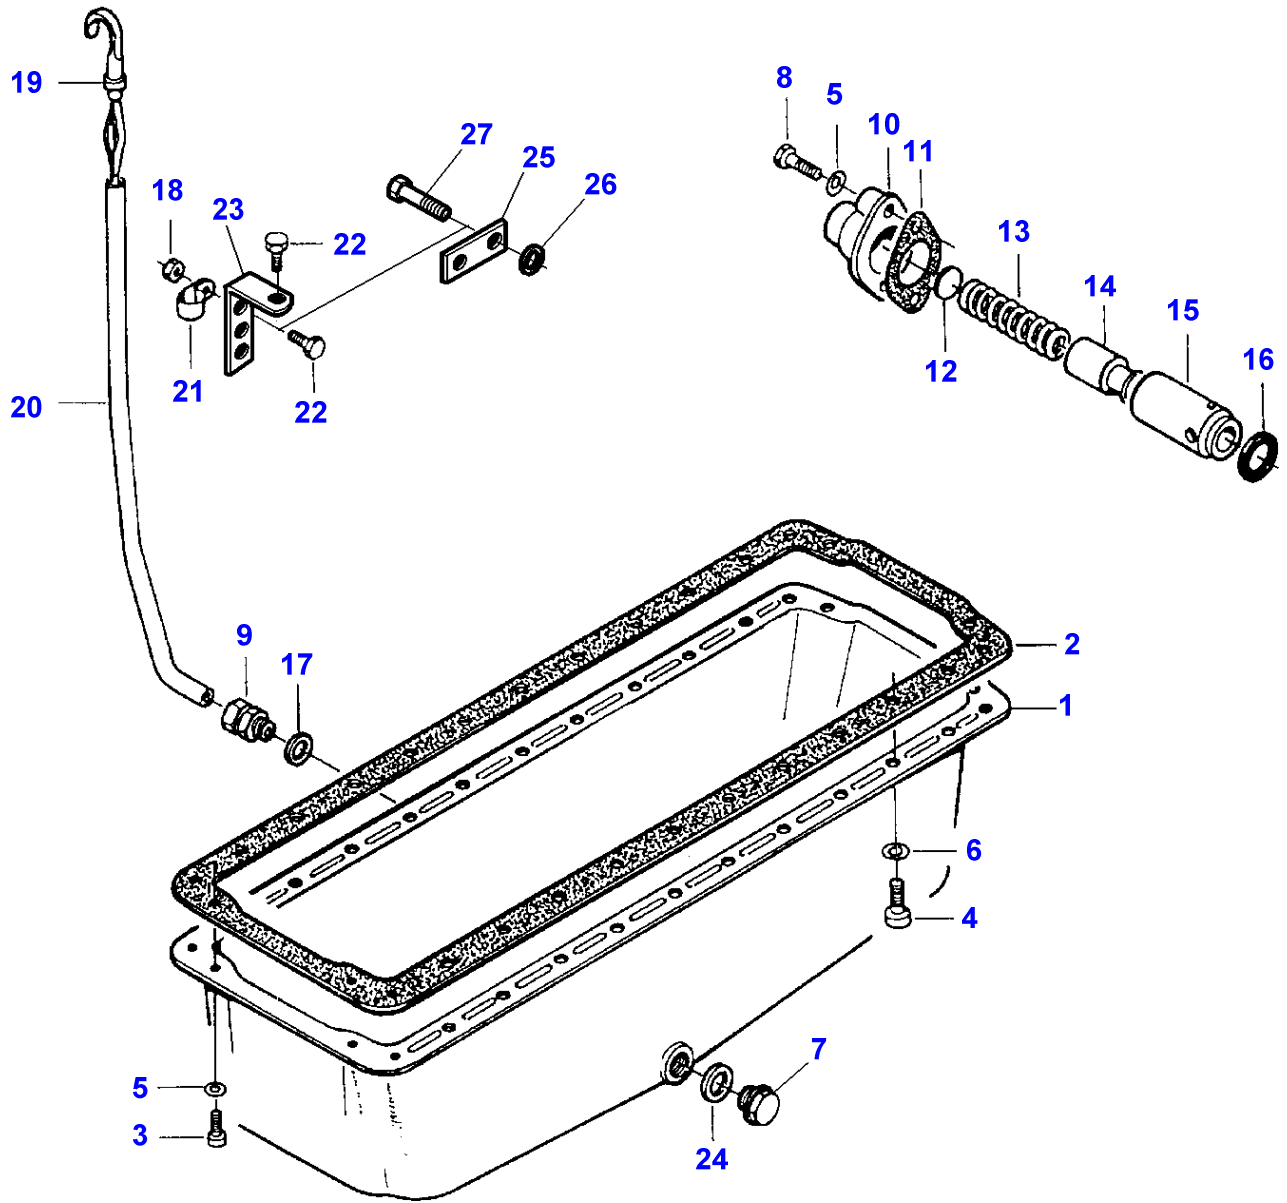

MASSEY FERGUSON

MF 30/31XP/32/34/36/38/40 COMBINE ENGINES, VALMET - 1637219

1637219

CYLINDER HEAD COVER - ENGINE 612DSBIL FROM F 9696

268

Item	Part Number	Qty	Description	Comments
				ENGINE 612DSBIL FROM F 9696
1	V836355473	1	Valve Cover	
2	V836322898	2	Gasket	
3	V528801780	4	Screw	
4	V836119855	4	Washer	
5	V836012841	4	Gasket	
6	V836322245	1	Bracket	
7	V836355302	1	Valve Cover	
8	V836659697	1	Plug	Replace and repair. Old not interchangeable with new V836640091
9	V836647814	1	Tube	
10	V602075528	1	Clamp	
11	V835329746	1	Clamp	

B-HB10-013-A