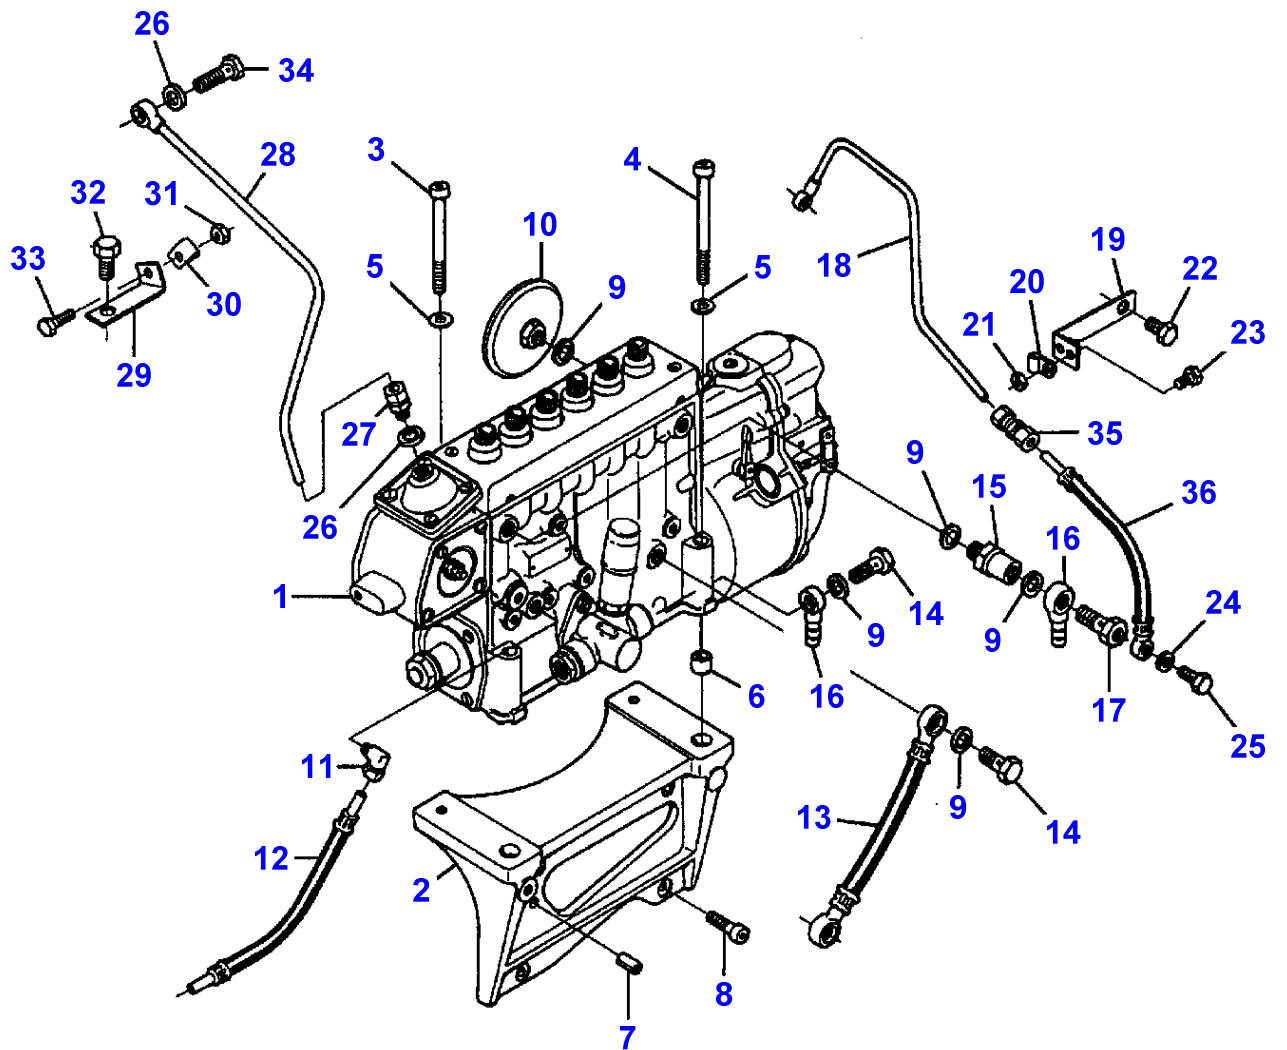

B-HB14-012-A

MASSEY FERGUSON

MF 30/31XP/32/34/36/38/40 COMBINE ENGINES, VALMET - 1637219

1637219

INJECTION PUMP - ENGINE 612DSBIL FROM F 9696

273

Item	Part Number	Qty	Description	Comments
				ENGINE 612DSBIL FROM F 9696
1	V836354560	1	Injection Pump	265HP 7.327
1	V836340447	1	Injection Pump	290HP 7.325
2	V836336358	1	Bracket	
3	V581805130	2	Screw	
4	V581805150	2	Screw	
5	V500151050	4	Washer	
6	V836324870	2	Sleeve	
7	V595954600	2	Pin	
8	V581805020	4	Screw	
9	V615881420	9	Gasket	
10	V836316814	1	Pressure Valve	
11	V641166006	2	Elbow Nipple	
12	V836120491	1	Pipe	
13	V836338624	1	Pipe	
14	V640435010	3	Screw	
15	V836330959	1	Valve	
16	V640255210	2	Pipe	
17	V836007420	1	Screw	
18	V836355051	1	Pipe	
19	V836128482	1	Support	
20	V602070605	1	Clamp	
21	V510600502	1	Nut	
22	V528801740	1	Screw	
23	V528800762	1	Screw	
24	V615570812	2	Gasket	
25	V640435005	1	Screw	
26	V615881216	3	Gasket	
27	V836338993	1	Union	
28	V836338620	1	Pipe	
29	V836338721	1	Support	
30	V602074608	1	Clamp	
31	V510600602	1	Nut	
32	V528801750	1	Screw	
33	V528801082	1	Screw	
34	V640435008	1	Screw	
35	V641136005	1	Union	
36	V836355050	1	Pipe