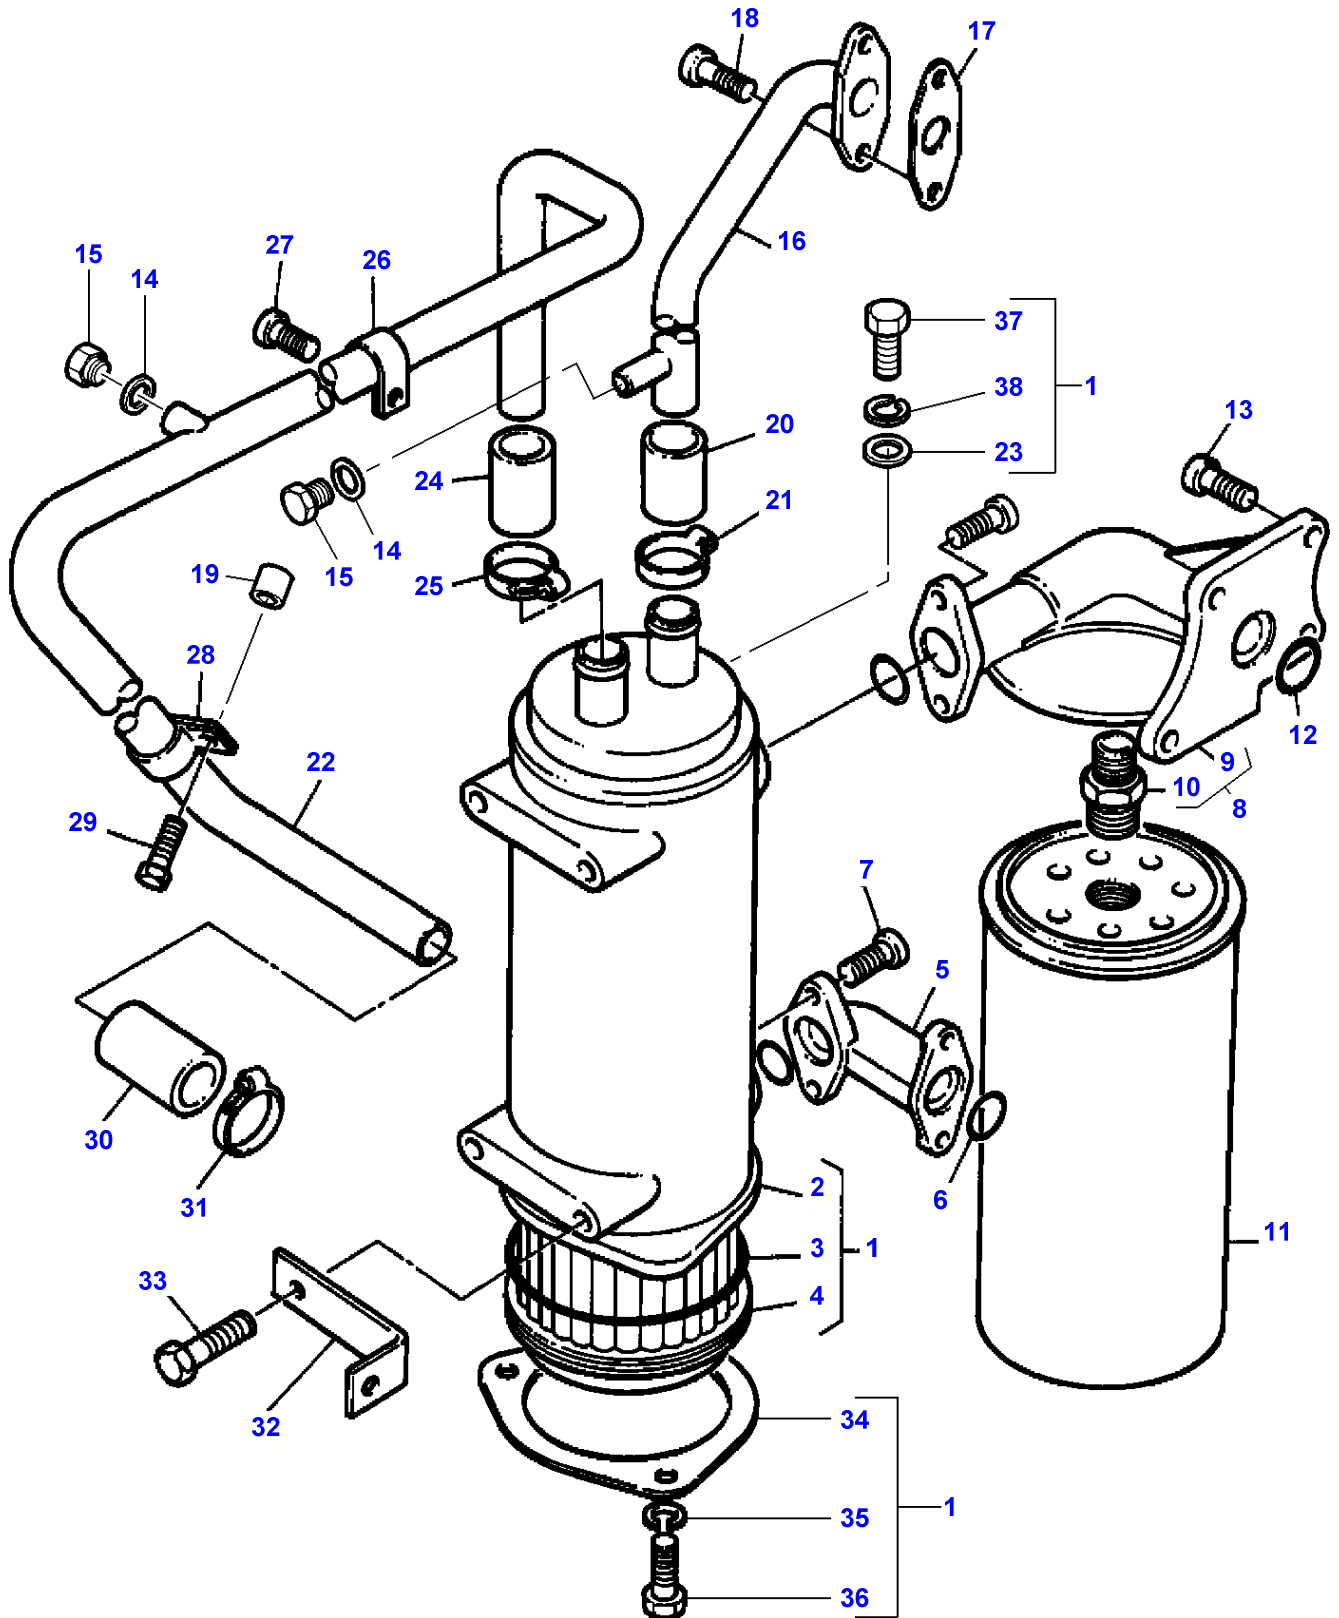

B-HB12-007-A

MASSEY FERGUSON

MF 30/31XP/32/34/36/38/40 COMBINE ENGINES, VALMET - 1637219

1637219

LUBRICATING OIL COOLER - ENGINE 612DSBIL FROM F 9696

271

Item	Part Number	Qty	Description	Comments
				ENGINE 612DSBIL FROM F 9696
1	V836338346	1	Oil Cooler	
2	V836339063	1	Body	(1)
3	V836339061	2	O Ring	(1)
4	V836340636	1	Tube	(1)
5	V836338495	1	Support	
6	V614601930	2	O Ring	
7	V581804620	4	Screw	
8	V836338513	1	Filter Head	
9		1	Filter Head	(8) Not serviced, order REF.8
10	V836338512	1	Union	(8)
11	3637652M1	1	Oil Filter	
12	V614601930	2	O Ring	
13	V581804620	6	Screw	
14	V615571014	2	Seal	Up to Serial or Engine Number F11597 (99.12)
15	V640325110	2	Plug	Up to Serial or Engine Number F11597 (99.12)
16	V836338530	1	Pipe	Up to Serial or Engine Number F11597 (97.06)
	V836359519	1	Pipe	From Serial or Engine Number F11597 (99.12)
17	V836328010	1	Gasket	
18	V581804600	2	Screw	
19	V836338581	1	Distance Piece	
20	V836329496	1	Hose	
21	V602088532	2	Clamp	
22	V836359520	1	Pipe	Up to Serial or Engine Number F11597 (97.06)
	V836359520	1	Pipe	From Serial or Engine Number F11597 (99.12)
23	V500150532	1	Washer	(1)
24	V836329496	1	Hose	
25	V602088532	2	Clamp	
26	V602074620	1	Clamp	
27	V528801360	1	Screw	
28	V602074620	1	Clamp	
29	V529801530	1	Screw	
30	V836329496	1	Hose	
31	V602088532	2	Clamp	
32	V836338514	1	Support	
33	V528801360	2	Screw	
34	V836339395	1	Cover	(1)
35	V500950602	3	Washer	(1)
36	V528801062	3	Screw	(1)
37	V528800752	1	Screw	(1)
38	V500450502	1	Washer	(1)