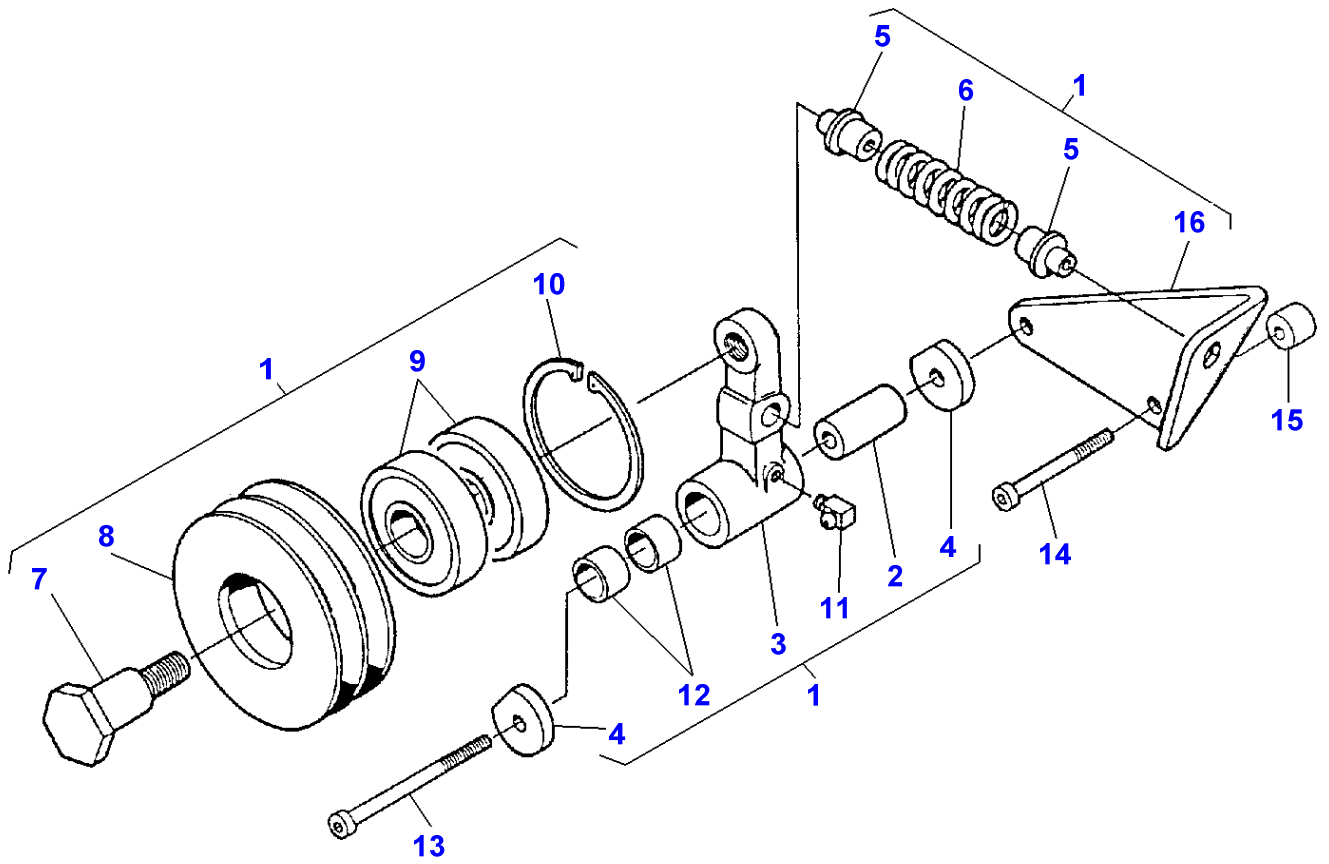

B-HB23-016-A

MASSEY FERGUSON

MF 30/31XP/32/34/36/38/40 COMBINE ENGINES, VALMET - 1637219

1637219

BELT TENSIONER - ENGINE 612DSBIL FROM F 9696

285

Item	Part Number	Qty	Description	Comments
				ENGINE 612DSBIL FROM F 9696
1	V836355973	1	Tensioner	
2	V836655971	1	Sleeve	(1)
3	V836655796	1	Housing	(1)
4	V836655972	2	Washer	(1)
5	V836352611	2	Spring Plate	(1)
6	V836352610	1	Spring	(1)
7	V835328920	1	Shaft	(1)
8	V835328919	1	Pulley	(1)
9	V610063044	2	Bearing Assy	(1)
10	V617330052	1	Circlip	(1)
11	V644481006	1	Nipple	(1)
12	V836655981	2	Bush	(1)
13	V581704770	1	Screw	
14	V581804680	1	Screw	
15	V836136475	2	Bush	
16	V836352785	1	Bracket	(1)