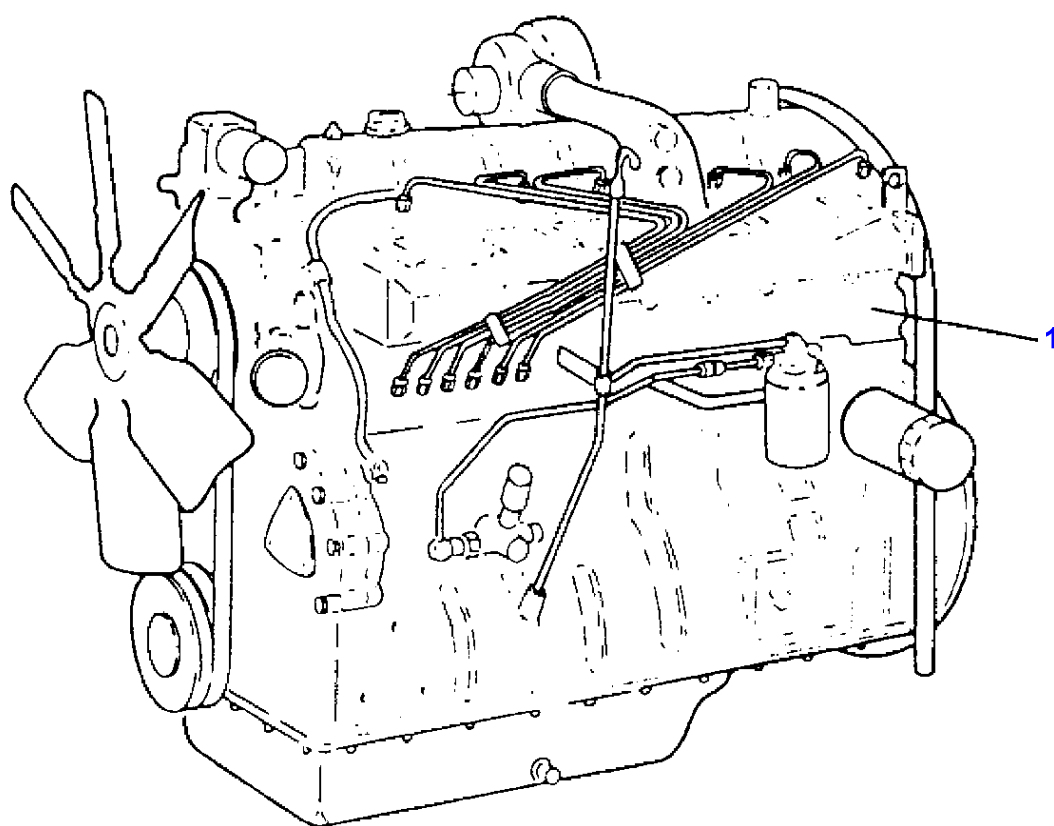

B-0001-084-A

MASSEY FERGUSON**MF 30/31XP/32/34/36/38/40 COMBINE ENGINES, VALMET - 1637219****1637219****SECTION DIVIDER - ENGINE 612DSBIL****260**

Item	Part Number	Qty	Description	Comments
				ENGINE 612DSBIL
1	D46499900	1	Engine	[A] 612DSBIL MF38/265CH From Serial or Engine Number 50231
1	D46494800	1	Engine	[A] 612DSBIL MF40/290CH From Serial or Engine Number 50231
1				[A] SERIAL NUMBER COMBINE HARVESTER