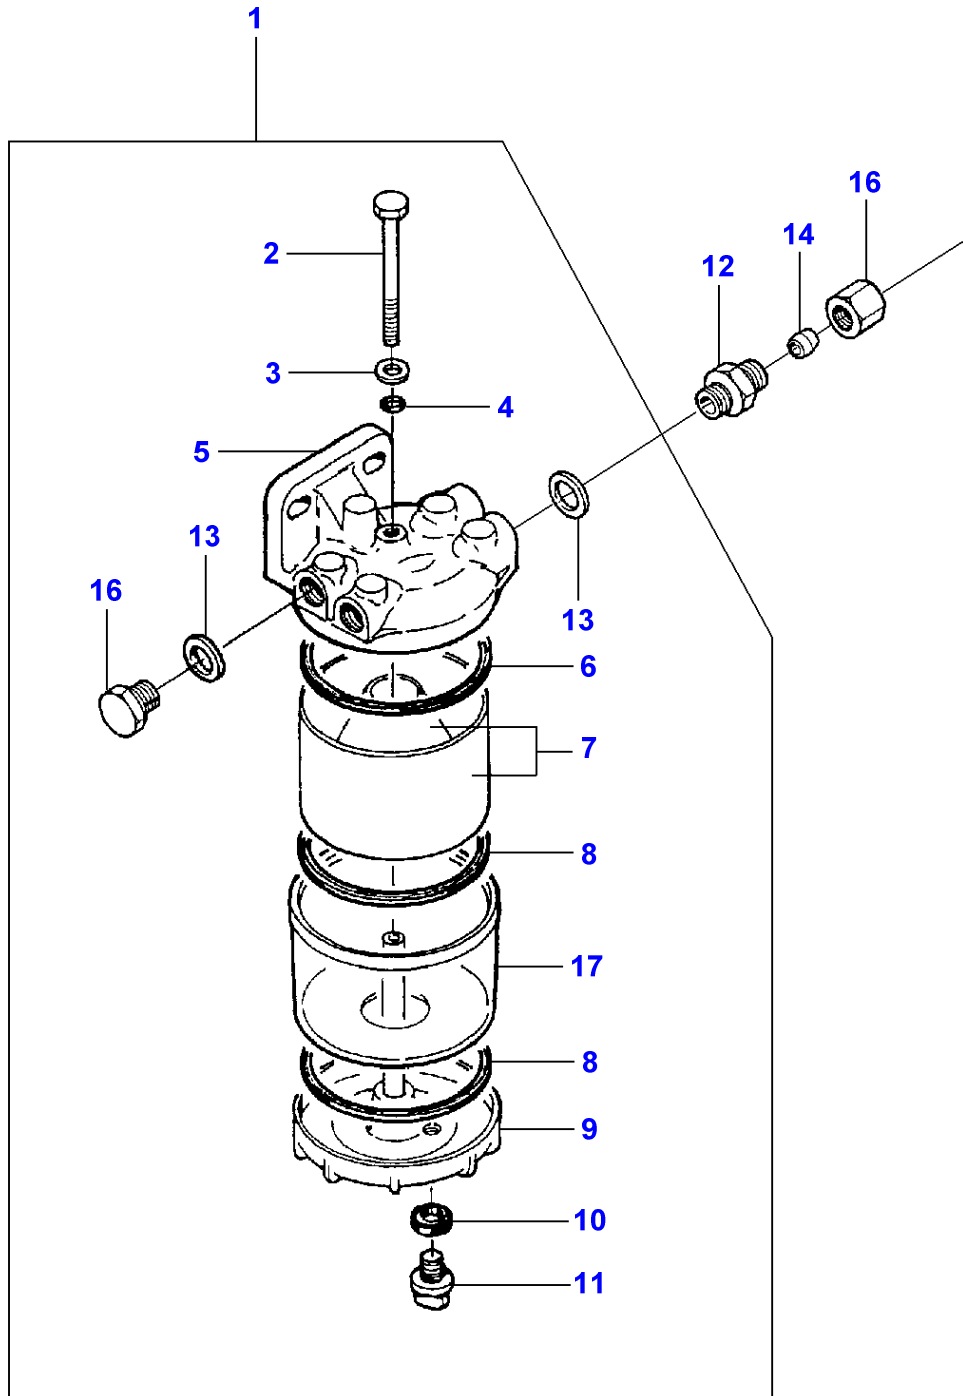

B-HB30-005-A

MASSEY FERGUSON

MF 30/31XP/32/34/36/38/40 COMBINE ENGINES, VALMET - 1637219

1637219

SEDIMENTER - ENGINE 612DSBIL FROM F 9696

278

Item	Part Number	Qty	Description	Comments
				ENGINE 612DSBIL FROM F 9696
1	V836640098	1	Sediment Bowl	
2	V836015149	1	Screw	(1)
3	V836015918	1	Washer	(1)
4	V836015919	1	O Ring	(1)
5	V836015960	1	Filter Head	(1)
6	V835330014	1	Gasket	(1)
7	V835339420	1	Filter Insert	(1)
8	V835330015	2	Gasket	(1)
9	V836640098	1	Sediment Bowl	(1)
10	V836015147	1	Gasket	(1)
11	V836015148	1	Plug	(1)
12	V835329832	2	Union	
13	V615581317	4	Seal	(1)
14	V641596010	2	Olive	
15	V641626010	2	Nut	
16	V836117323	2	Plug	(1)
17	V836015144	1	Bowl	(1)