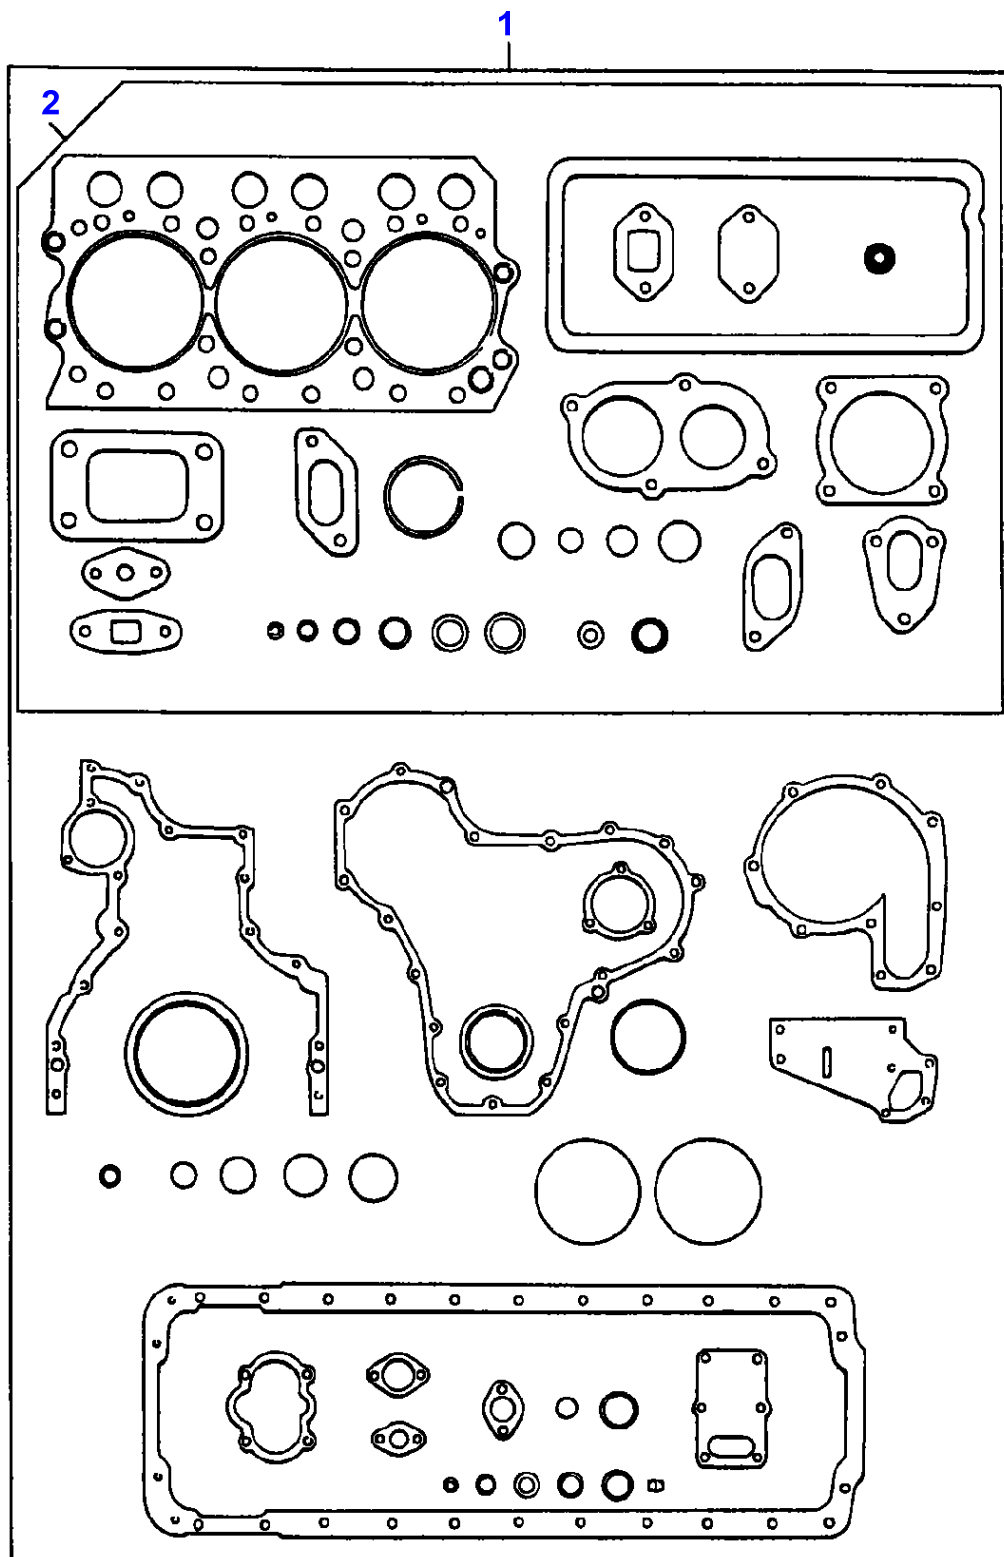

MASSEY FERGUSON

MF 30/31XP/32/34/36/38/40 COMBINE ENGINES, VALMET - 1637219

1637219

INTERCOOLER - ENGINE 612DSBIL FROM F 9696

291

Item	Part Number	Qty	Description	Comments
				ENGINE 612DSBIL FROM F 9696
1	V836338780	1	Housing	
2	V581804640	7	Screw	
3	V836328116	1	Cooler	
4	V836146021	1	Plug	From Serial or Engine Number E 5869
5	V836336394	1	Manifold	
6	V836324568	1	Gasket	
7	V836338227	1	Cover	
8	V500950800	4	Washer	
9	V528801400	4	Screw	
10	V529801580	12	Setscrew	
11	V500950800	12	Washer	
12	V836006803	6	Joint	
13	V615882227	2	Gasket	
14	V836114958	1	Plug	
15	V614601930	6	O Ring	
16	V836338316	3	Flange	
17	V836120989	6	Washer	
18	V528801400	6	Screw	
19	V602087528	4	Clamp	
20	V836329496	2	Hose	
21	V836355457	1	Pipe	
22	V641176018	1	Union	
23	V836338546	1	Pipe	
24	V602074620	1	Clamp	
25	V602087528	2	Clamp	
26	V836329496	1	Hose	
27	V615881420	1	Gasket	
28	V640046014	1	Plug	
29	V500950800	7	Washer	
30	V640045022	5	Plug	
31	V615882227	5	Gasket	
32	V835336601	5	Screw	

B-HB28-007-A