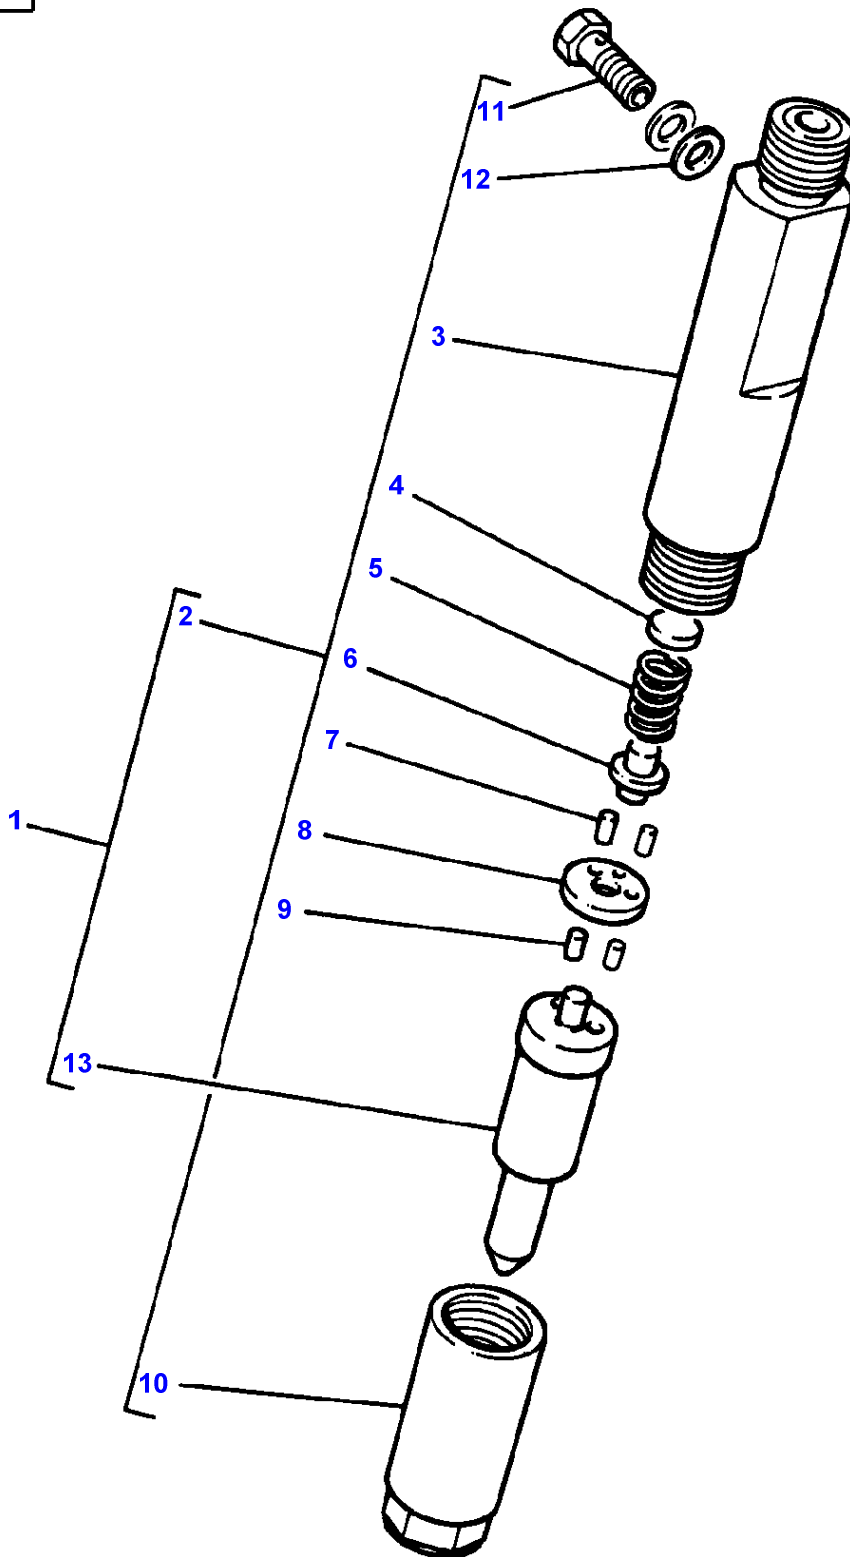

B-HB17-010-A

Item	Part Number	Qty	Description	Comments
				ENGINE 612DSBIL FROM F 9696
1	V836339180	1	Atomiser	See Page - Reference Number 276/1
2	V835331100	1	Atomiser	(1)
3		X	Holder	(2)
				Not serviced, order REF.2
4	V835339235	X	Shim	(2)
				Thickness 1.00MM
4	V835339236	X	Shim	(2)
				Thickness 1.02MM
4	V835339237	X	Shim	(2)
				Thickness 1.04MM
4	V835339238	X	Shim	(2)
				Thickness 1.06MM
4	V835339239	X	Shim	(2)
				Thickness 1.08MM
4	V835339240	X	Shim	(2)
				Thickness 1.10MM
4	V835339241	X	Shim	(2)
				Thickness 1.12MM
4	V835339242	X	Shim	(2)
				Thickness 1.14MM
4	V835339243	X	Shim	(2)
				Thickness 1.16MM
4	V835339244	X	Shim	(2)
				Thickness 1.18MM
4	V835339245	X	Shim	(2)
				Thickness 1.20MM
4	V835339246	X	Shim	(2)
				Thickness 1.22MM
4	V835339247	X	Shim	(2)
				Thickness 1.24MM
4	V835339248	X	Shim	(2)
				Thickness 1.26MM
4	V835339249	X	Shim	(2)
				Thickness 1.28MM
4	V835339250	X	Shim	(2)
				Thickness 1.30MM
4	V835339251	X	Shim	(2)
				Thickness 1.32MM
4	V835339252	X	Shim	(2)
				Thickness 1.34MM
4	V835339253	X	Shim	(2)
				Thickness 1.36MM
4	V835339254	X	Shim	(2)
				Thickness 1.38MM
4	V835339255	X	Shim	(2)
				Thickness 1.40MM
4	V835339256	X	Shim	(2)
				Thickness 1.42MM
4	V835339257	X	Shim	(2)
				Thickness 1.44MM
4	V835339258	X	Shim	(2)
				Thickness 1.46MM
4	V835339259	X	Shim	(2)
				Thickness 1.48MM
4	V835339260	X	Shim	(2)
				Thickness 1.50MM
4	V835339261	X	Shim	(2)
				Thickness 1.52MM
4	V835339262	X	Shim	(2)
				Thickness 1.54MM
4	V835339263	X	Shim	(2)
				Thickness 1.56MM
4	V835339264	X	Shim	(2)
				Thickness 1.58MM
4	V835339265	X	Shim	(2)
				Thickness 1.60MM
4	V835339266	X	Shim	(2)
				Thickness 1.62MM