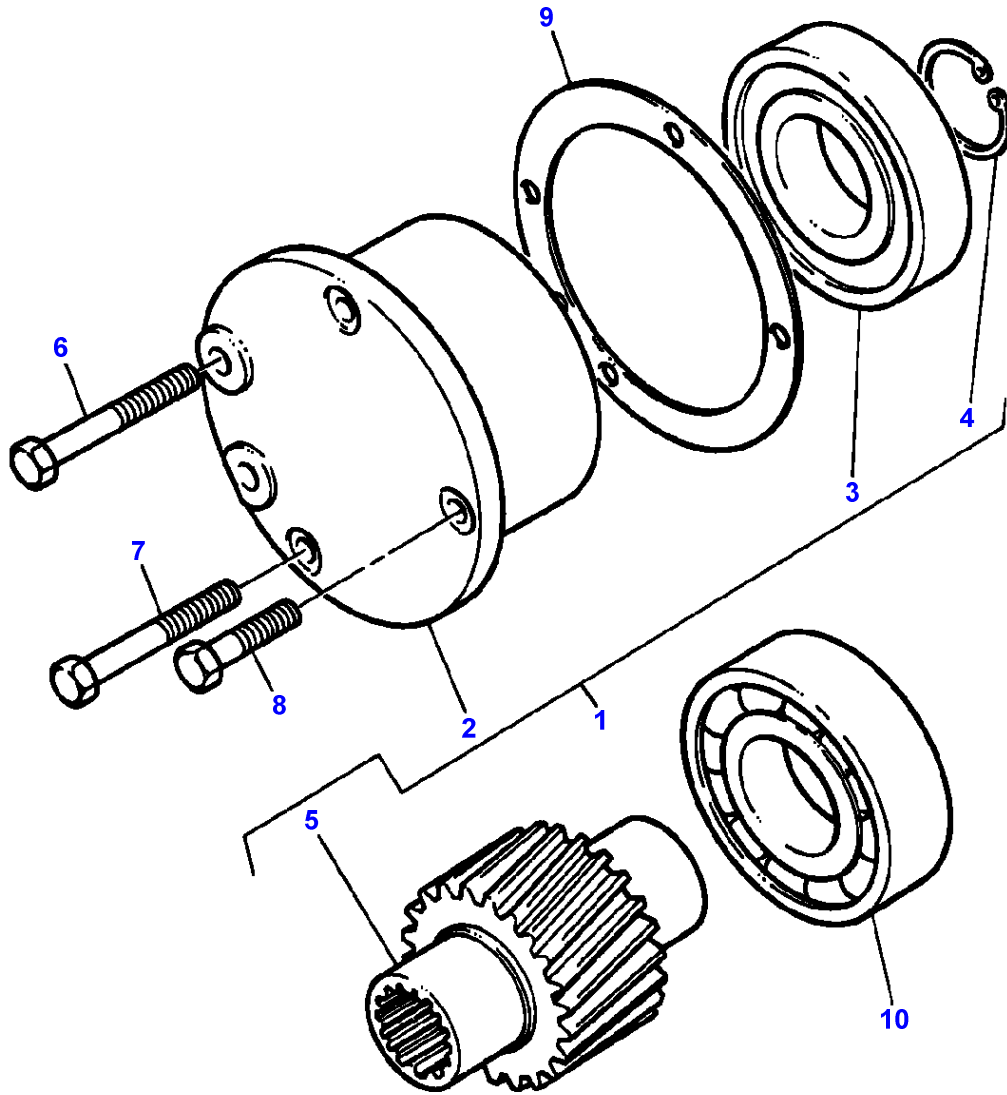

B-HB22-006-A

MASSEY FERGUSON

MF 30/31XP/32/34/36/38/40 COMBINE ENGINES, VALMET - 1637219

1637219

DRIVE - ENGINE 612DSBIL FROM F 9696

283

Item	Part Number	Qty	Description	Comments
				ENGINE 612DSBIL FROM F 9696
1	V836324279	1	Drive	
2	V836120881	1	Bearing Housing	(1)
3	V610060094	1	Bearing Assy	(1)
4	V617330031	1	Circlip	(1)
5	V836122843	1	Shaft	(1)
6	V529801460	1	Screw	
7	V529801550	2	Screw	
8	V528801400	1	Screw	
9	V836117338	1	Gasket	
10	V610060090	1	Bearing Assy