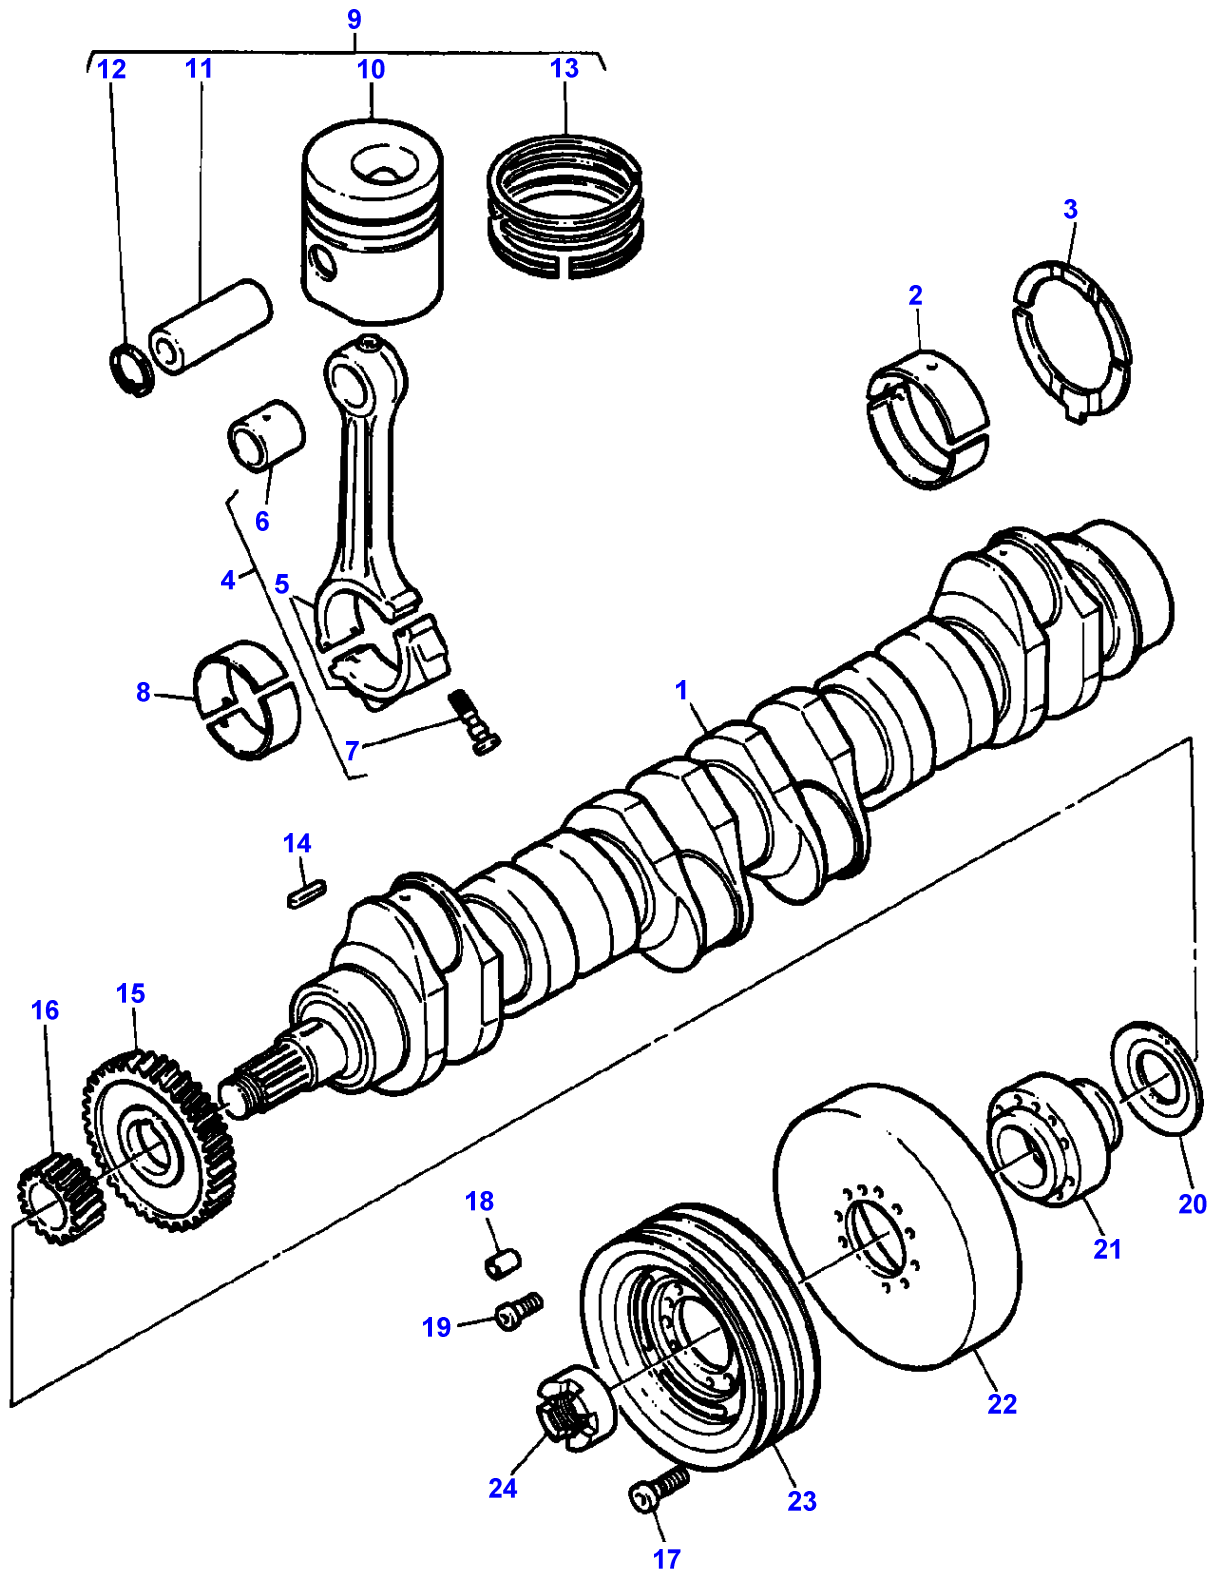

B-HB05-009-A

MASSEY FERGUSON

MF 30/31XP/32/34/36/38/40 COMBINE ENGINES, VALMET - 1637219

1637219

CRANKSHAFT, PISTONS AND CONNECTING RODS - ENGINE 612DSBIL FROM F 9696

265

Item	Part Number	Qty	Description	Comments
				ENGINE 612DSBIL FROM F 9696
1	V836359043	1	Crankshaft	
2	V836655514	7	Bearing	Diameter STANDARD
	V836655536	7	Bearing	Thickness (-) 0.25MM Diameter 84,735MM Diameter 84,770MM Replace and repair. Old not interchangeable with new 3637632M91
2	V836655537	7	Bearing	Thickness (-) 0.50MM Diameter 84,485MM Diameter 84,520MM Replace and repair. Old not interchangeable with new 3637633M91
2	V836655538	7	Bearing	Thickness (-) 1.00MM Diameter 83,985MM Diameter 84,020MM Replace and repair. Old not interchangeable with new 3637634M91
2	V836655539	7	Bearing	Thickness (-) 1.50MM Diameter 83,485MM Diameter 83,520MM Replace and repair. Old not interchangeable with new 3637636M1
3	V836119459	2	Chock	
	V836120332	2	Thrust Washer	Thickness (-) 0.1MM
	V836120333	2	Thrust Washer	Thickness (-) 0.2MM
4	V836338795	6	Conrod	2971-2990G. E
	V836338796	6	Conrod	2991-3010G. F
	V836338797	6	Conrod	3011-3030G. G
	V836338798	6	Conrod	3031-3050G. H
	V836338799	6	Conrod	3051-3070G. I
	V836338800	6	Conrod	3071-3090G. J
	V836338801	6	Conrod	3091-3110G. K
	V836338802	6	Conrod	3111-3130G. L
	V836338803	6	Conrod	3131-3150G. M
	V836338804	6	Conrod	3151-3170G. N
	V836338805	6	Conrod	3171-3190G. O
	V836338806	6	Conrod	3191-3210G. P
	V836338807	6	Conrod	3211-3230G. R
	V836338808	6	Conrod	3231-3250G. S
	V836338809	6	Conrod	3251-3270G. T
	V836338810	6	Conrod	3271-3290G. U
	V836338811	6	Conrod	3291-3310G. V
	V836338812	6	Conrod	3311-3330G. X
	V836338813	6	Conrod	3331-3350G. Y
	V836338814	6	Conrod	3351-3370G. Z
5		1	Conrod	(4) Not serviced, order REF.4
6	3637624M1	1	Bush	(4)
7	V836336296	12	Screw	(4)
8	3637626M91	6	Bearing	Diameter STANDARD
	3637627M91	6	Bearing	Thickness (-) 0.25MM Diameter 72,731MM Diameter 72,750MM
8	3637628M91	6	Bearing	Thickness (-) 0.50MM Diameter 72,481MM Diameter 72,500MM
8	3637629M91	6	Bearing	Thickness (-) 1.00MM Diameter 71,981MM Diameter 72,000MM
8	V836338653	6	Bearing	Thickness (-) 1.50MM Diameter 71,481MM Diameter 71,500MM
9	3637619M91	6	Piston	
10		1	Piston	(9) Not serviced, order REF.9
11		1	Pin	(9) Not serviced, order REF.9
12		12	Circlip	(9) Not serviced, order REF.9
13	V836339201	6	Kit, Piston Ring	(9)
14	V603345110	1	Key	
15	V836119550	1	Pinion	
16	V836122840	1	Pinion	