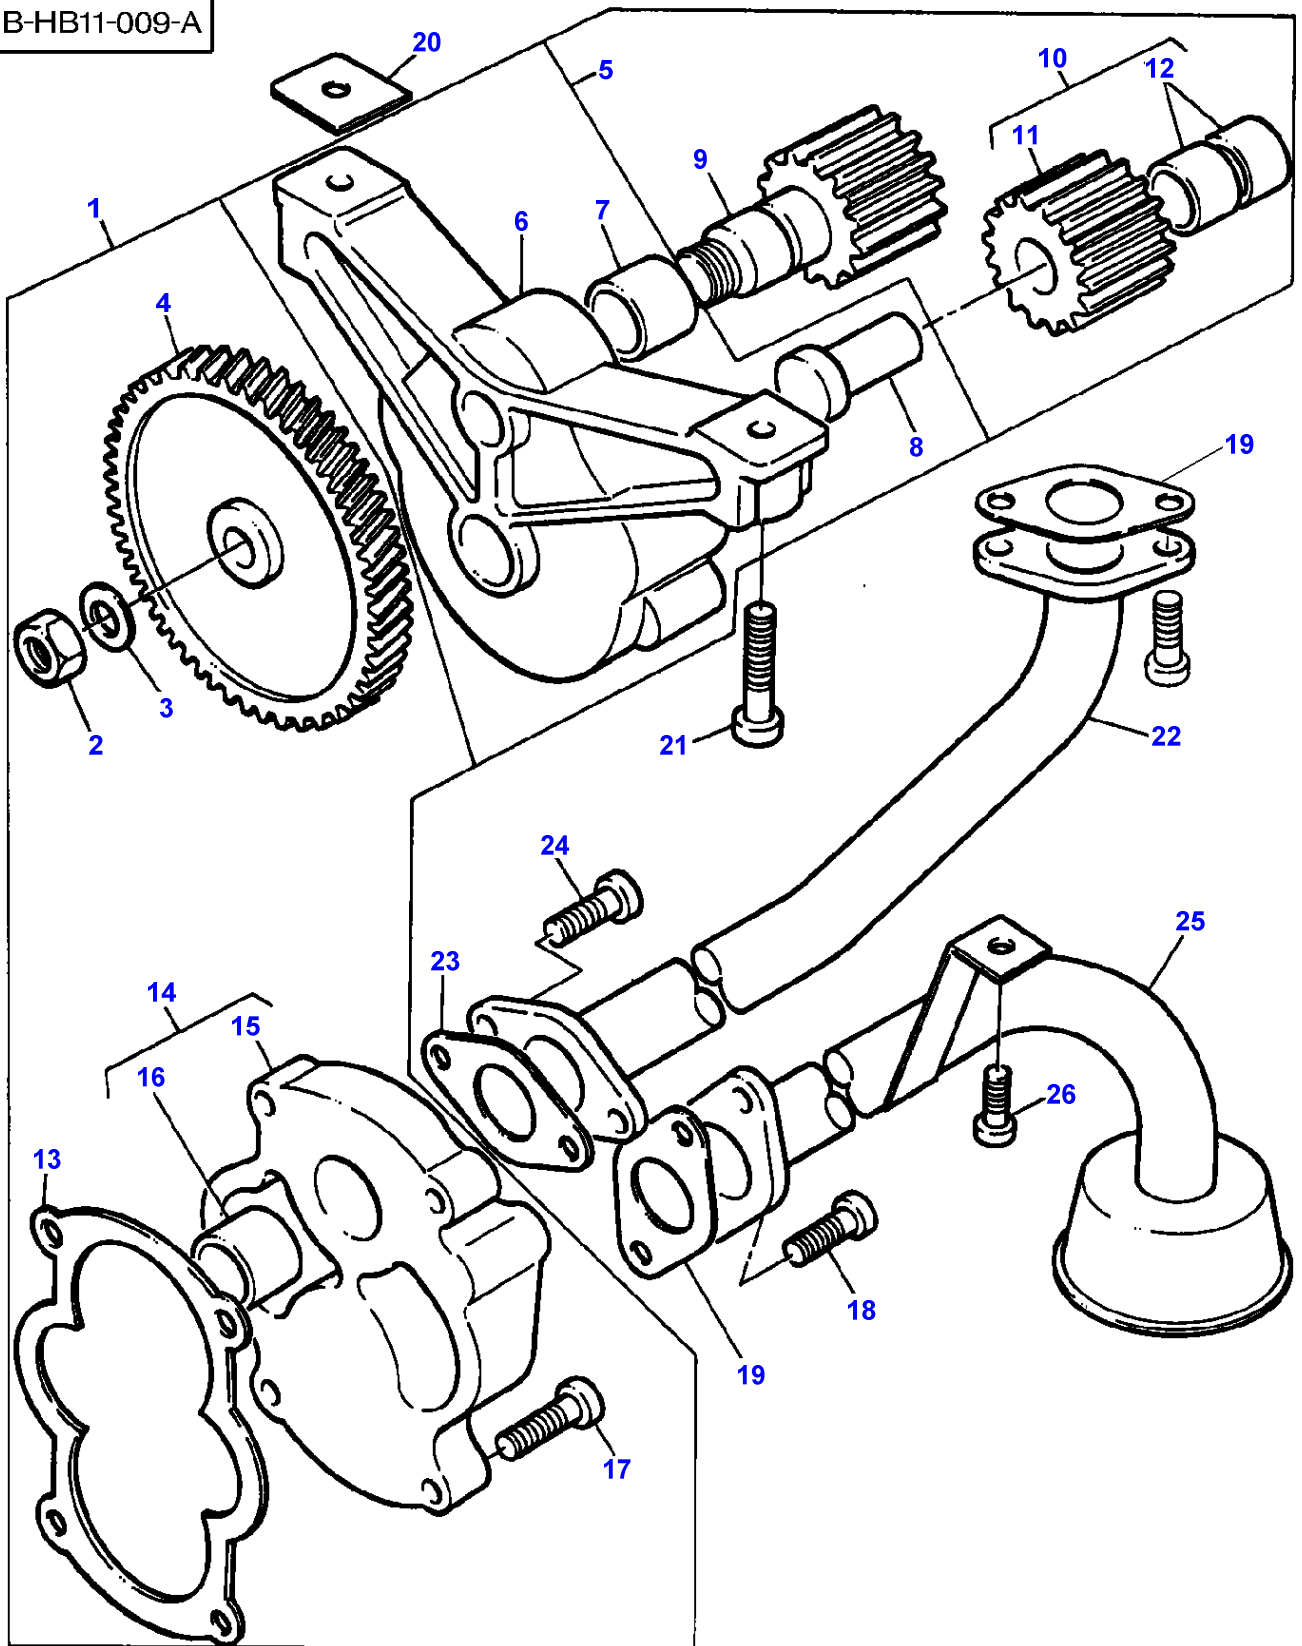

B-HB11-009-A

MASSEY FERGUSON

MF 30/31XP/32/34/36/38/40 COMBINE ENGINES, VALMET - 1637219

1637219

LUBRICATING OIL PUMP - ENGINE 612DSBIL FROM F 9696

270

Item	Part Number	Qty	Description	Comments
				ENGINE 612DSBIL FROM F 9696
1	3637653M91	1	Oil Pump	
2	V504861000	1	Nut	(1)
3	V836122910	1	Washer	(1)
4	V836338667	1	Gear	(1)
5	V836338186	1	Housing	(1)
6		1	Housing	(5) Not serviced, order REF.5
7	V836322909	1	Bush	(5)
8	V836322906	1	Shaft	(5)
9	V836338182	1	Gear	(1)
10	V836338180	1	Gear	(1)
11		1	Gear	(10) Not serviced, order REF.10
12	V836322909	2	Bush	(10)
13	V836338188	1	Gasket	(1)
14	V836338184	1	Cover	(1)
15		1	Cover	(14) Not serviced, order REF.14
16	V836322909	1	Bush	(14)
17	V581804600	4	Screw	(1)
18	V581804600	2	Screw	
19	V836338201	1	Gasket	
20	V836007871	X	Shim	
21	V581805050	2	Screw	
22	V836338619	1	Pipe	
23	V836008449	2	Gasket	
24	V581804600	4	Screw	
25	V836346321	1	Pipe	
26	V581804600	1	Screw