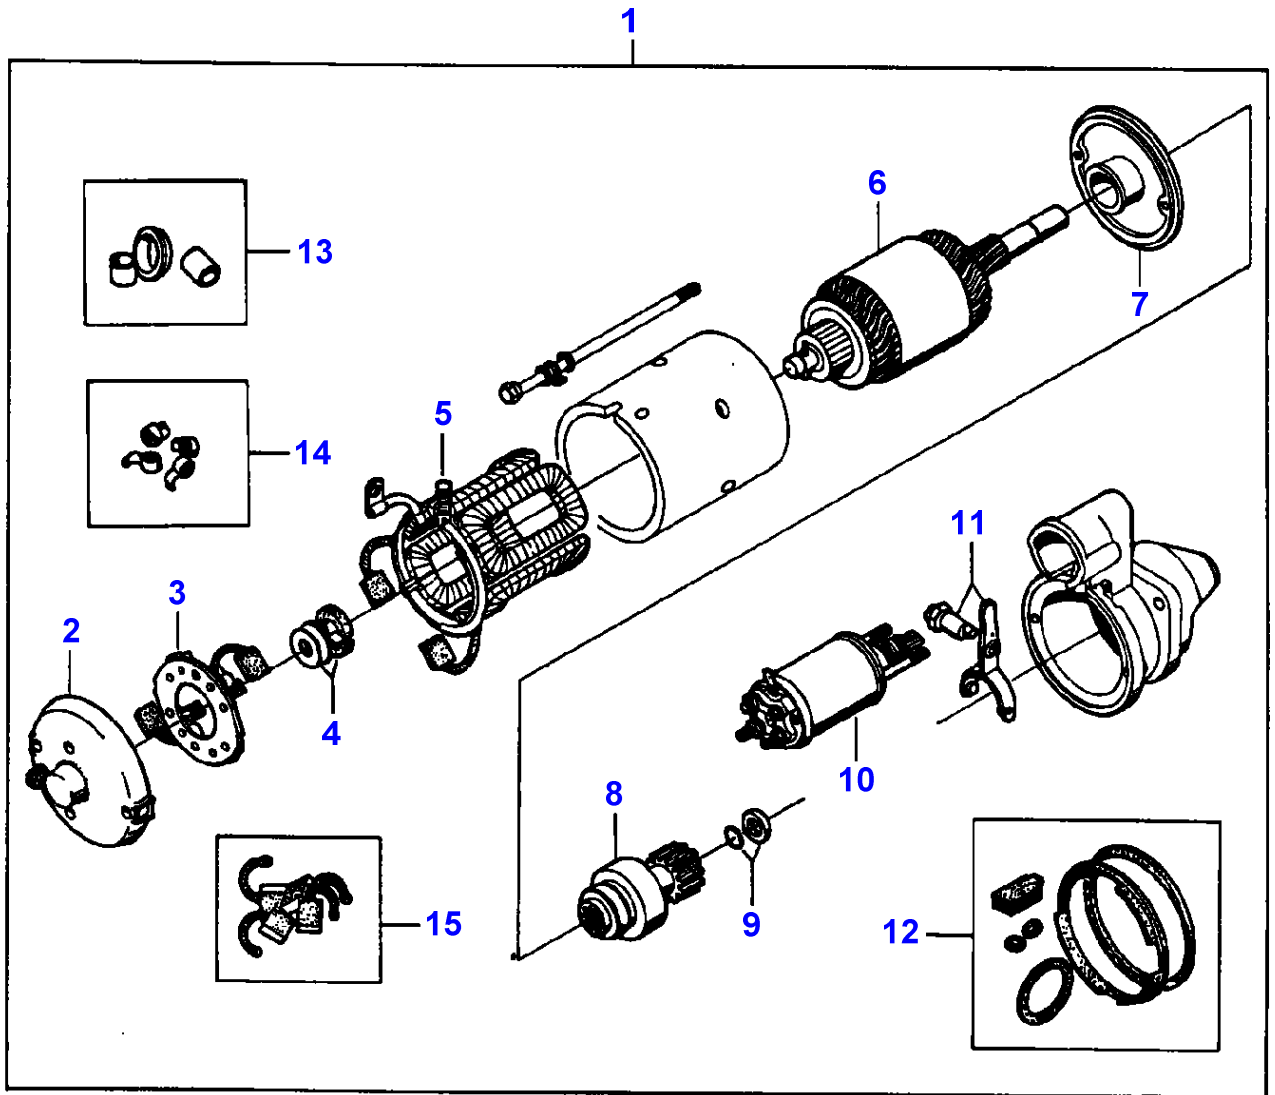

B-HB25-009-A

MASSEY FERGUSON

MF 30/31XP/32/34/36/38/40 COMBINE ENGINES, VALMET - 1637219

1637219

STARTER MOTOR - ENGINE 612DSBIL FROM F 9696

288

Item	Part Number	Qty	Description	Comments
				ENGINE 612DSBIL FROM F 9696
1	V836640938	1	Startermotor	LUCAS M127/2.8
2	V835331862	1	Flange	(1)
3	V836015847	1	Holder	(1)
4	V836015839	1	Bush	(1)
5	V836640938	1	Startermotor	(1)
6	3473800M91	1	Armature	(1)
7	V835331867	1	Flange	(1)
8	V836640947	1	Drive	(1)
9	V835331865	1	Washer	(1)
10	V836640946	1	Solenoid	(1)
11	V835331869	1	Fork	(1)
12	V835331870	1	Kit, Joint	(1)
13	V836015848	1	Kit, Bush	(1)
14	V836015232	1	Kit, Spring	(1)
15	V836015230	1	Kit, Brush	(1)