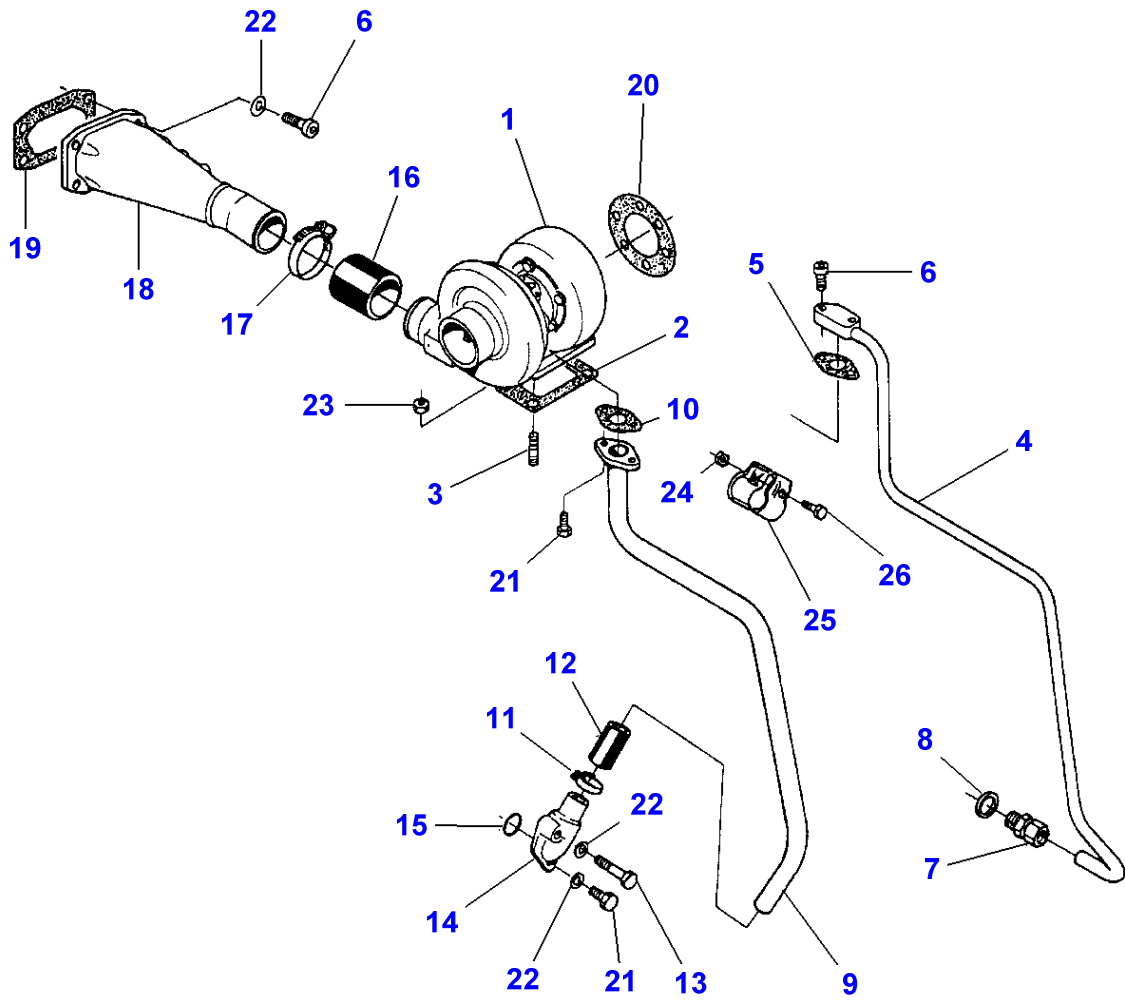

MASSEY FERGUSON

MF 30/31XP/32/34/36/38/40 COMBINE ENGINES, VALMET - 1637219

1637219

TURBOCHARGER-INLET AND EXHAUST MANIFOLD - ENGINE 612DSBIL FROM F 9696

280

Item	Part Number	Qty	Description	Comments
				ENGINE 612DSBIL FROM F 9696
1	V836322794	1	Manifold	
2	V836322793	1	Manifold	
3	V836322795	1	Manifold	
4	V614604958	4	O Ring	
5	V836355436	1	Manifold	
6	V640325018	2	Plug	
7	V615881822	3	Seal	
8	V836355439	1	Breather Pipe	
9	V836122886	6	Joint	
10	V836316519	4	Segment	
11	V504801002	11	Nut	
12	V836020147	1	Nut	
13	V836355437	1	Manifold	
14	V529801460	8	Screw	
15	V836322247	4	Joint	
16	V836119643	1	Plug	
17	V528801380	4	Screw	

B-HB20-008-A