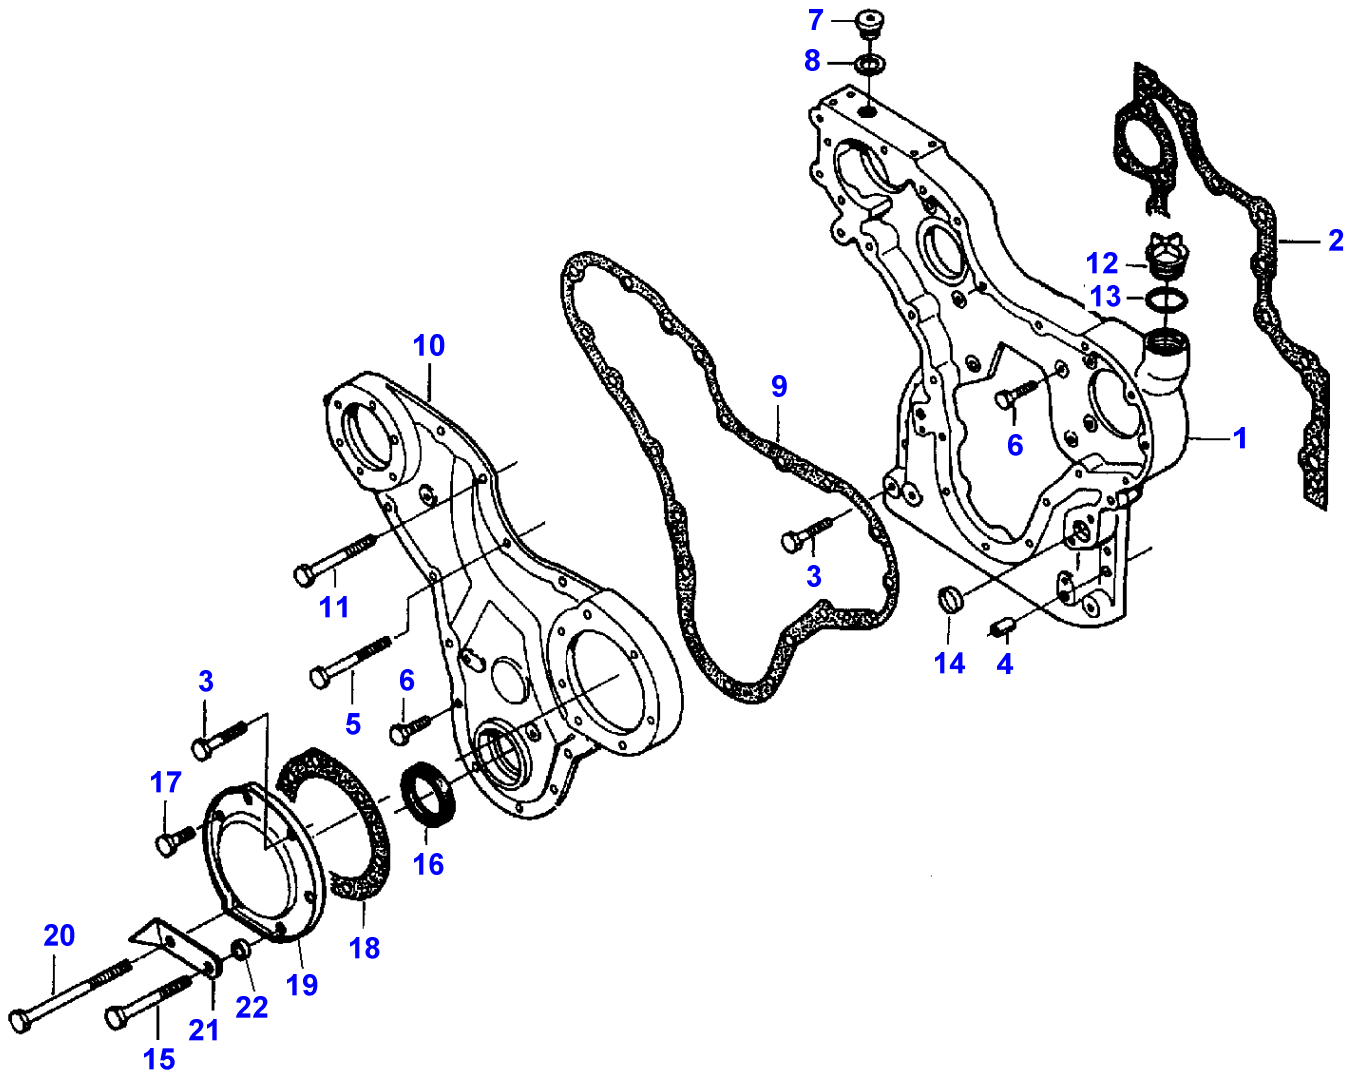

B-HB03-009-A

MASSEY FERGUSON

MF 30/31XP/32/34/36/38/40 COMBINE ENGINES, VALMET - 1637219

1637219

TIMING GEAR HOUSING - ENGINE 612DSBIL FROM F 9696

263

Item	Part Number	Qty	Description	Comments
				ENGINE 612DSBIL FROM F 9696
1	V836352670	1	Gear Case Assy.	
2	V836647419	1	Gasket	
3	V529801440	6	Screw	
4	V598359850	4	Pin	
5	V529801500	3	Screw	
6	V528801400	18	Screw	
7	V640325018	1	Plug	
8	V615881822	1	Seal	
9	V836117329	1	Gasket	
10	V836117328	1	Cover	
11	V529801530	1	Screw	
12	V836017927	1	Plug	
13	V614603540	1	O Ring	
14	V640016026	1	Plug	
15	V529801460	2	Screw	
16	V614105880	1	Seal	Thickness 3MM
	V835328899	1	Chock	
17	V528801360	2	Screw	
18	V836112272	1	Gasket	
19	V836120144	1	Cover	
20	V529801562	1	Screw	
21	V836352823	1	Plate	
22	V836019695	2	Sleeve