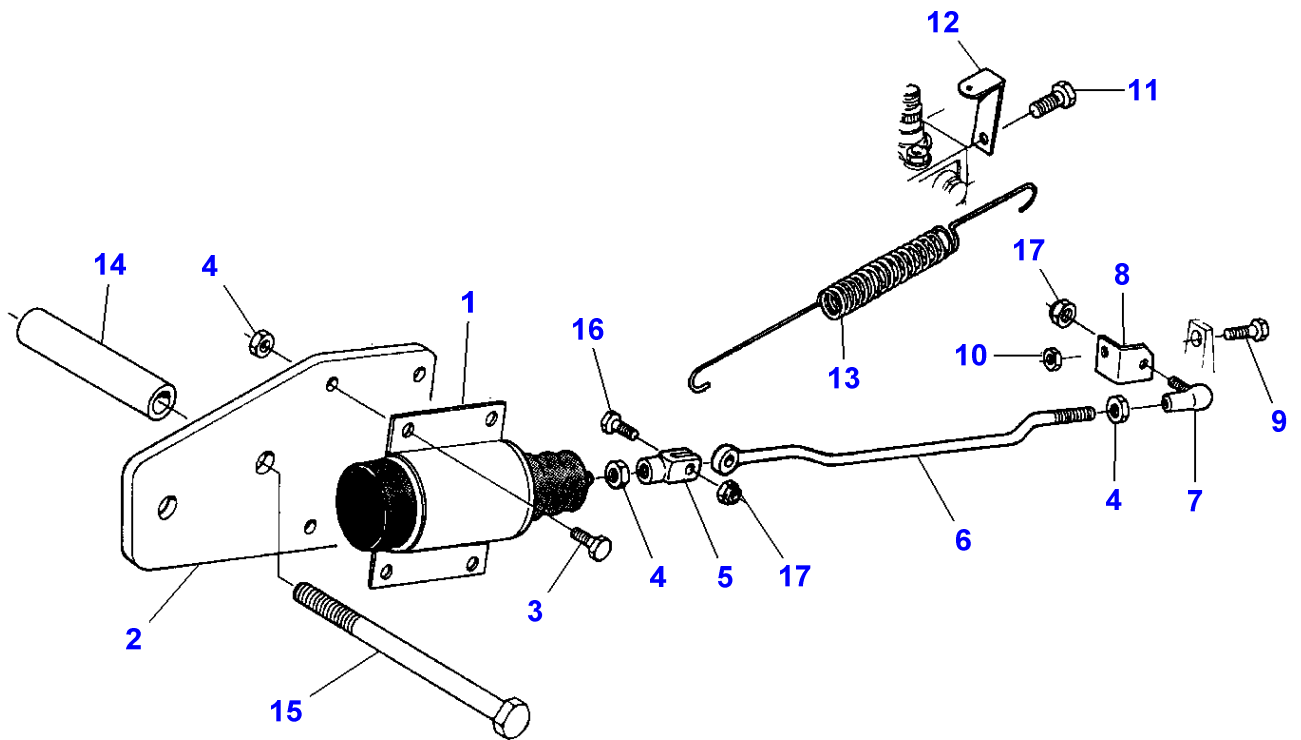

B-HB27-005-A

MASSEY FERGUSON

MF 30/31XP/32/34/36/38/40 COMBINE ENGINES, VALMET - 1637219

1637219

STOP SWITCH - ENGINE 612DSBIL FROM F 9696

289

Item	Part Number	Qty	Description	Comments
				ENGINE 612DSBIL FROM F 9696
1	V835331899	1	Solenoid	12V
2	V836347341	1	Bracket	
3	V528801082	4	Screw	
4	V504600602	5	Nut	
5	V835331901	1	Joint	
6	V836352810	1	Rod	
7	V836330046	1	Joint	
8	V836352811	1	Mounting	
9	V528800782	1	Screw	
10	V504600502	1	Nut	
11	V563804200	1	Screw	
12	V836355166	1	Support	
13	V836352735	1	Spring	
14	V836328421	2	Sleeve	
15	V529801990	2	Screw	
16	V529801102	1	Screw	
17	V510600602	2	Nut