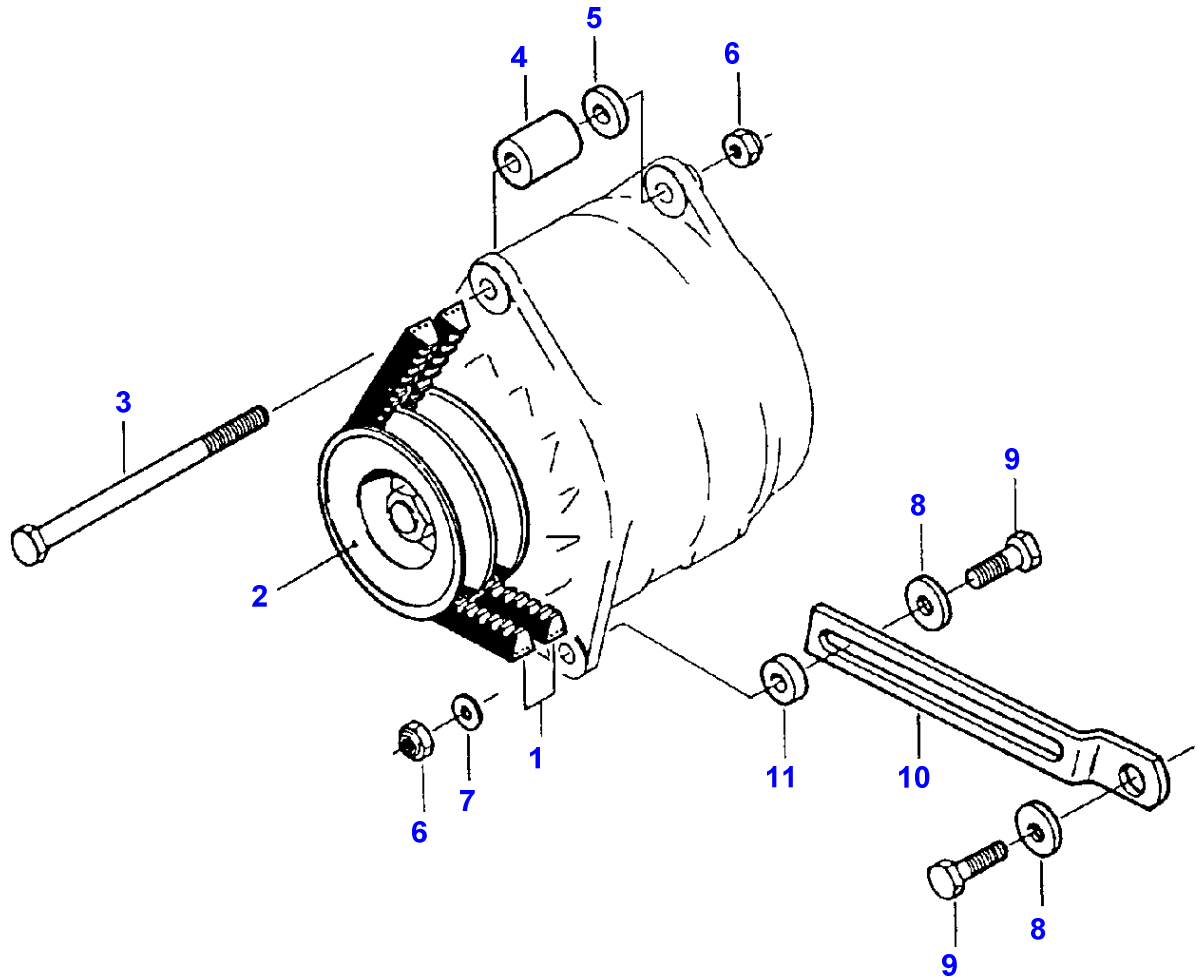

B-HB23-015-A

MASSEY FERGUSON**MF 30/31XP/32/34/36/38/40 COMBINE ENGINES, VALMET - 1637219****1637219****BELT TENSIONER - ENGINE 612DSBIL FROM F 9696****284**

Item	Part Number	Qty	Description	Comments
				ENGINE 612DSBIL FROM F 9696
1	D41990013	2	Belt	
2	V836346226	1	Pulley	
3	V529801580	1	Setscrew	
4	V835338114	1	Distance Piece	
5	V836324956	1	Spacer	
6	V510600802	2	Nut	
7	V500950800	1	Washer	
8	V836120989	2	Washer	
9	V529801420	2	Screw	
10	V836138309	1	Tensioner	
11	V836019387	1	Spacer	