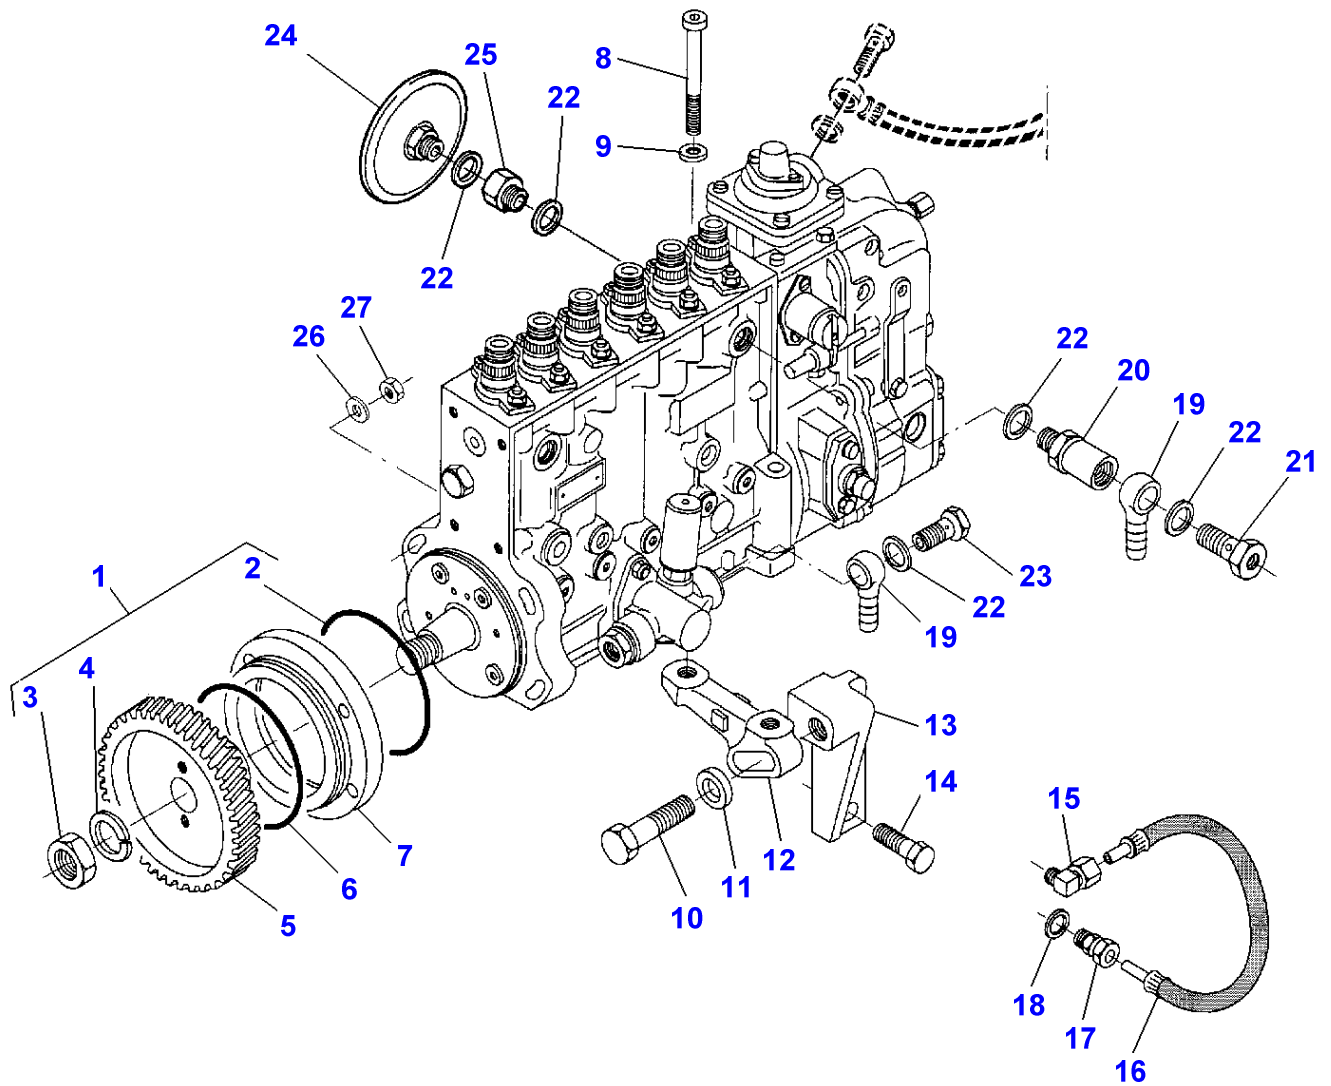

D-HB14-002-A

Item	Part Number	Qty	Description	Comments
				M.F 7272 / M.F 7274
1	V836854811	1	Injection Pump	MF 7274
	V836854800	1	Injection Pump	MF 7272
2	V614609930	1	O Ring	(1)
3	V505612000	1	Nut	(1)
4	V500452002	1	Washer	(1)
5	V836855986	1	Gear	
6	V614609930	1	O Ring	
7	V836855996	1	Ring	
8	V581805150	2	Screw	M10X90
9	V500151050	2	Washer	
10	V529803072	1	Screw	M16X60
11	V836655994	1	Washer	
12	V836855987	1	Support	
13	V836855993	1	Support	
14	V528802640	2	Screw	M14X40
15	V641166006	1	Elbow Nipple	
16	V836120491	1	Pipe	
17	V641086006	1	Connection	
18	V615871014	1	O Ring	
19	V640255210	2	Pipe	
20	V836330959	1	Valve	
21	V836007420	1	Screw	
22	V615881420	7	Gasket	MF 7274
	V615881420	5	Gasket	MF 7272
23	V640435010	1	Screw	
24	V836316814	1	Pressure Valve	MF 7274
25	V836336934	1	Union	MF 7274
26	V500051052	4	Washer	
27	V504801002	4	Nut