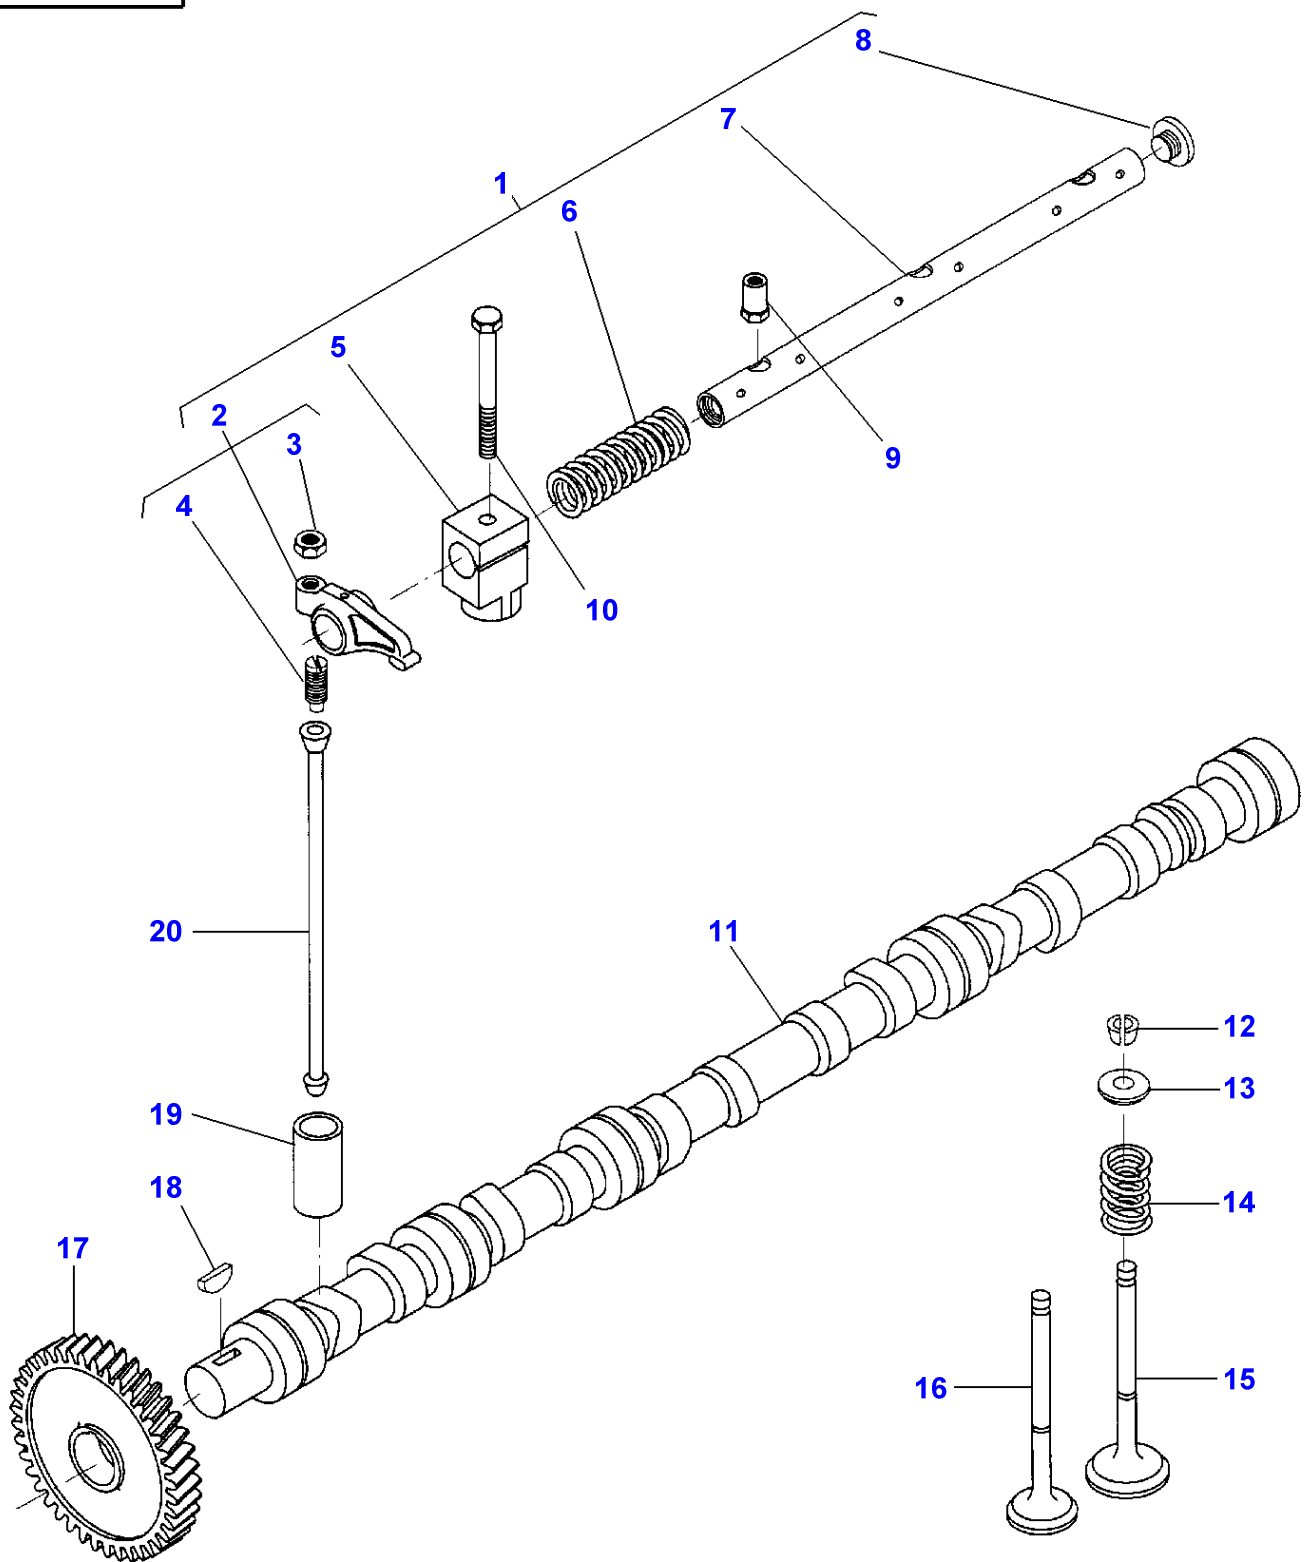

D-HB06-003-A

Item	Part Number	Qty	Description	Comments
				M.F 7272 / M.F 7274
1	V836655911	2	Rocker Shaft	
2	V836655873	6	Rocker	(1)
3	V512861000	6	Nut	(2)
4	V836655866	6	Screw	(2)
5	V836655869	3	Bracket	(1)
6	V836655884	2	Spring	(1)
7	V836655870	1	Shaft	(1)
8	V836655899	2	Plug	(1)
9	V836655406	4	Nut	
10	V529801910	2	Screw	
11	V836846376	1	Camshaft	
	V836324661	1	Bush	Diameter + 0,4 mm
12	V836646382	24	Cotter	
13	V836646381	12	Cup	
	V836652269	X	Ring	Diameter + 0,2 mm
				Exhaust Echapp.
13	V836855347	X	Ring	Diameter + 0,2 mm
				Inlet Admiss.
14	V836646380	12	Spring	
15	V836646356	6	Valve Inlet	
16	V836646357	6	Valve Exhaust	
17	V836855568	1	Gear	
18	V603305760	1	Key	
19	V836014264	12	Tappet	
20	V836355872	12	Rod