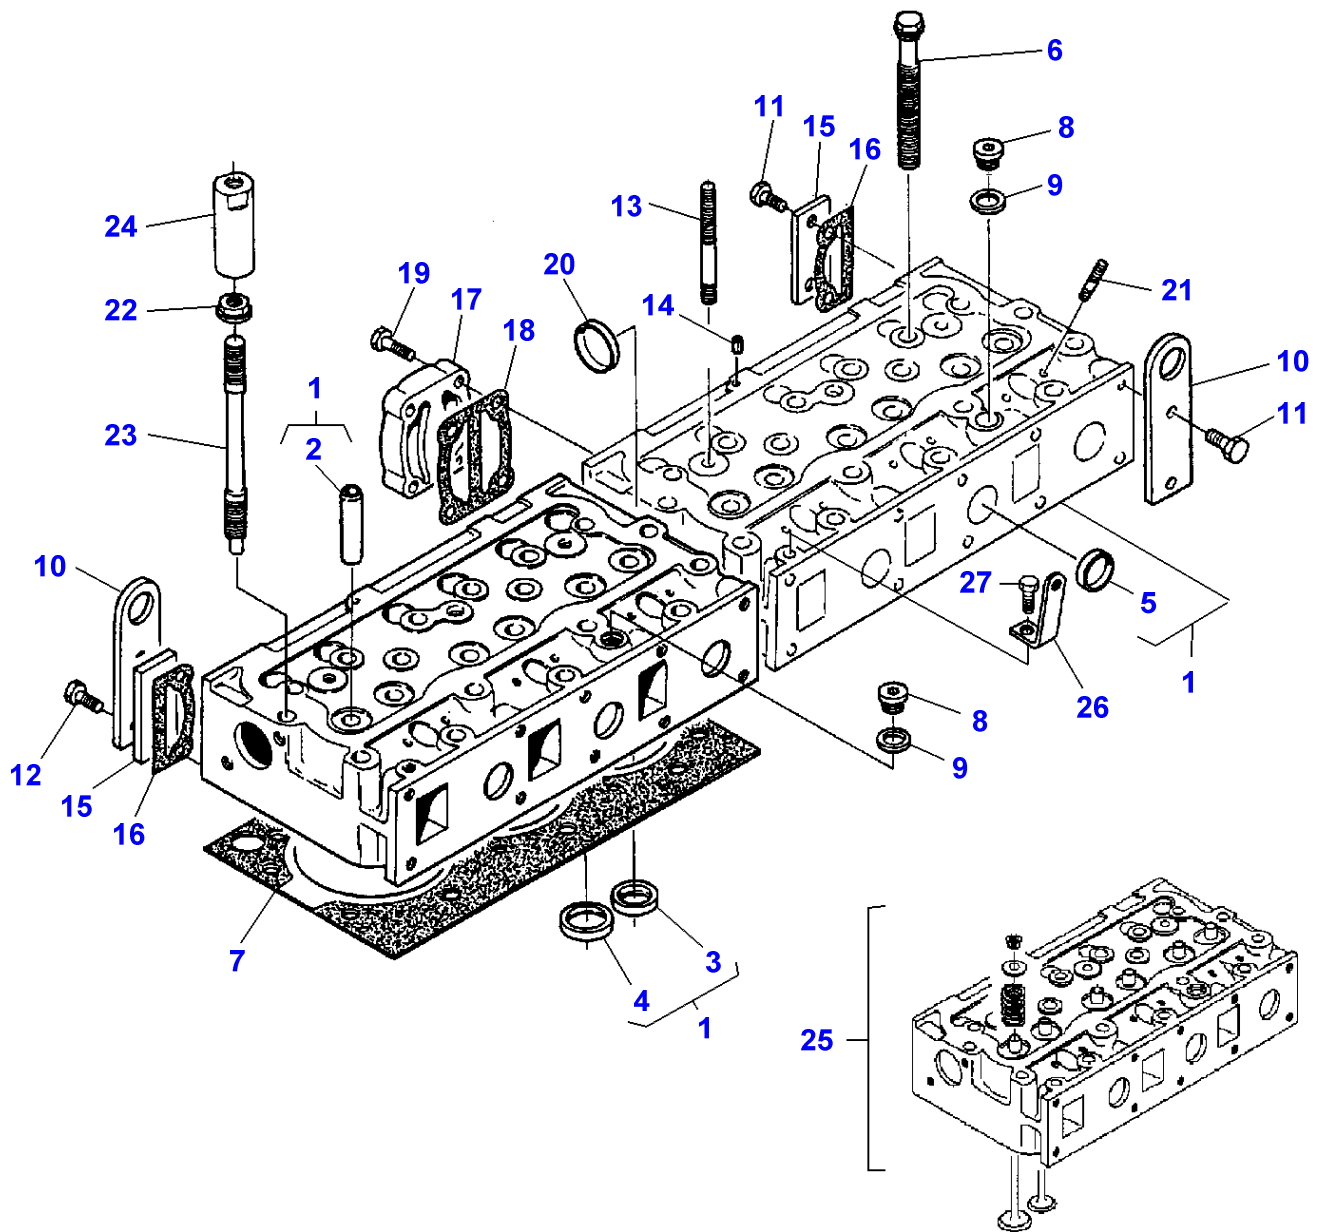

D-HB07-002-A

Item	Part Number	Qty	Description	Comments
				M.F 7272 / M.F 7274
1	V836640897	2	Cylinder Head	+ Valves Soupap
	V836640897	2	Cylinder Head	
2	V836647601	6	Guide	(1)
3	V836647600	3	Kit, Valve	(1)
4	V836647936	3	Kit, Valve	(1)
5	V836647942	5	Plug	(1)
6	V836859104	32	Screw	
7	V836664155	2	Head Gasket	
8	V640325018	1	Plug	
9	V615881822	1	Seal	
10	V836859722	2	Plate	Replace and repair. Old not interchangeable with new V836855349
11	V528801800	4	Screw	M10X25
12	V528801820	2	Screw	M10X35
13	V546801900	4	Stud	M10X75
14	V595959140	2	Pin	
15	V836855350	2	Plate	
16	V836855417	2	Gasket	
17	V836855348	1	Spacer	
18	V836855418	1	Gasket	
19	V528901830	4	Screw	
20	V640016045	1	Plug	
21	V546901435	21	Stud	M8X40
22	V836859110	2	Nut	
23	V836859109	2	Stud	
24	V836647835	2	Nut Special	
25	V836640897	2	Cylinder Head	
26	V836859726	1	Support	
27	V528801360	1	Screw