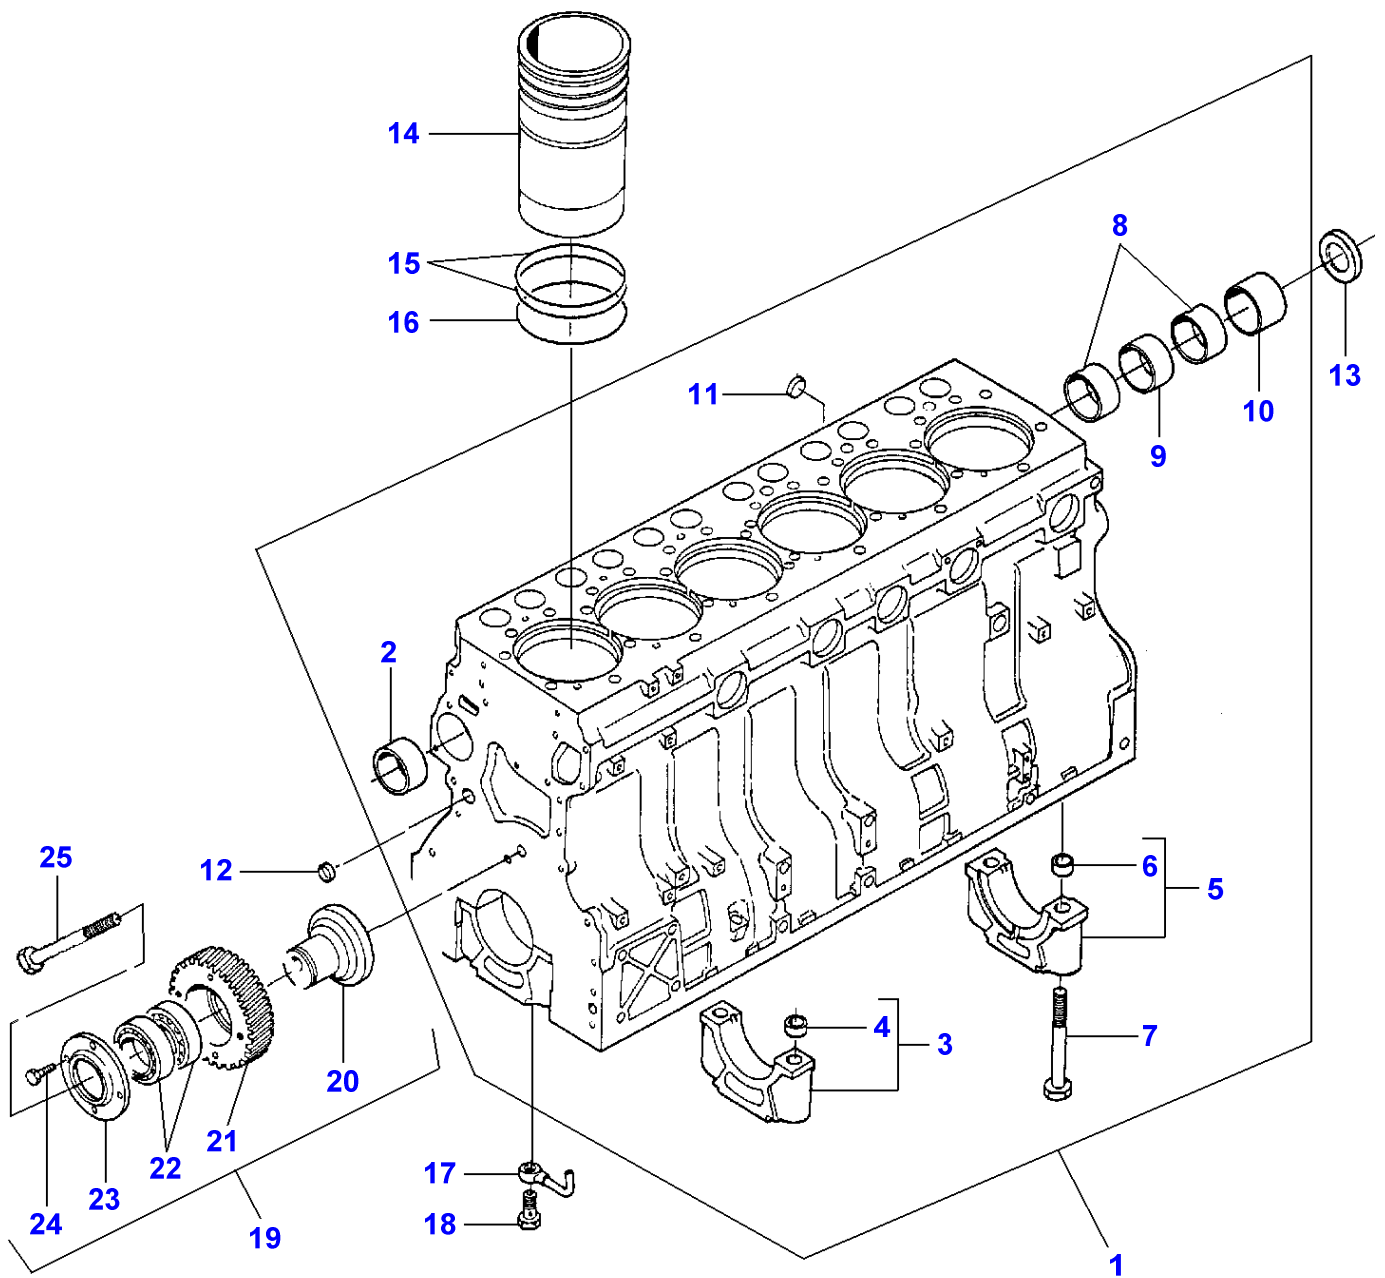

D-HB02-004-A

Item	Part Number	Qty	Description	Comments
				M.F 7272 / M.F 7274
1	V836859155	1	Cylinder Block	
2	V836322610	1	Bush	(1)
3		6	Bearing Carrier	(1) Not serviced, order REF.1
4	V836214478	12	Bush	(3)
5		1	Bearing Carrier	(1) Not serviced, order REF.1
6	V836214478	2	Bush	(5)
7	V529903180	14	Screw	(1)
8	V836852460	2	Bush	(1) Diameter + 0,2 mm No 3
8	V836852466	2	Bush	Diameter + 0,2 mm No 2 , 4
8	V836852467	1	Bush	Diameter + 0,2 mm No 5
9	V836852459	1	Bush	(1)
10	V836852461	1	Bush	(1)
11	V640016018	1	Plug	(1)
12	V640016016	4	Plug	
13	V836852744	1	Plug	
14	V836855445	6	Liner	
	V836859581	6	Liner	Thickness 9,08mm
	V836859582	6	Liner	Thickness 9,13mm
	V836859583	6	Liner	Thickness 9,23mm
15	V836855446	12	O Ring	
16	V836855447	6	O Ring	
17	V836846231	6	Pipe	
18	V836338601	6	Valve	
19	V836855563	1	Gear	
20	V836855562	1	Shaft	(19)
21	V836855560	1	Gear	(19)
22	V610072109	2	Bearing Assy	(19)
23	V836855561	1	Flange	(19)
24	V528801362	4	Screw	(19)
25	V581705910	1	Screw	