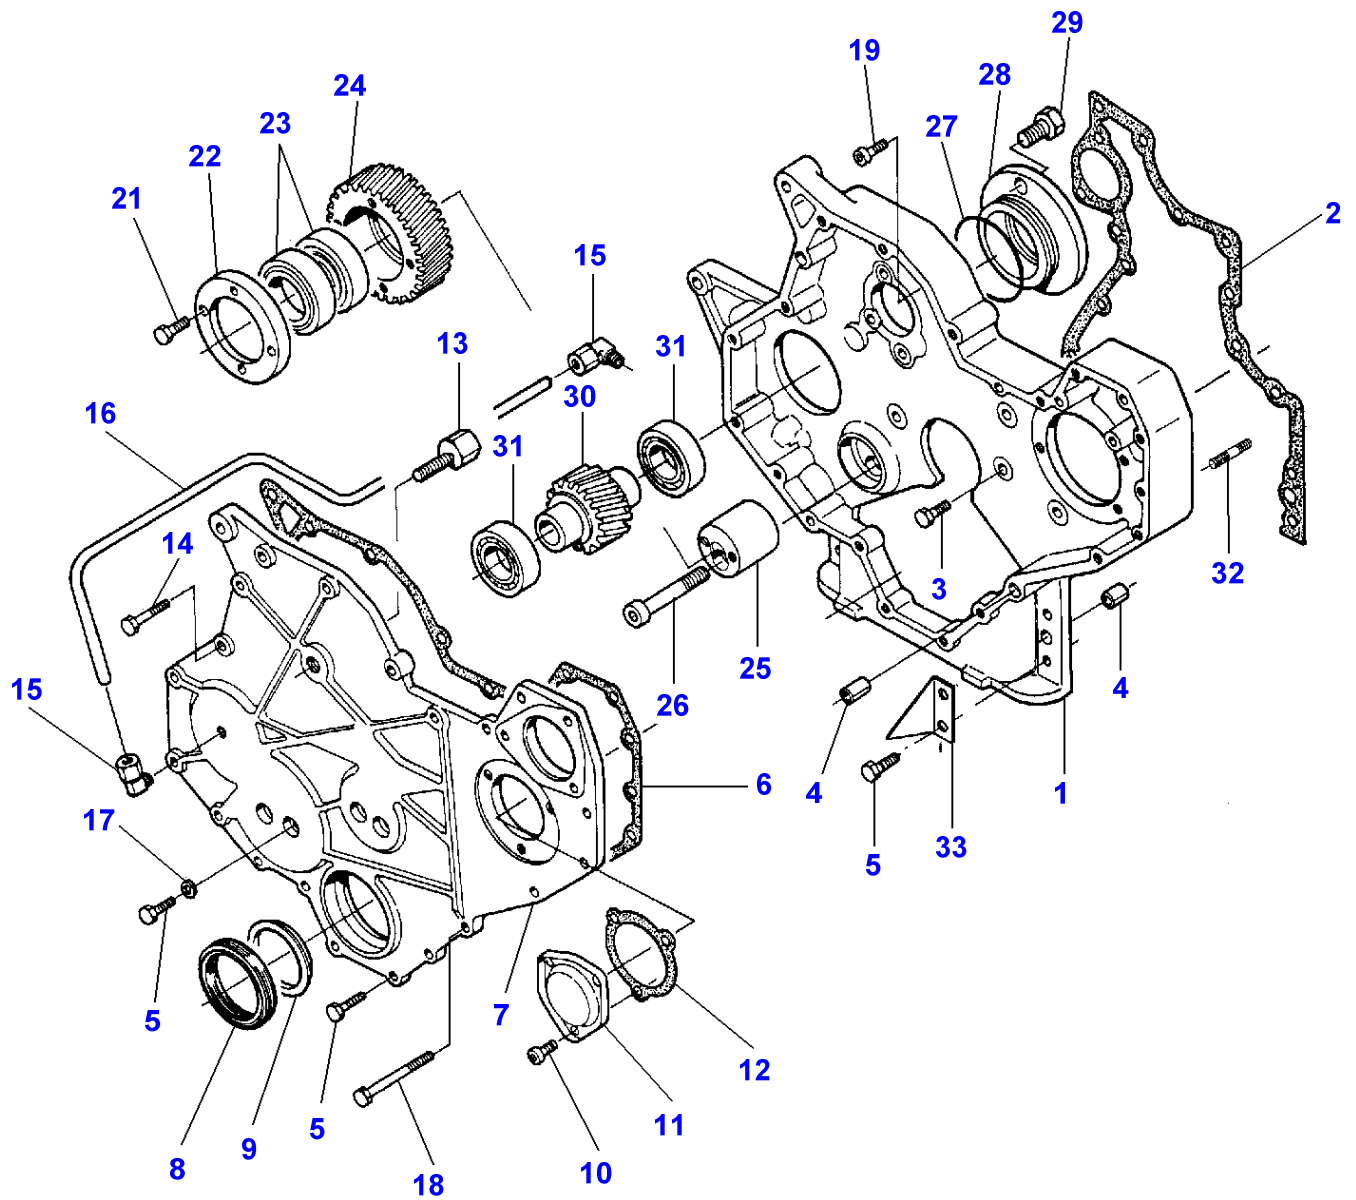

D-HB03-003-A

MASSEY FERGUSON

MF 7200 SERIES COMBINE ENGINE/VALMET - 1637384

1637384

TIMING GEAR HOUSING - M.F 7272 / M.F 7274

86

Item	Part Number	Qty	Description	Comments
				M.F 7272 / M.F 7274
1	V836859199	1	Gear Case Assy.	
2	V836647419	1	Gasket	
3	V528801380	9	Screw	
4	V598359850	4	Pin	
5	V528801400	12	Screw	
6	V836859201	1	Gasket	
7	V836859200	1	Housing	
8	V836840883	1	Gasket	
9	V836855636	1	Gasket	
10	V581804570	3	Screw	
11	V836136717	1	Cover	
12	V836129946	1	Gasket	
13	V836855526	1	Restrictor	
14	V528801410	6	Adjusting Screw	
15	V641166006	2	Elbow Nipple	
16	V836855853	1	Pipe	
17	V615870814	4	Washer	
18	V529801530	2	Screw	
19	V581804600	1	Screw	
20	V836855567	1	Gear	
21	V528801400	4	Screw	(20)
22	V836855565	1	Ring	(20)
23	V610072109	2	Bearing Assy	(20)
24	V836855564	1	Gear	(20)
25	V836855566	1	Sleeve	(20)
26	V581705910	1	Screw	
27	V614609430	1	O Ring	
28	V836855651	1	Cover	
29	V528802602	2	Screw	Replace and repair. Old not interchangeable with new V528802600
30	V836855652	1	Gear	
31	V610060090	2	Bearing Assy	
32	V546801860	4	Stud	
33	V836859588	1	Angle