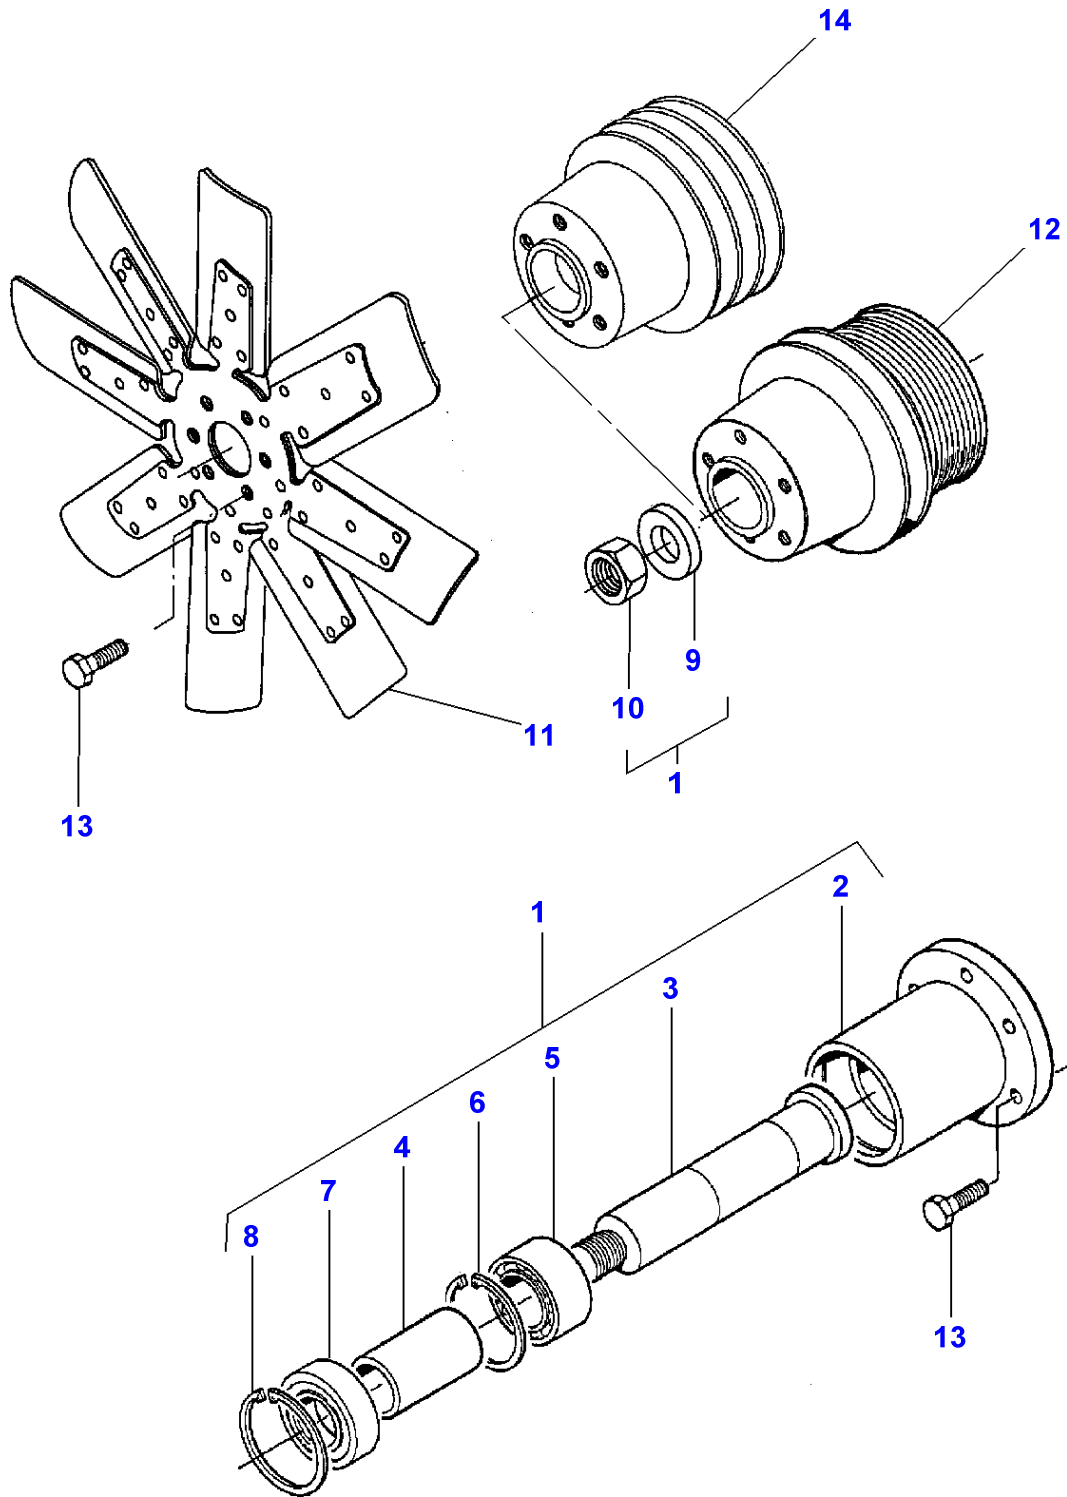

D-HB42-002-B

MASSEY FERGUSON

MF 7200 SERIES COMBINE ENGINE/VALMET - 1637384

1637384

DRIVE SHAFT-FAN ENGINE - M.F 7272 / M.F 7274

96

Item	Part Number	Qty	Description	Comments
				M.F 7272 / M.F 7274
1	V836855762	1	Kit, Shaft	
2	V836855758	1	Hub	(1)
3	V836855755	1	Shaft	(1)
4	V836855757	1	Sleeve	(1)
5	V610032060	1	Bearing Assy	(1)
6	V617350062	1	Circlip	(1)
7	V610063064	1	Bearing Assy	(1)
8	V617330072	1	Circlip	(1)
9	V836855756	1	Washer	(1)
10	V504602002	1	Nut	(1)
11	V836855677	1	Fan	MF 7274
	V836859665	1	Fan	MF 7272
12	V836859288	1	Pulley	MF 7274
13	V528801810	12	Screw	
14	V836859715	1	Pulley	MF 7272