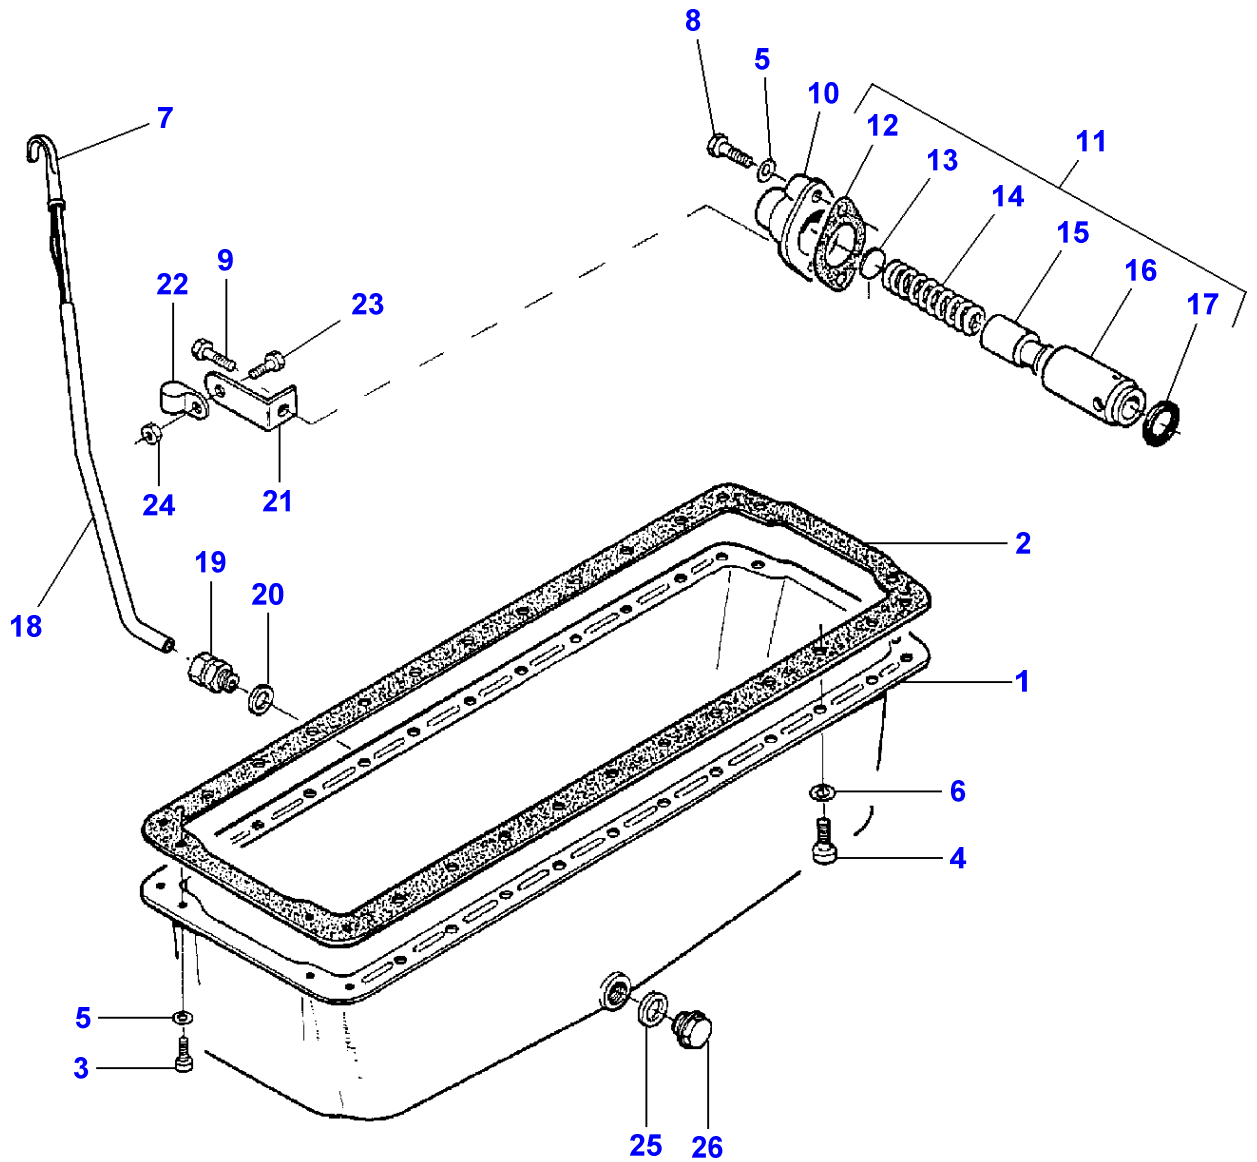

D-HB10-003-A

MASSEY FERGUSON

MF 7200 SERIES COMBINE ENGINE/VALMET - 1637384

1637384

LUBRICATING OIL SUMP - M.F 7274 UP TO J 17362-M.F 7272 UP TO J17362

92

Item	Part Number	Qty	Description	Comments
				M.F 7274 UP TO J 17362-M.F 7272 UP TO J17362
1	V836347308	1	Sump	
2	V836322538	1	Gasket	
3	V581804600	4	Screw	
4	V581805000	24	Screw	
5	V500950800	6	Washer	
6	V500951000	24	Washer	
7	V836346298	1	Dipstick	
8	V528801420	1	Screw	
9	V529801430	1	Screw	Replace and repair. Old not interchangeable with new V528801430
10	V836129849	1	Cover	
11	V836840851	1	Pressure Valve	
12	V836322190	1	Gasket	(11)
13	V836020290	1	Washer	(11)
14	V836655246	1	Spring	(11)
15	V836338850	1	Piston	(11)
16	V836117834	1	Cylinder	(11)
17	V614601524	1	O Ring	(11)
18	V836859563	1	Pipe	
19	V641086012	1	Union	
20	V615881620	1	Seal	
21	V836855922	1	Support	
22	V602060612	1	Clamp	
23	V528801380	1	Screw	
24	V504800800	1	Nut	
25	V615882227	1	Gasket	
26	V640045022	1	Plug