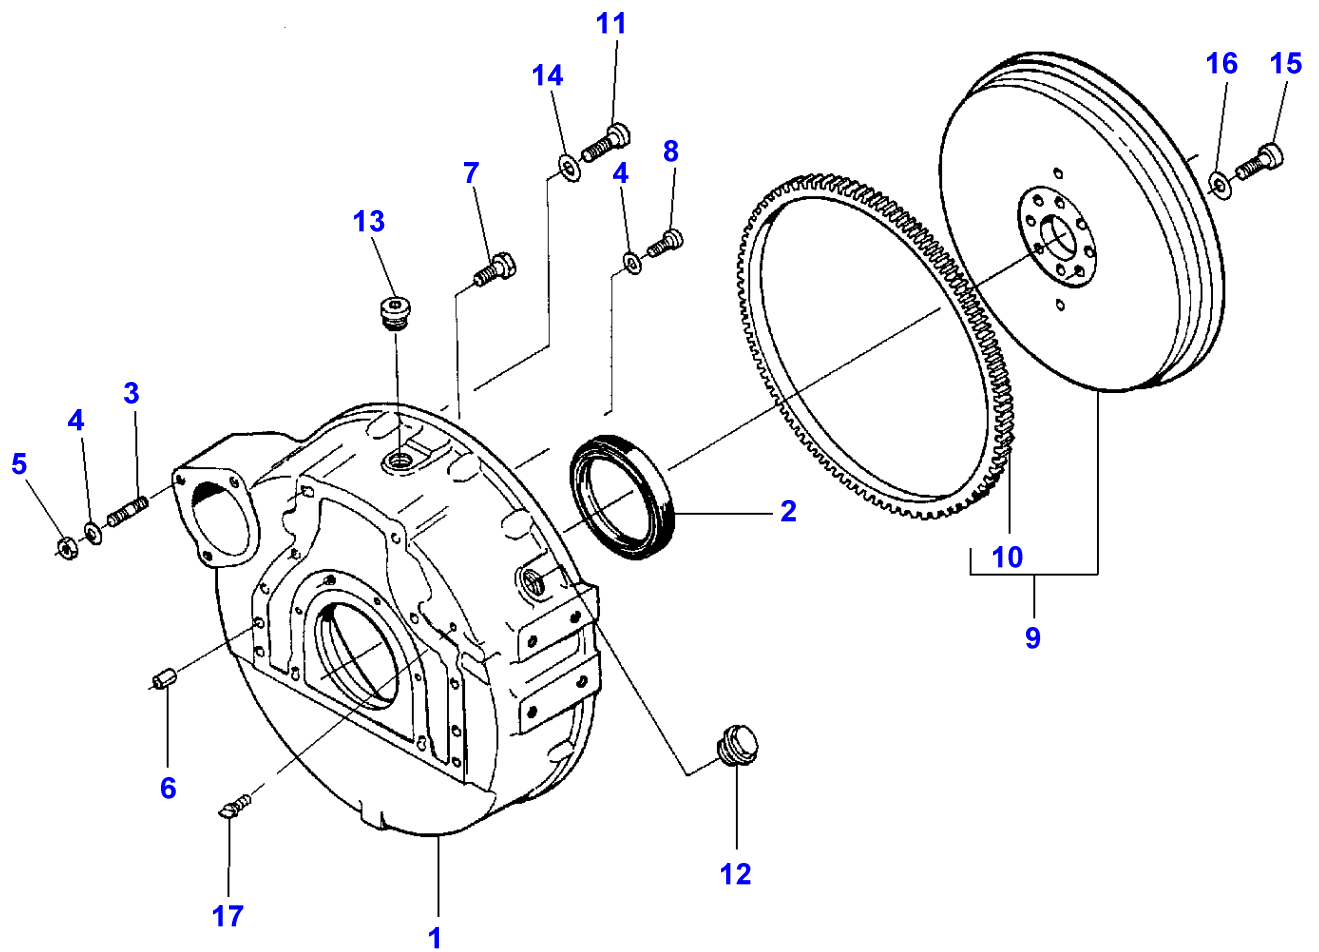

D-HB04-003-A

MASSEY FERGUSON

MF 7200 SERIES COMBINE ENGINE/VALMET - 1637384

1637384

FLYWHEEL HOUSING - M.F 7272 / M.F 7274

87

Item	Part Number	Qty	Description	Comments
				M.F 7272 / M.F 7274
1	V836647440	1	Flywheel Housing	
2	V836840884	1	Seal	
	V836020054	1	Spacer	Thickness 2mm
3	V546801800	3	Stud	
4	V500951000	6	Washer	
5	V504801002	3	Nut	
6	V598359850	2	Pin	
7	V529802230	6	Screw	
8	V581705030	6	Screw	
9	V836855909	1	Flywheel	
10	V836117970	1	Annular Gear	(9)
11	V581705440	2	Screw	
12	V640045126	1	Plug	
13	V640325018	1	Plug	
14	V500951200	1	Washer	
15	V529702630	8	Screw	
16	V500951400	8	Washer	
17	V836859311	1	Plug