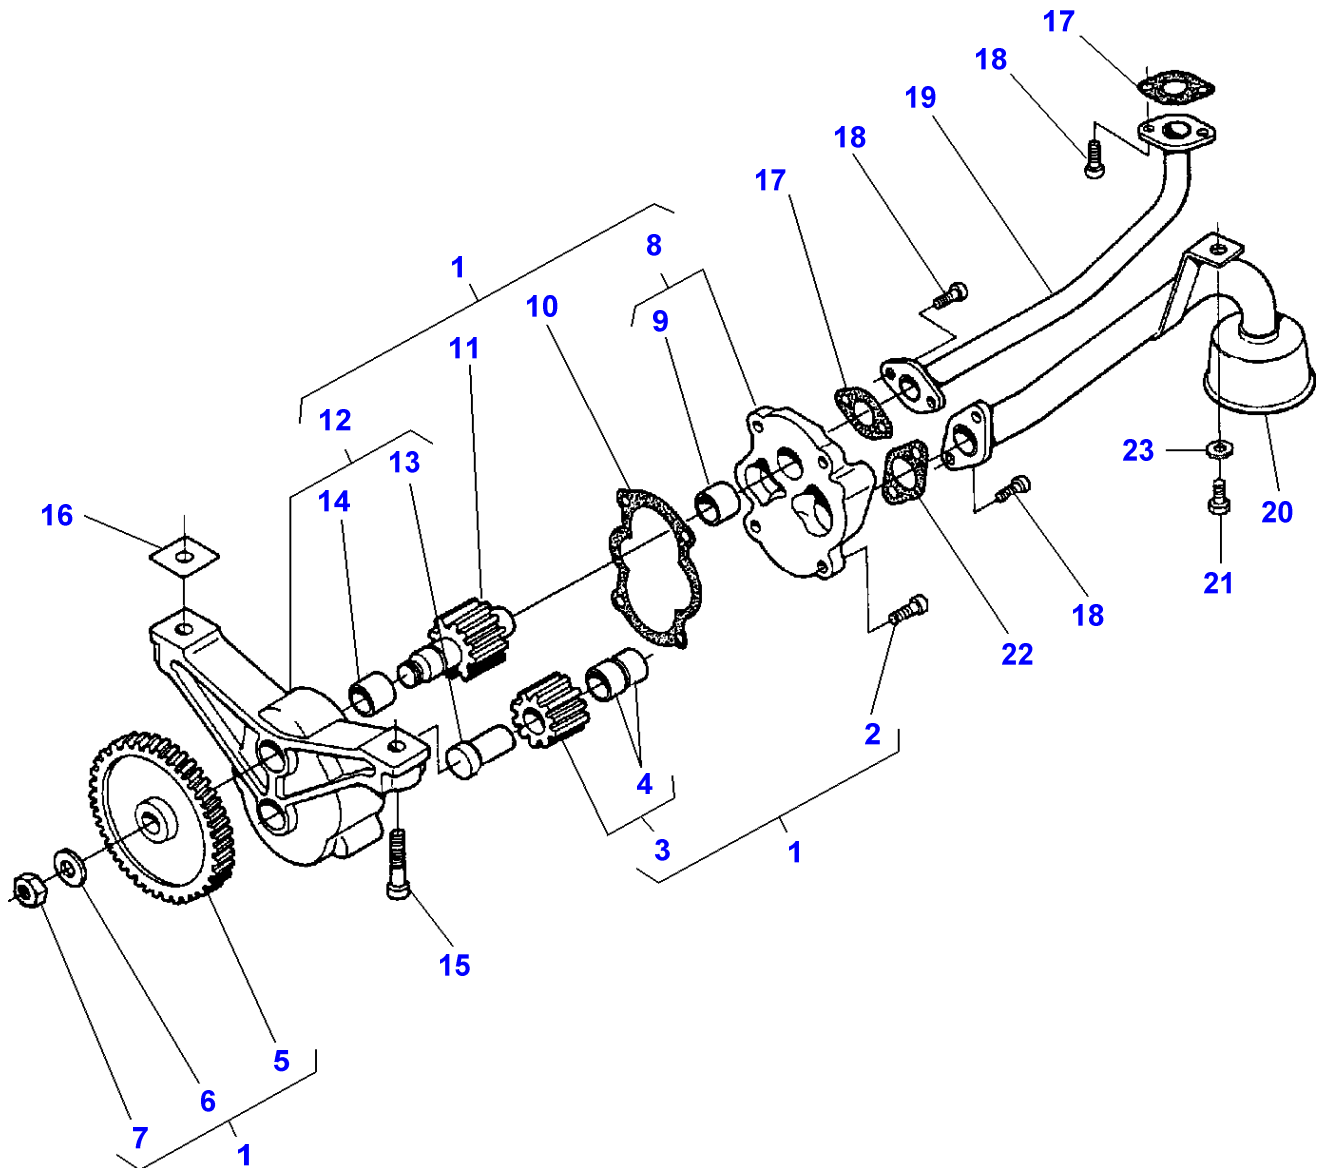

D-HB11-003-A

MASSEY FERGUSON

MF 7200 SERIES COMBINE ENGINE/VALMET - 1637384

1637384

LUBRICATING OIL PUMP - M.F 7272 / M.F 7274

94

Item	Part Number	Qty	Description	Comments
				M.F 7272 / M.F 7274
1	V836855300	1	Oil Pump	
2	V528801380	4	Screw	(1) M8X20
3	V836338180	1	Gear	(1)
4	V836322909	2	Bush	(3)
5	V836338667	1	Gear	(1)
6	V836122910	1	Washer	(1)
7	V504861000	1	Nut	(1)
8	V836855297	1	Cover	(1)
9	V836322909	1	Bush	(8)
10	V836338188	1	Gasket	(1)
11	V836338182	1	Gear	(1)
12	V836338186	1	Housing	(1)
13	V836322906	1	Shaft	(12)
14	V836322909	1	Bush	(12)
15	V581805050	2	Screw	M10X40
16	V836007871	X	Shim	
17	V836008449	2	Gasket	
18	V581804600	6	Screw	M8X20
19	V836855673	1	Pipe	
20	V836855674	1	Strainer	
21	V528801360	1	Screw	M8X16
22	V836338201	1	Gasket	
23	V500150840	1	Washer