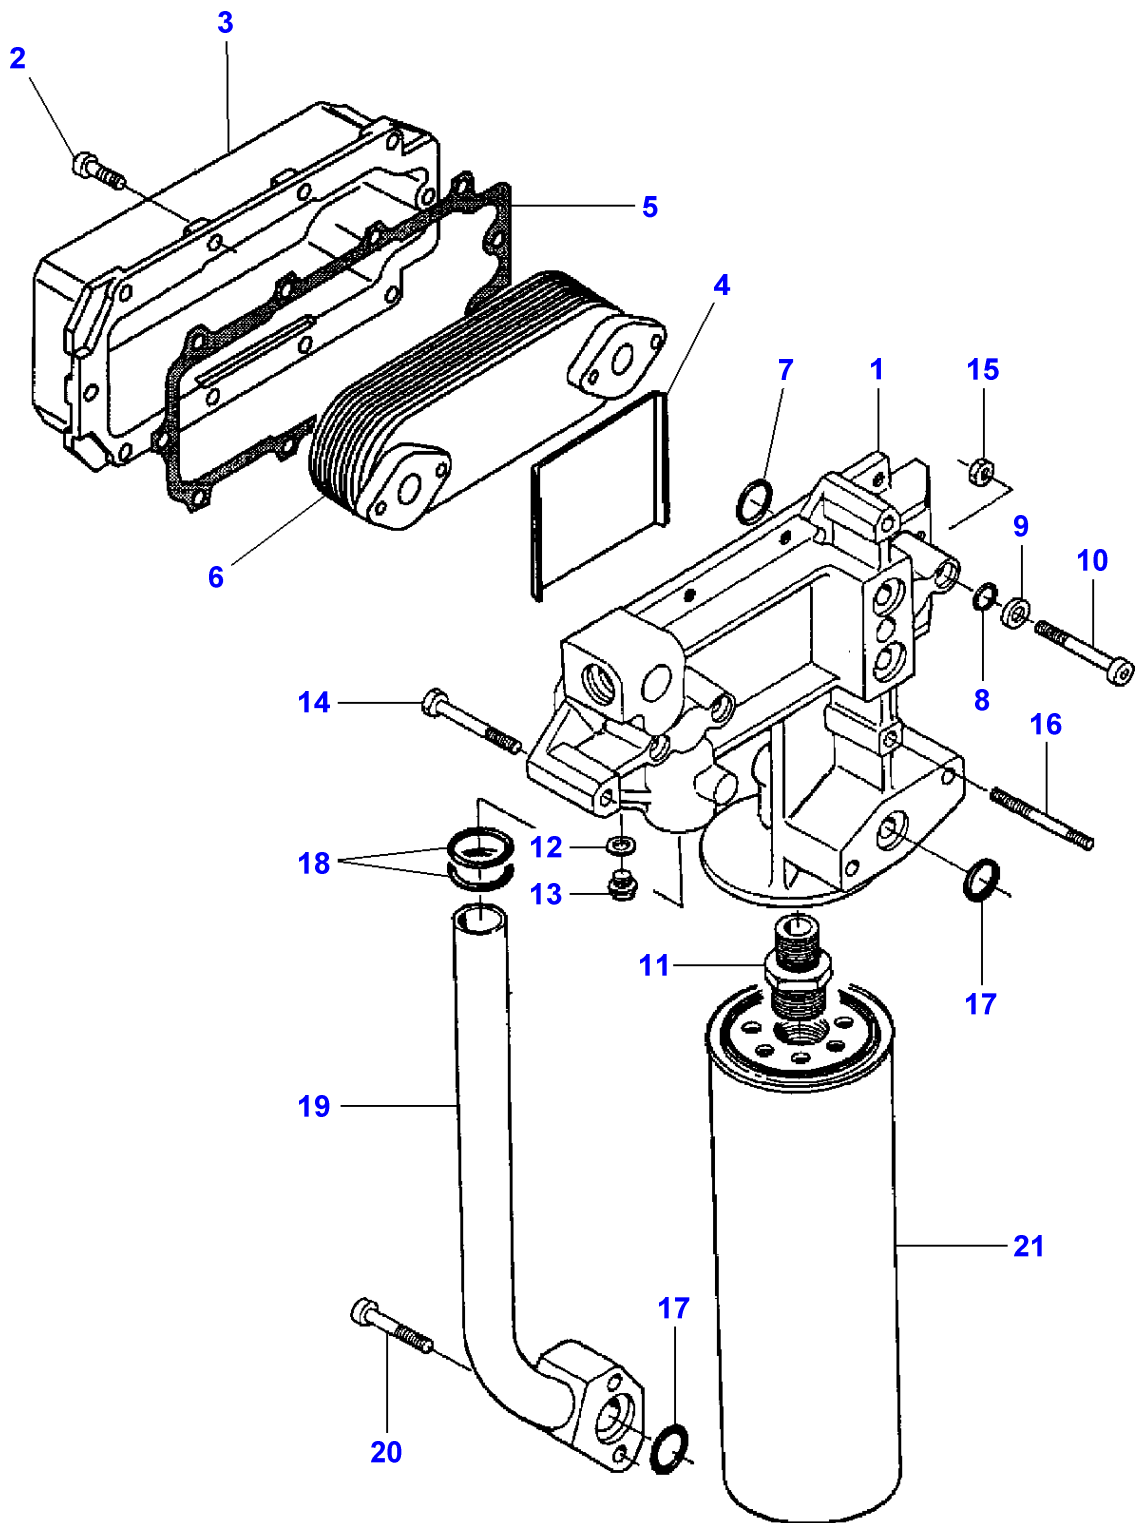

D-HB12-003-A

MASSEY FERGUSON

MF 7200 SERIES COMBINE ENGINE/VALMET - 1637384

1637384

LUBRICATING OIL COOLER - M.F 7272 / M.F 7274

95

Item	Part Number	Qty	Description	Comments
				M.F 7272 / M.F 7274
1	V836855522	1	Oil Cooler	
2	V581804620	10	Screw	(1)
3	V836855519	1	Housing	(1)
4	V836855521	1	Plate	(1)
5	V836855520	1	Gasket	(1)
6	V836855484	1	Element	(1)
7	V614602030	2	O Ring	(1)
8	V614600724	4	O Ring	(1)
9	V836855517	4	Washer	(1)
10	V581804690	4	Screw	(1)
11	V836338512	1	Union	(1)
12	V615881216	1	Gasket	(1)
13	V640305012	1	Plug	(1)
14	V581804690	4	Screw	
15	V504800800	1	Nut	
16	V546801490	1	Stud	
17	V614602030	4	O Ring	
18	V614602430	2	O Ring	
19	V836855523	1	Pipe	
20	V581804650	2	Screw	
21	V836336459	1	Oil Filter