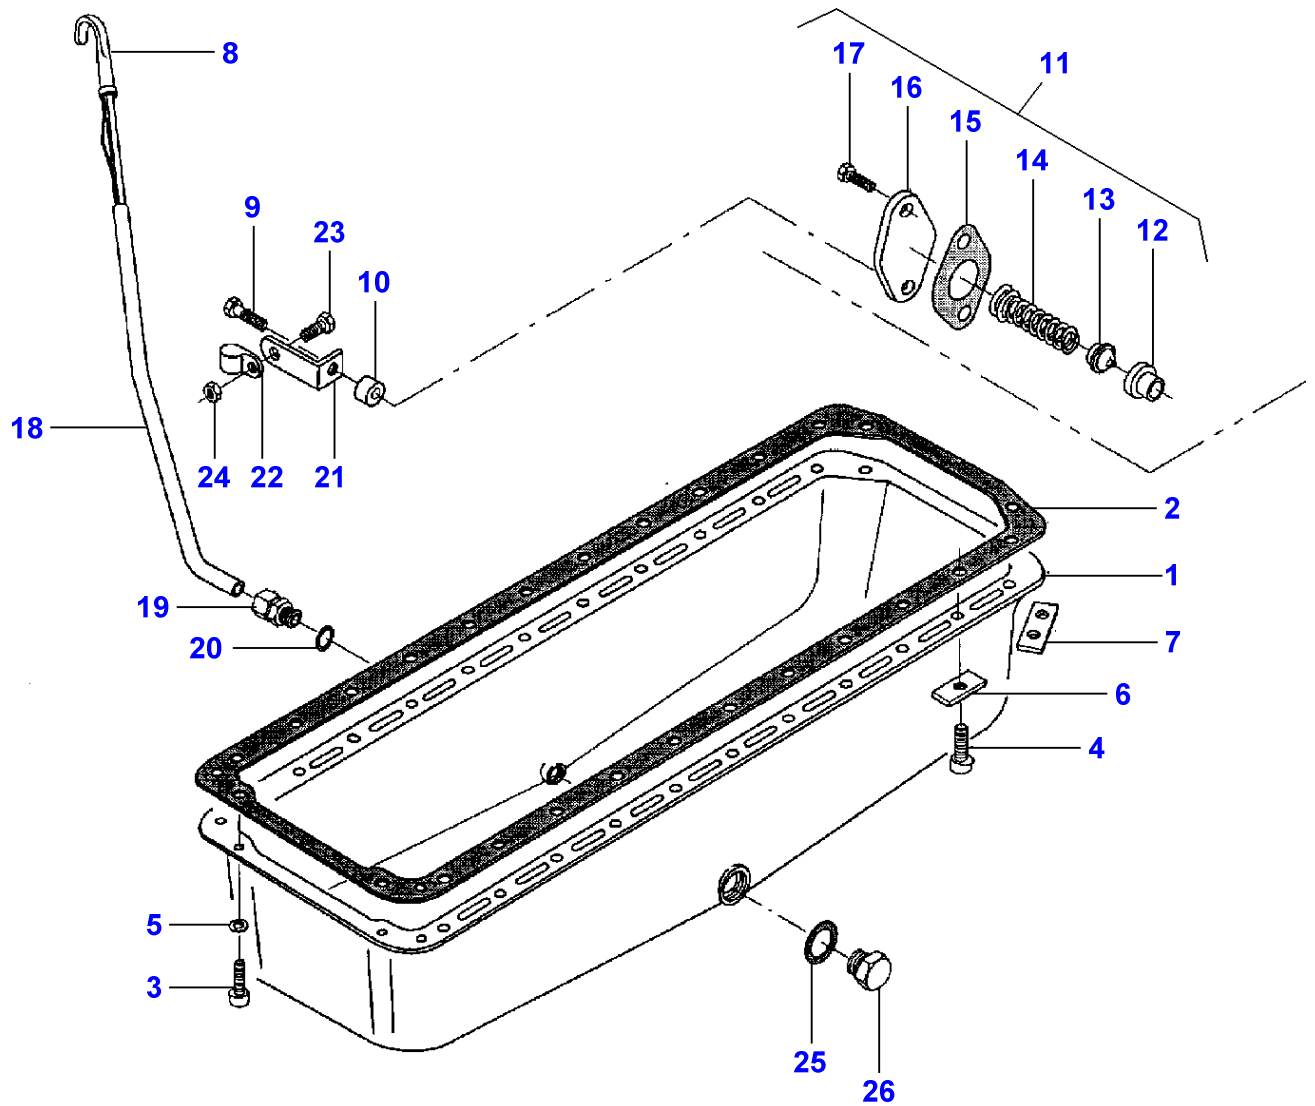

D-HB10-006-A

MASSEY FERGUSON

MF 7200 SERIES COMBINE ENGINE/VALMET - 1637384

1637384

LUBRICATING OIL SUMP - M.F 7274 FROM SERIAL J 16935, M.F 7272 FROM J17363

93

Item	Part Number	Qty	Description	Comments
				M.F 7274 FROM SERIAL J 16935, M.F 7272 FROM J17363
1	V836347308	1	Sump	
2	V836322538	1	Gasket	
3	V581804600	4	Screw	
4	V581805000	24	Screw	
5	V500950800	4	Washer	
6	V836859560	20	Washer	
7	V836859561	2	Washer	
8	V836346298	1	Dipstick	
9	V529801430	1	Screw	
10	V836136337	1	Sleeve	
11	V836662130	1	Pressure Valve	
12	V836659521	1	Valve Seat	(11)
13	V836659522	1	Plate	(11)
14	V836864056	1	End	(11)
15	V836322190	1	Gasket	(11)
16	V836659524	1	Cover	(11)
17	V528801380	1	Screw	(11)
18	V836859563	1	Pipe	
19	V641086012	1	Union	
20	V615881620	1	Seal	
21	V836855922	1	Support	
22	V602060612	1	Clamp	
23	V528801380	1	Screw	
24	V504800800	1	Nut	
25	V615882227	1	Gasket	
26	V640045022	1	Plug