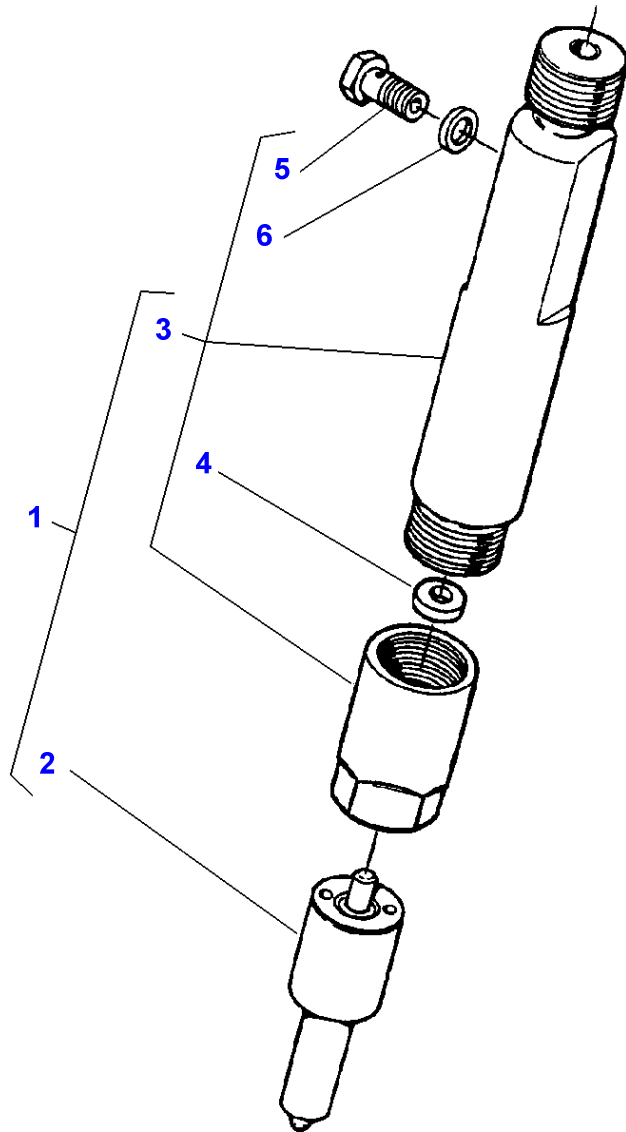

D-HB17-002-A

Item	Part Number	Qty	Description	Comments
				M.F 7272 / M.F 7274
1	V836354615	1	Atomiser	
2	V836354611	1	Nozzle	(1)
3		1	Atomiser Body	(1)
				Not serviced, order REF. 1
4	V836340907	X	Chock	(3) Thickness 1 MM
4	V836340908	X	Chock	(3) Thickness 1,02MM
4	V836340909	X	Chock	(3) Thickness 1,04MM
4	V836340910	X	Chock	(3) Thickness 1,06MM
4	V836340911	X	Chock	(3) Thickness 1,08MM
4	V836340912	X	Chock	(3) Thickness 1,10MM
4	V836340913	X	Chock	(3) Thickness 1,12MM
4	V836340914	X	Chock	(3) Thickness 1,14MM
4	V836340915	X	Chock	(3) Thickness 1,16MM
4	V836340916	X	Chock	(3) Thickness 1,18MM
4	V836340917	X	Chock	(3) Thickness 1,20MM
4	V836340918	X	Chock	(3) Thickness 1,26MM
4	V836340919	X	Chock	(3) Thickness 1,30MM
4	V836340920	X	Chock	(3) Thickness 1,40MM
4	V836340921	X	Chock	(3) Thickness 1,90MM
4	V836340922	X	Chock	(3) Thickness 1,92MM
4	V836340923	X	Chock	(3) Thickness 1,94MM
4	V836340924	X	Chock	(3) Thickness 1,96MM
4	V836340925	X	Chock	(3) Thickness 1,98MM
5	V835331289	2	Screw	(3)
6	V615870710	1	Seal	(3)