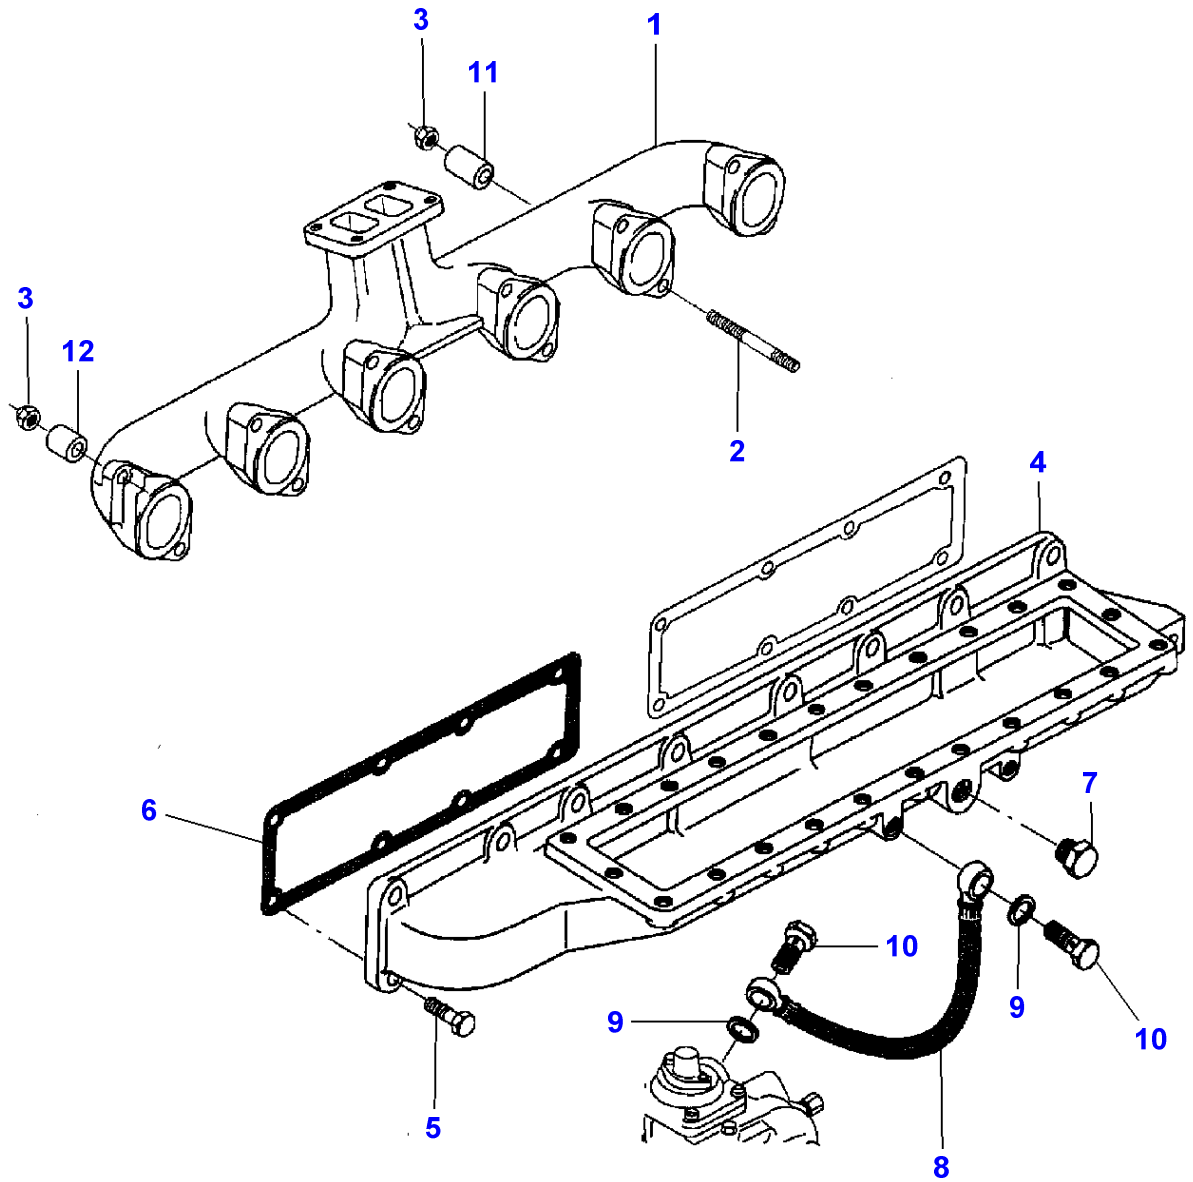

D-HB19-002-B

MASSEY FERGUSON

MF 7200 SERIES COMBINE ENGINE/VALMET - 1637384

1637384

TURBOCHARGER-INLET AND EXHAUST MANIFOLD - M.F 7272 / M.F 7274

102

Item	Part Number	Qty	Description	Comments
				M.F 7272 / M.F 7274
1	V836864007	1	Exhaust Manifold	
2	V836859188	12	Bolt	
3	V513601002	12	Nut	
4	V836855552	1	Ind.Manifold	
5	V528801400	16	Screw	
6	V836847496	2	Gasket	
7	V836114958	1	Plug	
8	V836659056	1	Tube	
9	V615881216	4	Gasket	
10	V640435008	2	Screw	
11	V836664013	10	Sleeve	
12	V836664012	2	Sleeve