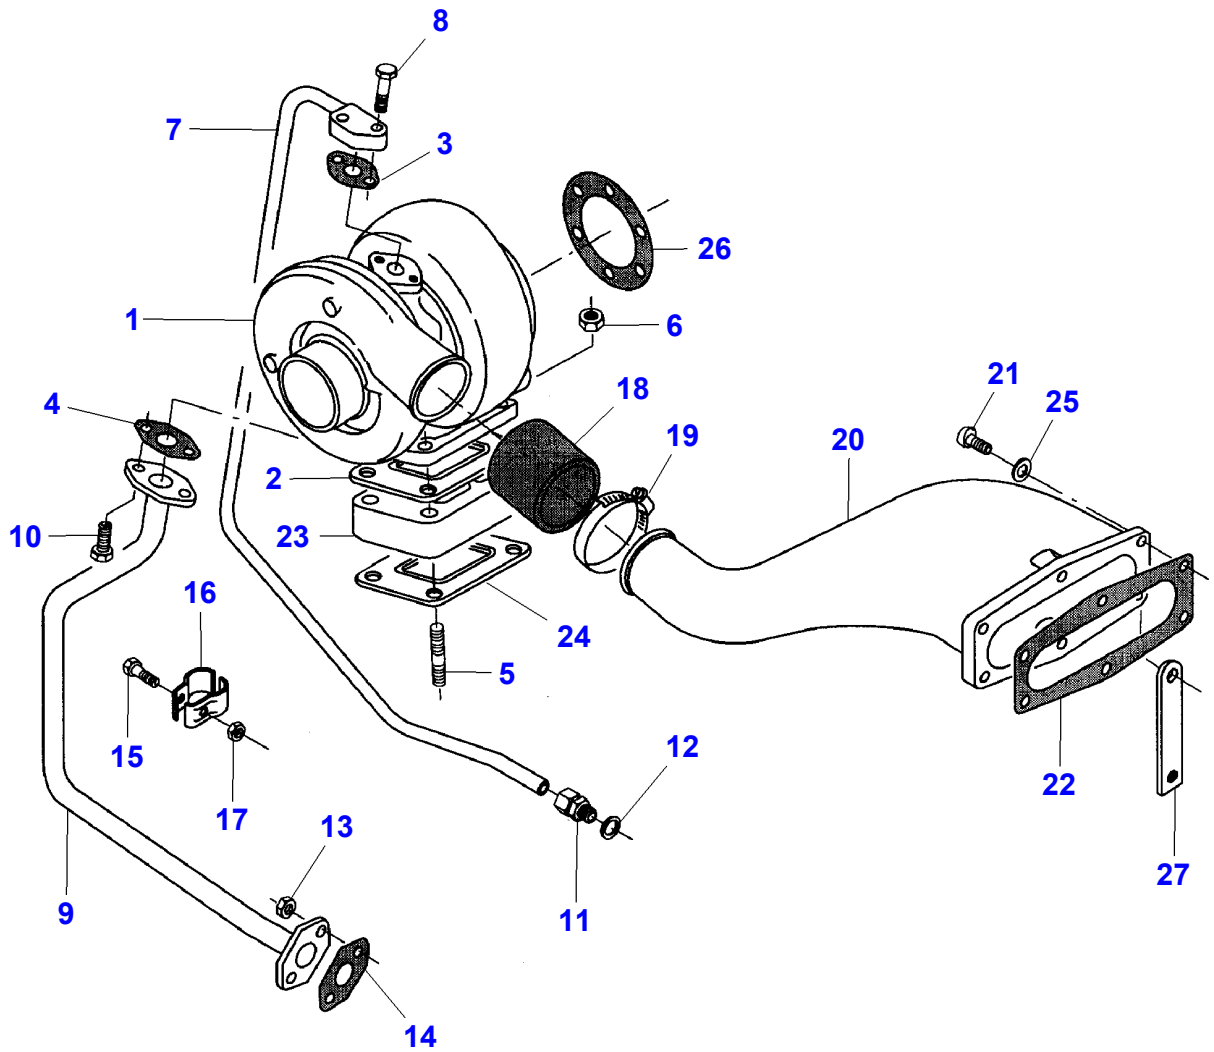

D-HB21-002-A

Item	Part Number	Qty	Description	Comments
				M.F 7272 / M.F 7274
1	V836340799	1	Turbocharger	
2	V836316726	1	Gasket	(1)
3	V836308344	1	Joint	(1)
4	V836324580	1	Joint	(1)
5	V546801840	4	Stud	
6	V521601000	4	Nut	
7	V836859621	1	Pipe	
8	V528801410	2	Adjusting Screw	
9	V836859622	1	Pipe	
10	V528801380	2	Screw	
11	V641086012	1	Union	
12	V615881620	1	Seal	
13	V504800800	2	Nut	
14	V836324580	1	Joint	
15	V529801112	1	Screw	
16	V835324324	2	Clamp	
17	V504600602	1	Nut	
18	V836128181	1	Hose	
19	V602061668	2	Clamp	
20	V836859211	1	Manifold	
21	V581804580	6	Screw	
22	V836855744	1	Gasket	
23	V836855630	1	Bridle	
24	V836316726	1	Gasket	
25	V500950802	6	Washer	
26	V836338985	1	Gasket	MF 7274
	V886325175	1	Gasket	MF 7272
27	V836859727	1	Support