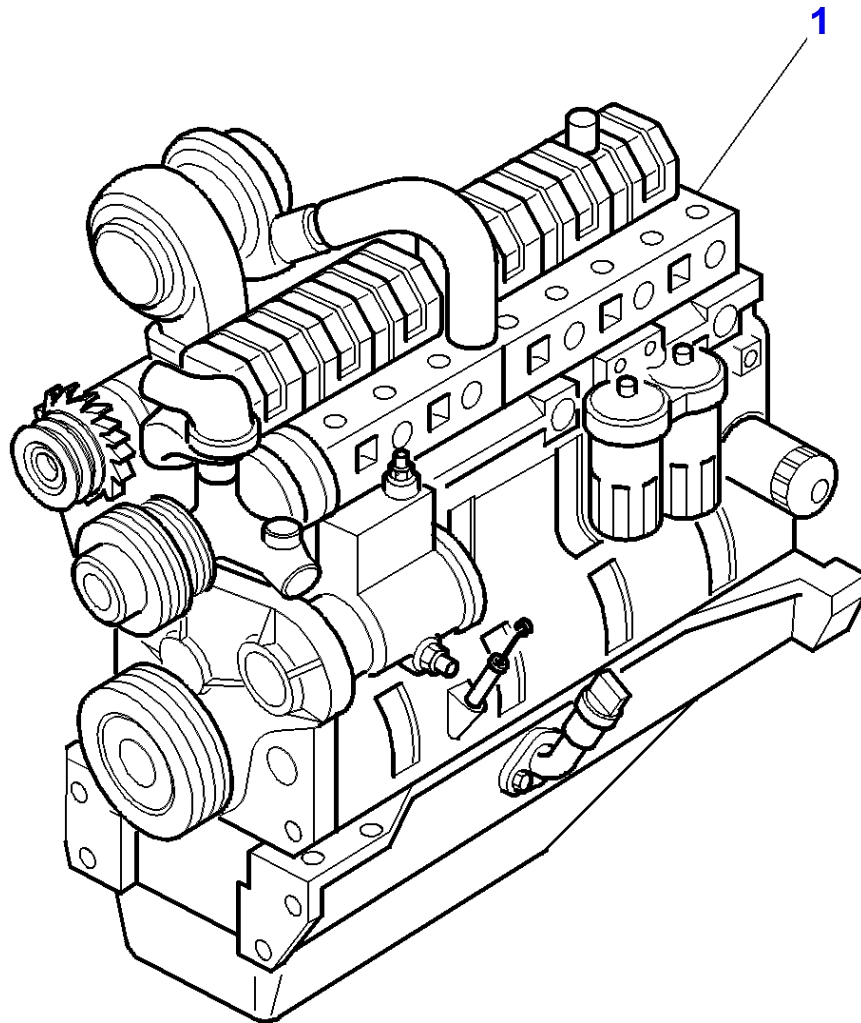

D-AA01-003-A

MASSEY FERGUSON

MF 7200 SERIES COMBINE ENGINE/VALMET - 1637384

1637384

ENGINE - M.F 7272 / M.F 7274

83

Item	Part Number	Qty	Description	Comments
				M.F 7272 / M.F 7274
1	V832957780	1	Engine	645 DSBIEL 300HP MF 7274
1	V832957779	1	Engine	645DSBIEL 265HP MF 7272