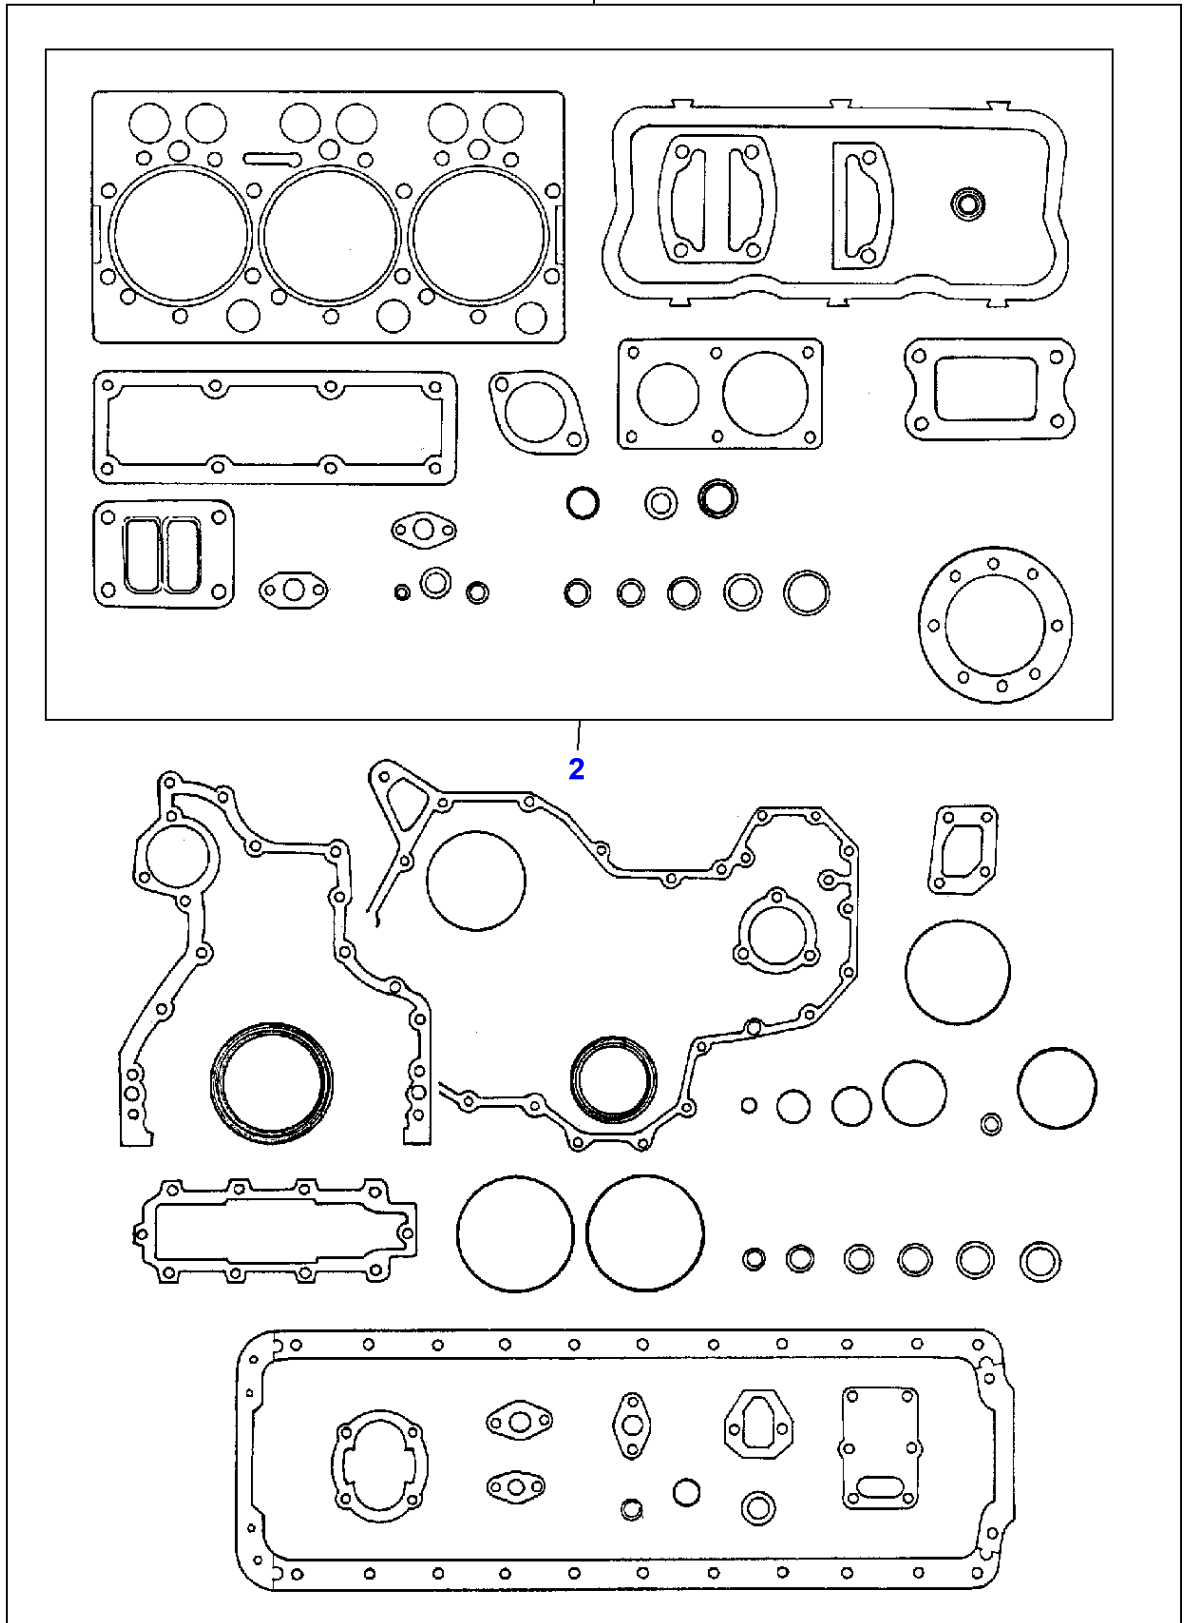

D-HB28-002-A

1

MASSEY FERGUSON

MF 7200 SERIES COMBINE ENGINE/VALMET - 1637384

1637384

JOINTS AND GASKETS - M.F 7272 / M.F 7274

115

Item	Part Number	Qty	Description	Comments
				M.F 7272 / M.F 7274
1	V836840994	1	Kit, Joint	
2	V836840993	1	Kit, Joint	(1)