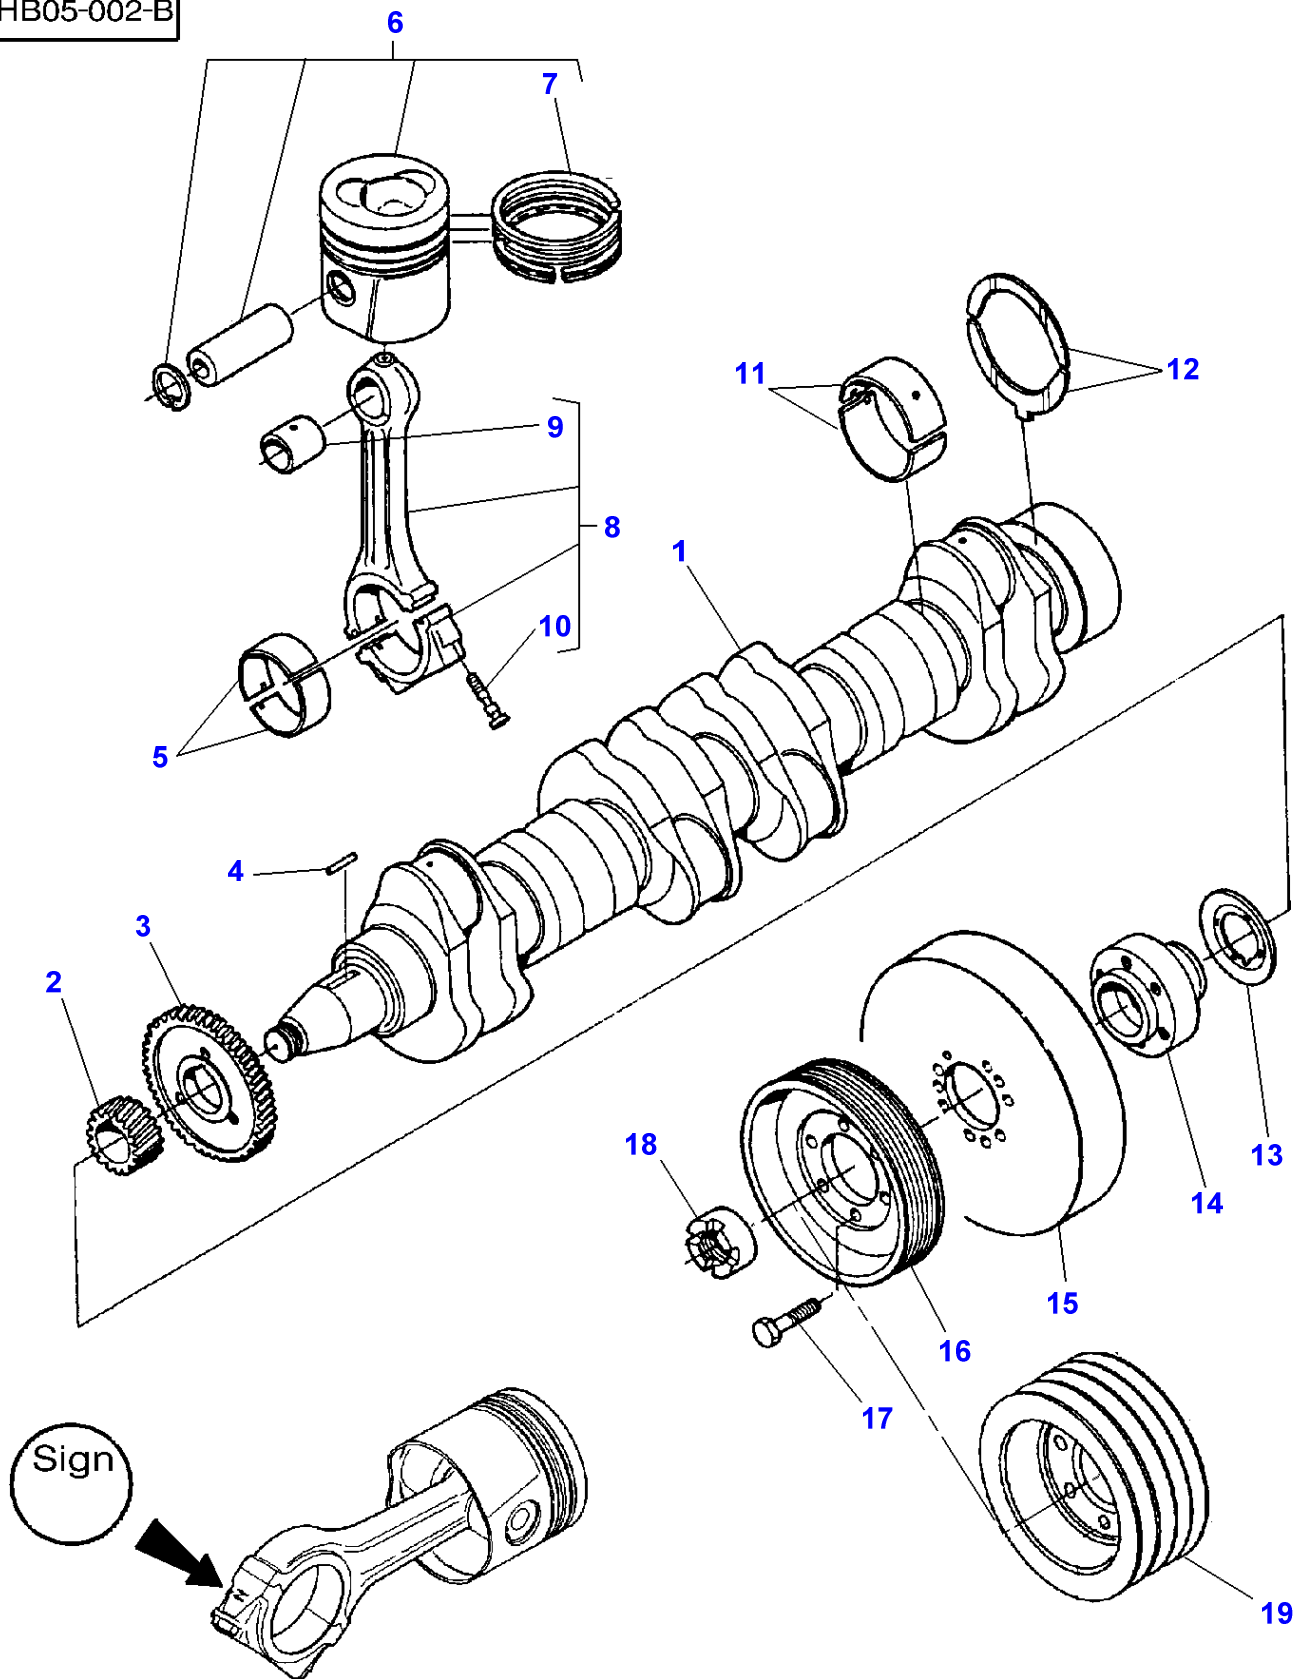

D-HB05-002-B

Item	Part Number	Qty	Description	Comments
				M.F 7272 / M.F 7274
1	V836855910	1	Crankshaft	
2	V836855559	1	Gear	
3	V836855558	1	Gear	
4	V836855525	1	Key	
5	V836336302	6	Bearing	STANDARD
	V836338650	X	Bearing	Diameter 72,731MM 72,750MM
5	V836338651	X	Bearing	Diameter 72,481MM 72,500MM
5	V836338652	X	Bearing	Diameter 71,981MM 72,000MM
5	V836338653	X	Bearing	Diameter 71,481MM 71,500MM
6	V836840886	6	Piston	
7	V836840887	1	Kit, Piston Ring	(6)
8	V836355175	X	Conrod	2931-2950g C
	V836355176	X	Conrod	2951-2970g D
	V836352751	X	Conrod	2971-2990g E
	V836352752	X	Conrod	2991-3010g F
	V836352753	X	Conrod	3011-3030g G
	V836352754	X	Conrod	3031-3050g H
	V836352755	X	Conrod	3051-3070g I
	V836352756	X	Conrod	3071-3090g J
	V836352757	X	Conrod	3091-3110g K
	V836352758	X	Conrod	3111-3130g L
	V836352759	X	Conrod	3131-3150g M
	V836352760	X	Conrod	3151-3170g N
	V836352761	X	Conrod	3171-3190g O
	V836352762	X	Conrod	3191-3210g P
	V836352763	X	Conrod	3211-3230g R
	V836352764	X	Conrod	3231-3250g S
	V836352765	X	Conrod	3251-3270g T
	V836352766	X	Conrod	3271-3290g U
	V836352767	X	Conrod	3291-3310g V
	V836352768	X	Conrod	3311-3330g X
	V836352769	X	Conrod	3331-3350g Y
	V836352770	X	Conrod	3351-3370g Z
9	V836336297	6	Bush	(8)
	V836338606	6	Bush	Diameter + 0,5 mm
10	V836336296	12	Screw	(8)
11	V836840944	7	Bearing	STANDARD
	V836840978	X	Bearing	Diameter 89,735MM 89,770MM
11	V836840979	X	Bearing	Diameter 89,485MM 89,520MM
11	V836840980	X	Bearing	Diameter 88,985MM 89,020MM
11	V836840981	X	Bearing	Diameter 88,485MM 88,520MM
12	V836840945	2	Thrust Washer	STANDARD
	V836840982	X	Thrust Washer	0,1MM
	V836840983	X	Thrust Washer	0,2MM
13	V836855637	1	Ring	
14	V836855641	1	Hub	
15	V836840882	1	Shock Absorber	
16	V836855690	1	Pulley	MF 7274
17	V528902230	6	Screw	
18	V836322221	1	Nut	
19	V836859605	1	Pulley	MF 7272